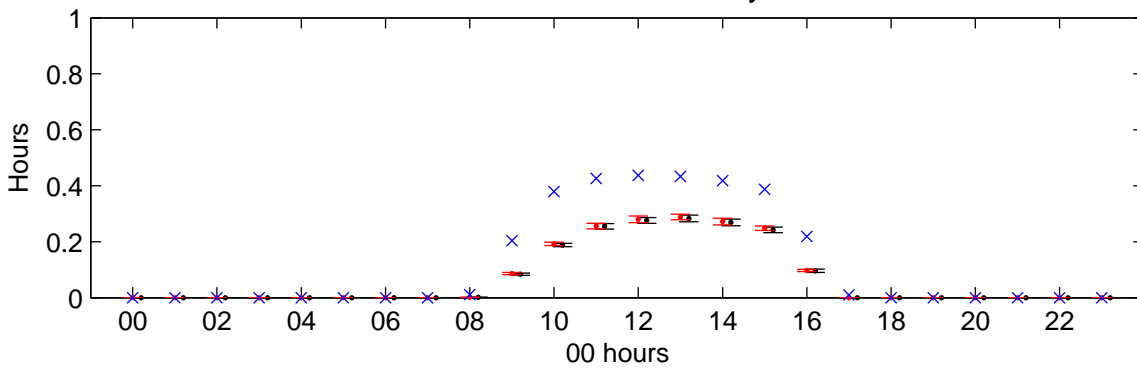

Hemsby (2050s) High – hourly standard deviations

Temperature – January

Temperature – July

Sunshine – January

Sunshine – July