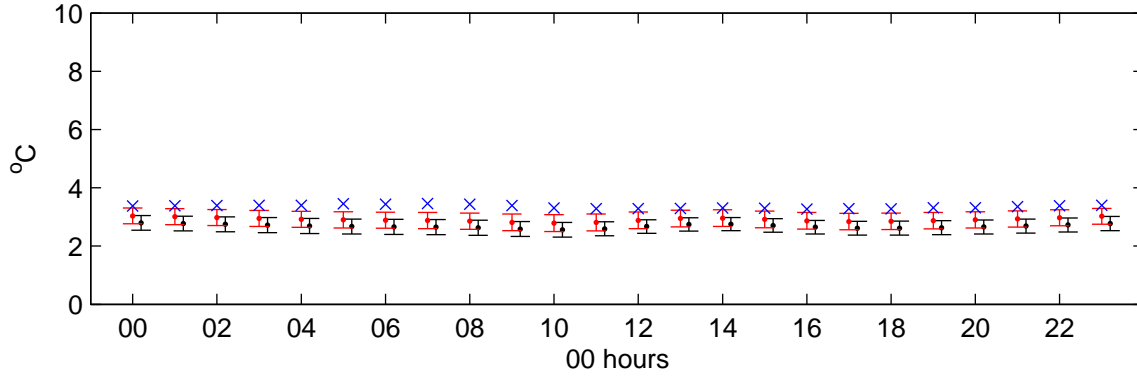

Hemsby (2050s) High – hourly standard deviations

Temperature – January

Temperature – July

Sunshine – January

Sunshine – July