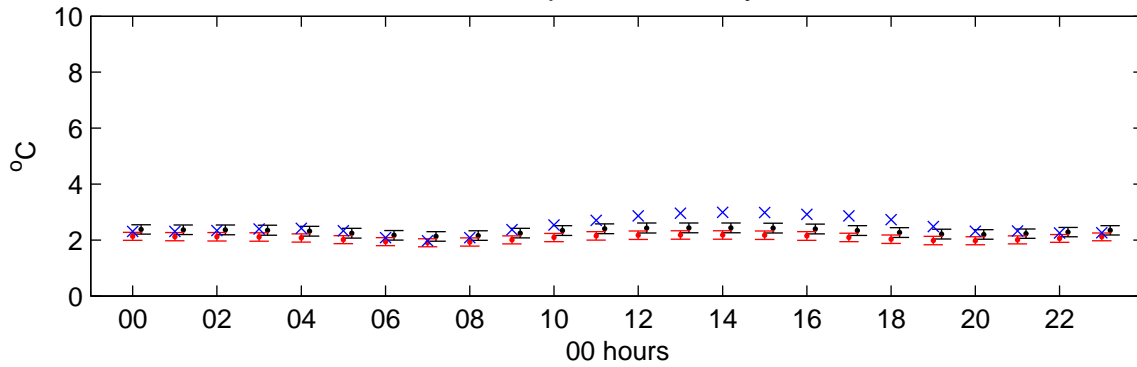

Hemsby (2050s) High – hourly standard deviations

Temperature – January

Temperature – July

Sunshine – January

Sunshine – July