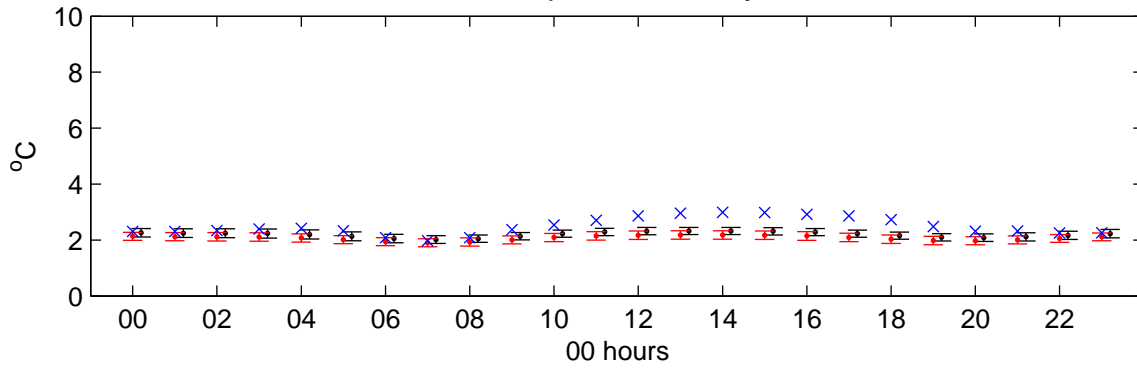

Hemsby (2020s) High – hourly standard deviations

Temperature – January

Temperature – July

Sunshine – January

Sunshine – July