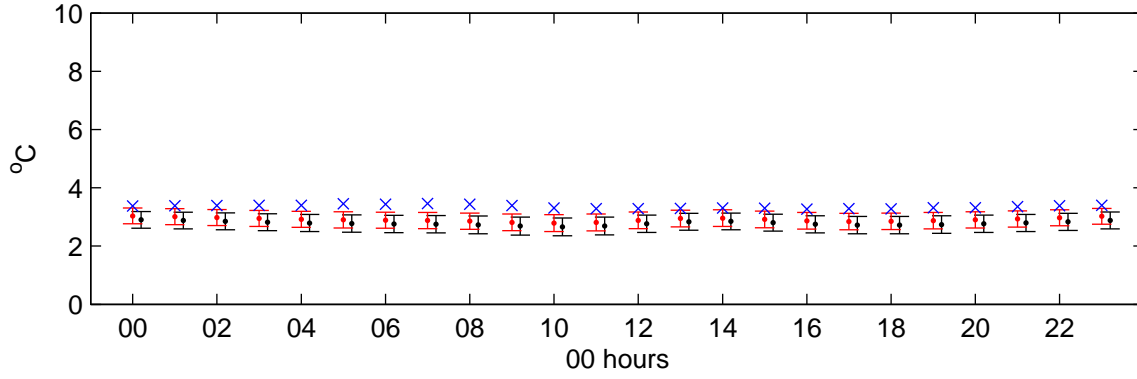

Hemsby (2020s) High – hourly standard deviations

Temperature – January

Temperature – July

Sunshine – January

Sunshine – July