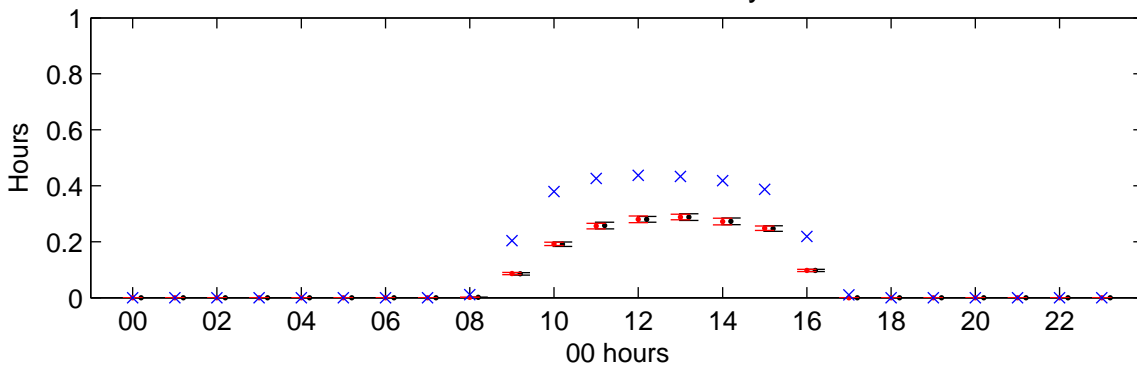

Hemsby (2020s) High – hourly standard deviations

Temperature – January

Temperature – July

Sunshine – January

Sunshine – July