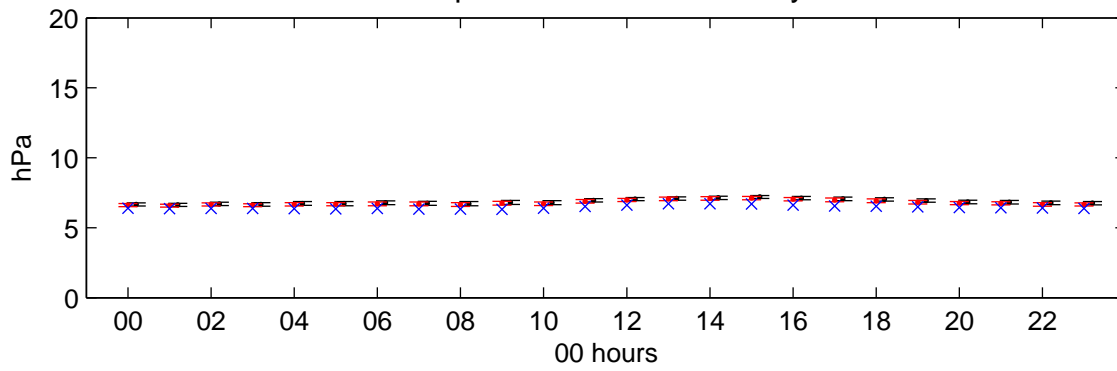

Vapour Pressure – January