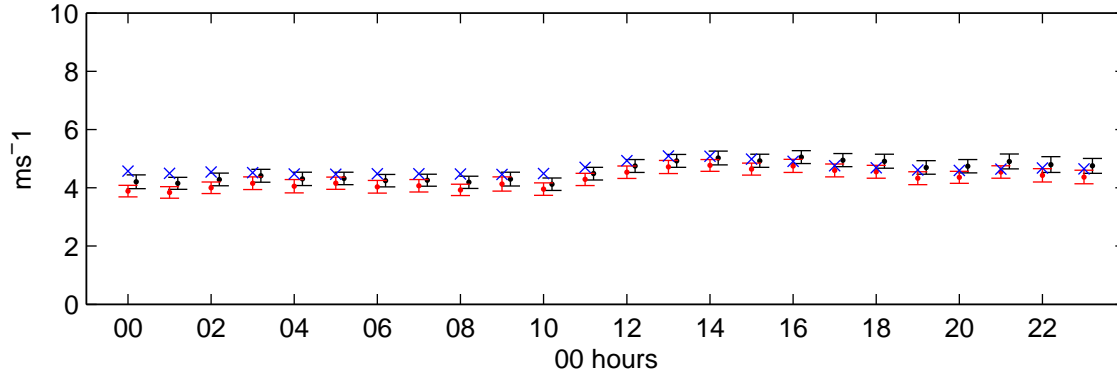

Eskdalemuir (2080s) Low – hourly means

Wind Speed – January