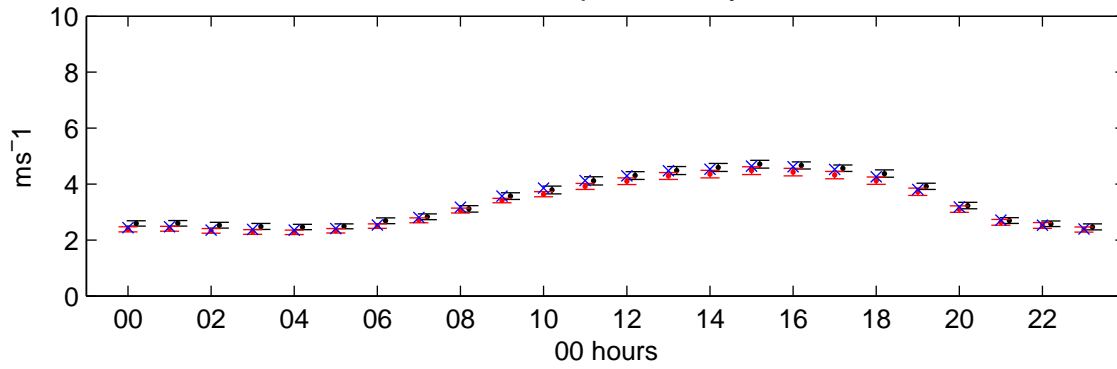

Wind Speed – July