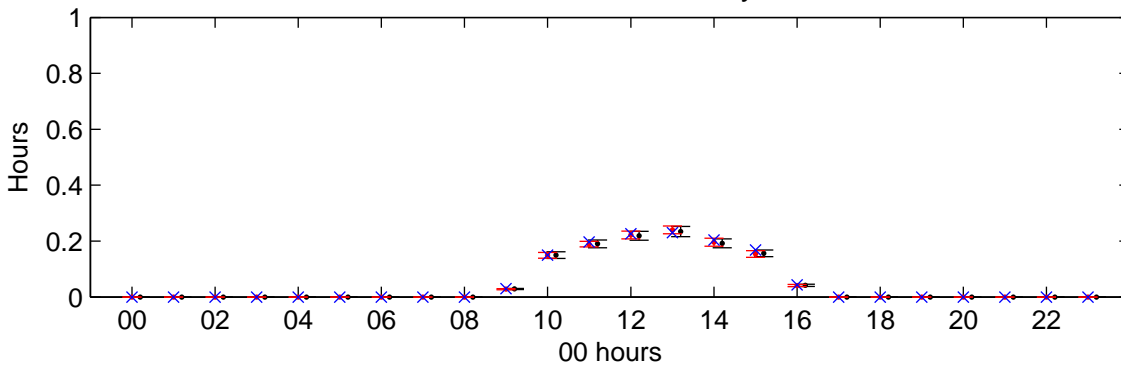

Eskdalemuir (2050s) Medium Low – hourly means

Temperature – January

Temperature – July

Sunshine – January

Sunshine – July