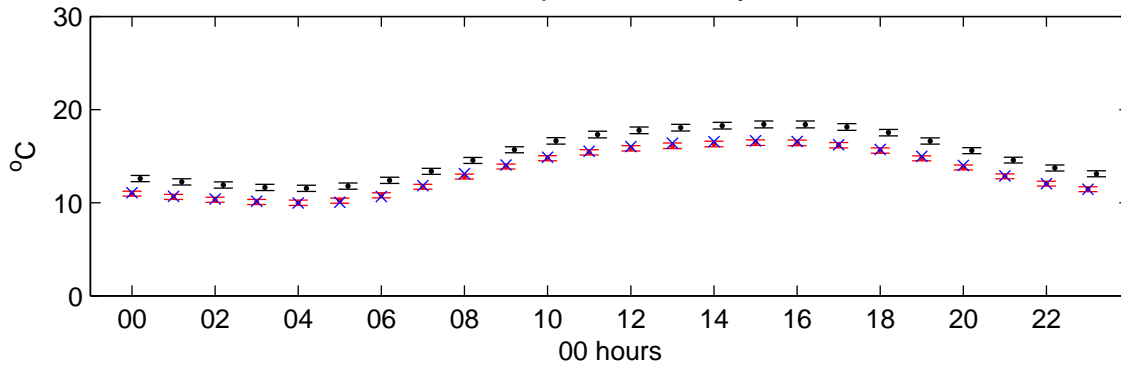

Eskdalemuir (2050s) Medium Low – hourly means

Temperature – January

Temperature – July

Sunshine – January

Sunshine – July