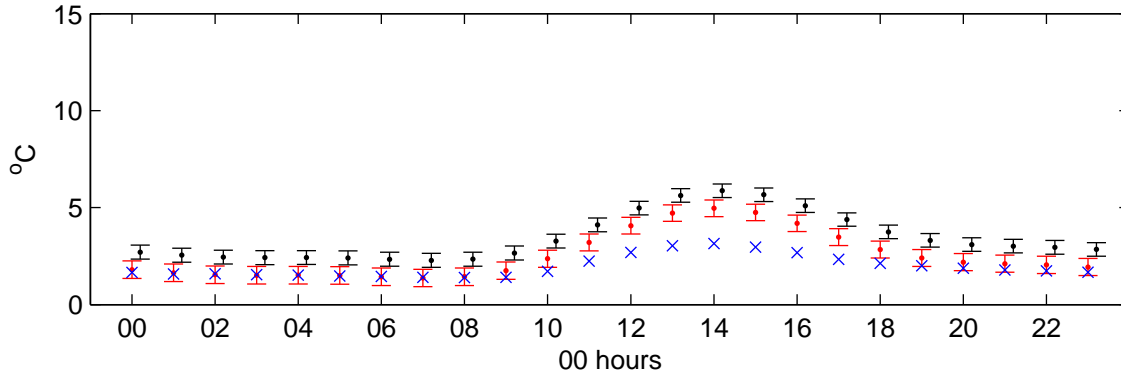

Eskdalemuir (2050s) Medium Low – hourly means

Temperature – January

Temperature – July

Sunshine – January

Sunshine – July