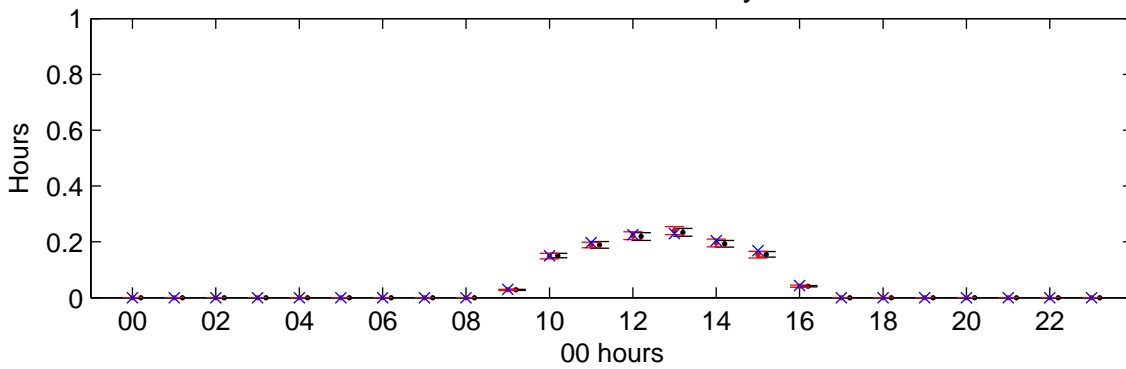

Sunshine – January