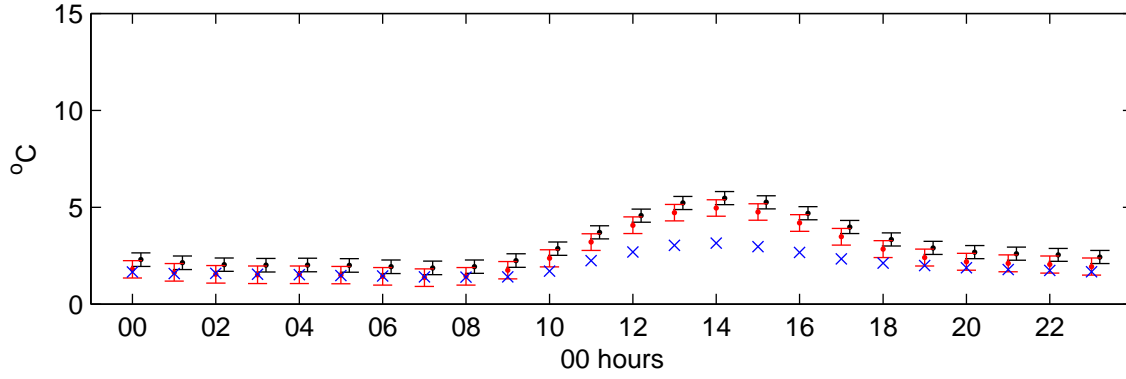

Eskdalemuir (2020s) Medium Low – hourly means

Temperature – January