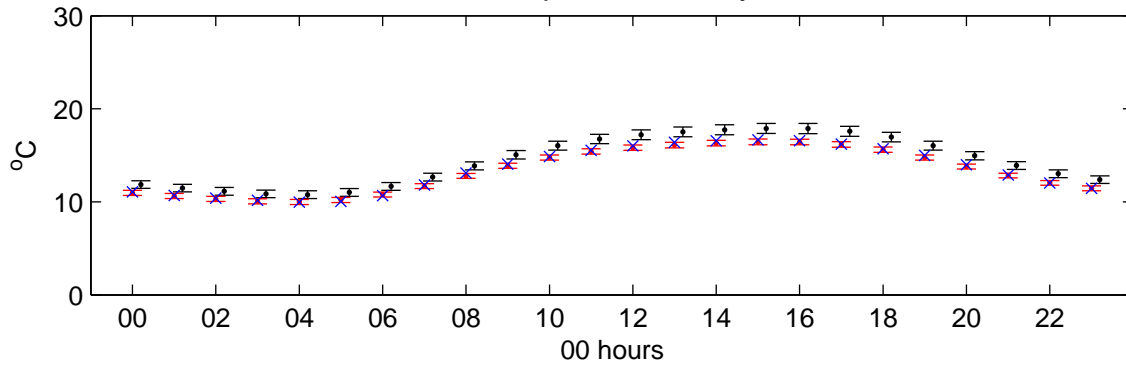

Temperature – July