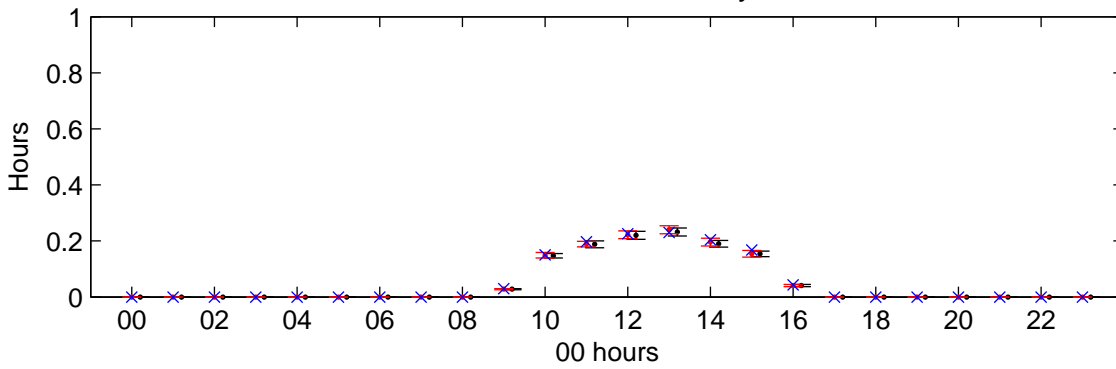

Sunshine – January