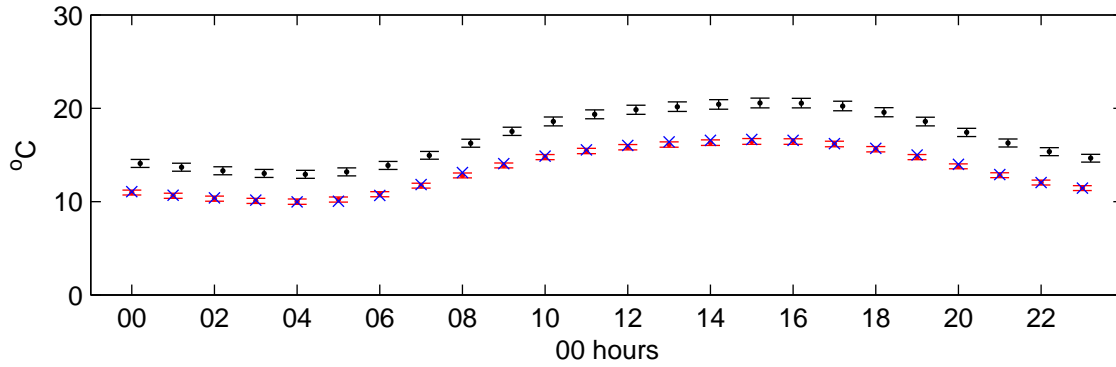

Temperature – July