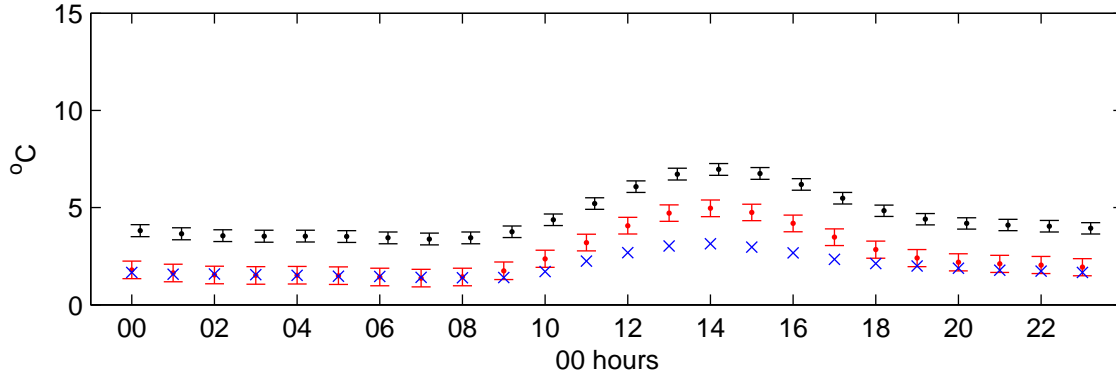

Eskdalemuir (2080s) Medium High – hourly means

Temperature – January