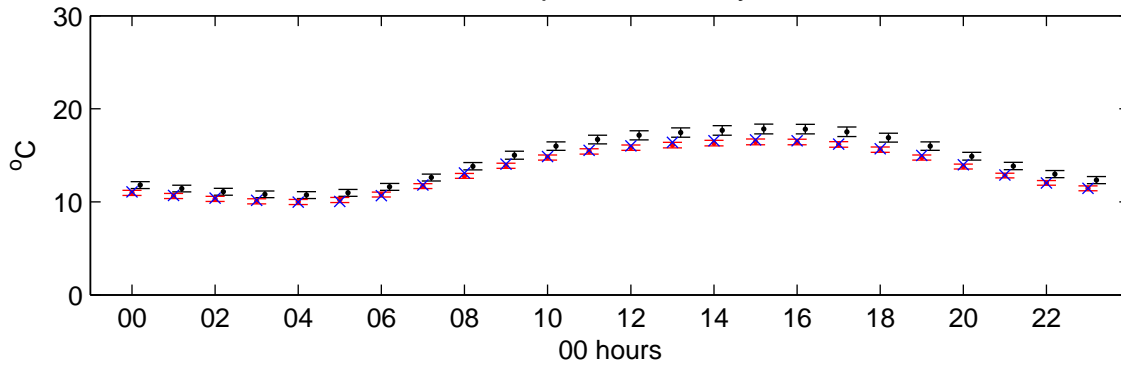

Eskdalemuir (2020s) Medium High – hourly means

Temperature – January

Temperature – July

Sunshine – January

Sunshine – July