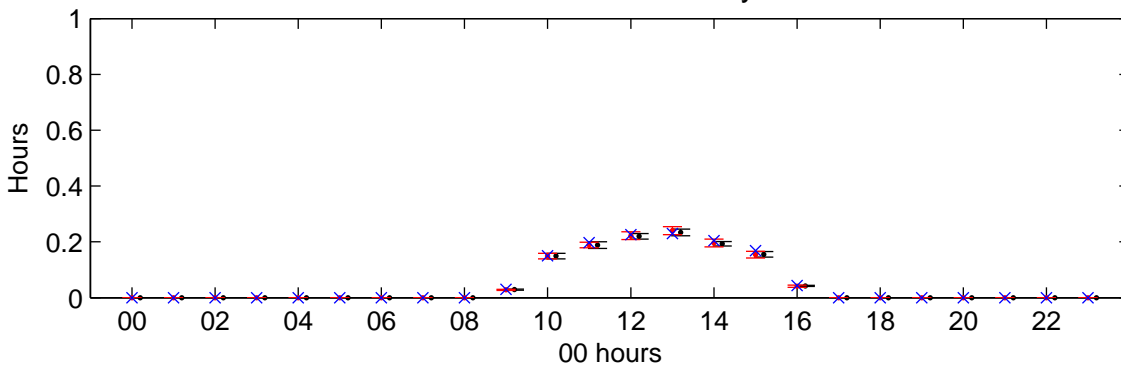

Eskdalemuir (2020s) Medium High – hourly means

Temperature – January

Temperature – July

Sunshine – January

Sunshine – July