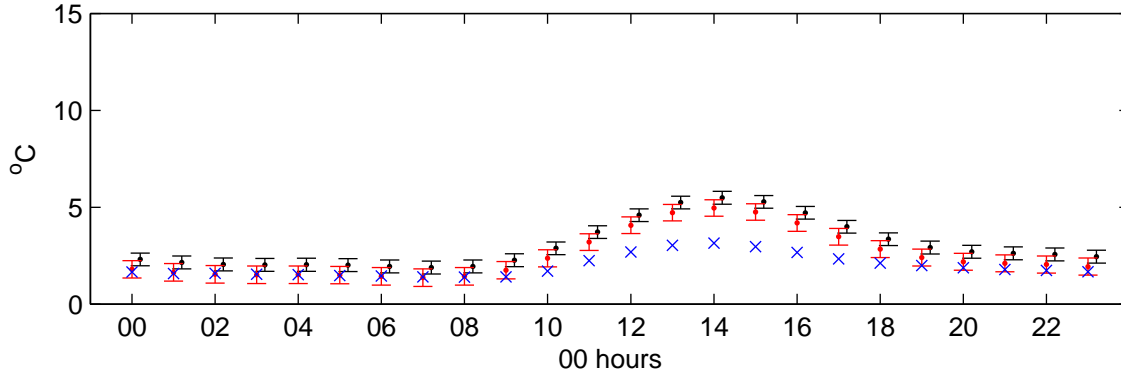

Eskdalemuir (2020s) Medium High – hourly means

Temperature – January

Temperature – July

Sunshine – January

Sunshine – July