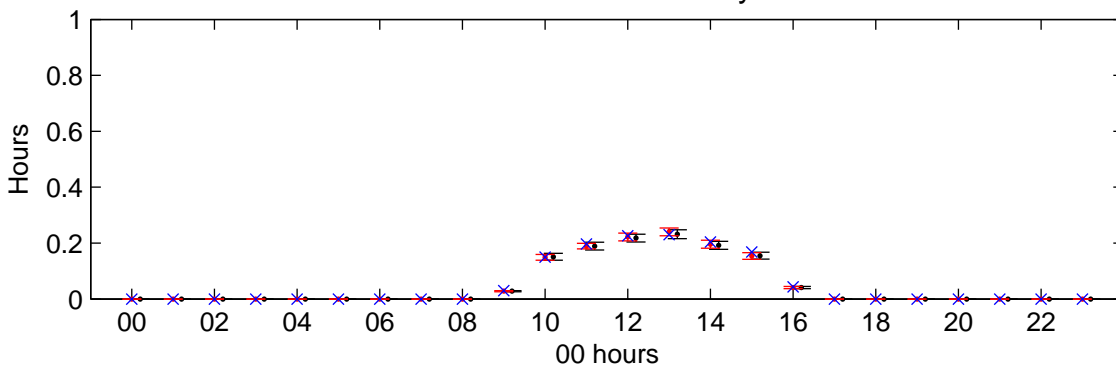

Sunshine – January