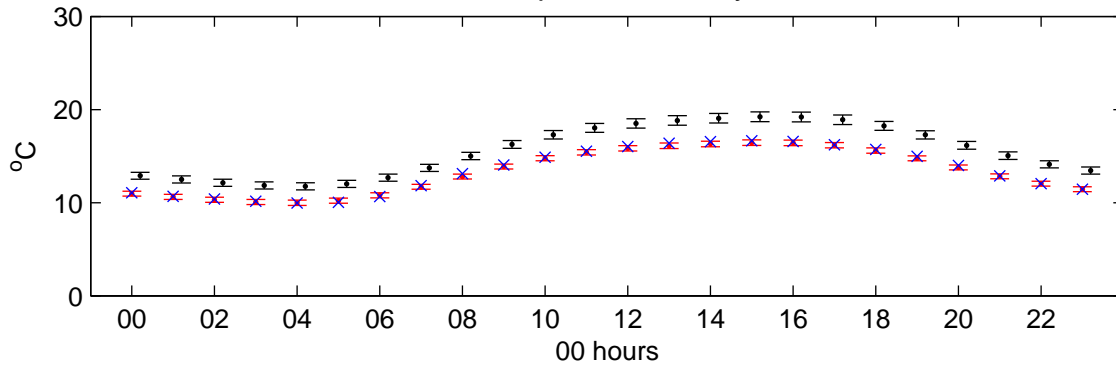

Temperature – July