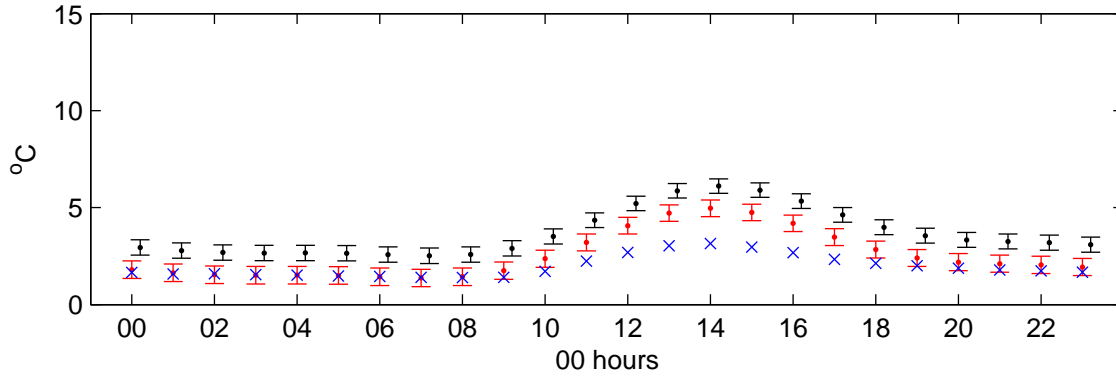

Eskdalemuir (2080s) Low – hourly means

Temperature – January