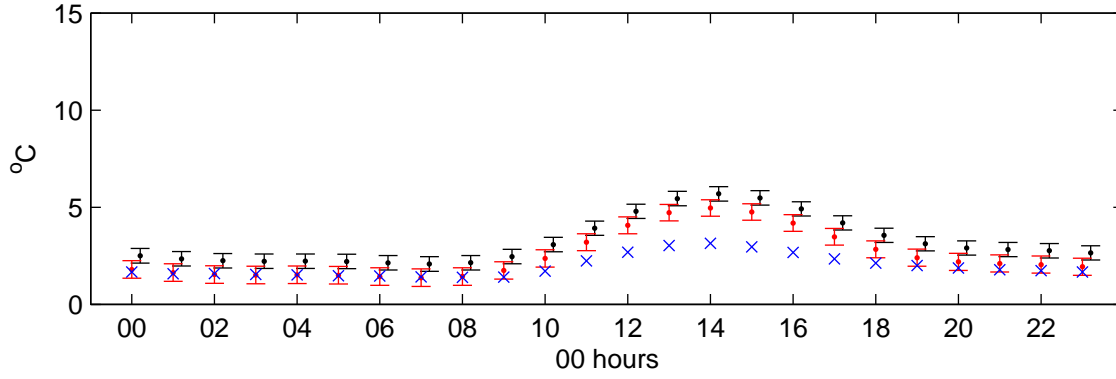

Eskdalemuir (2050s) Low – hourly means

Temperature – January

Temperature – July

Sunshine – January

Sunshine – July