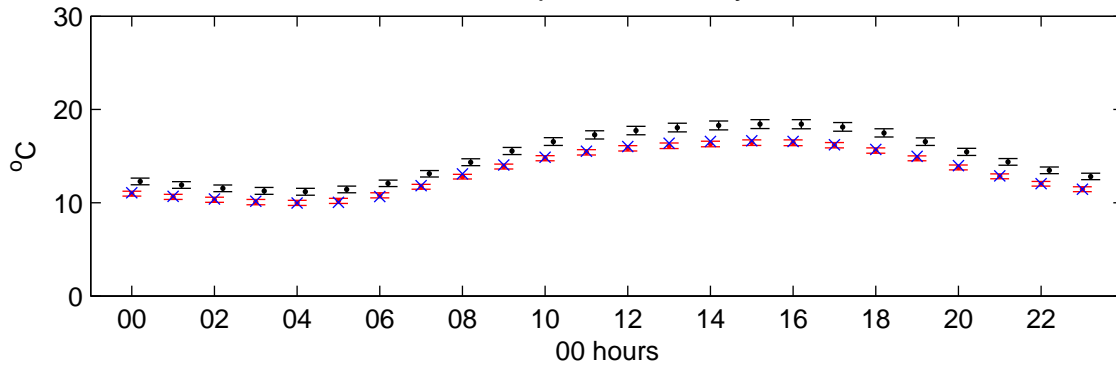

Eskdalemuir (2050s) Low – hourly means

Temperature – January

Temperature – July

Sunshine – January

Sunshine – July