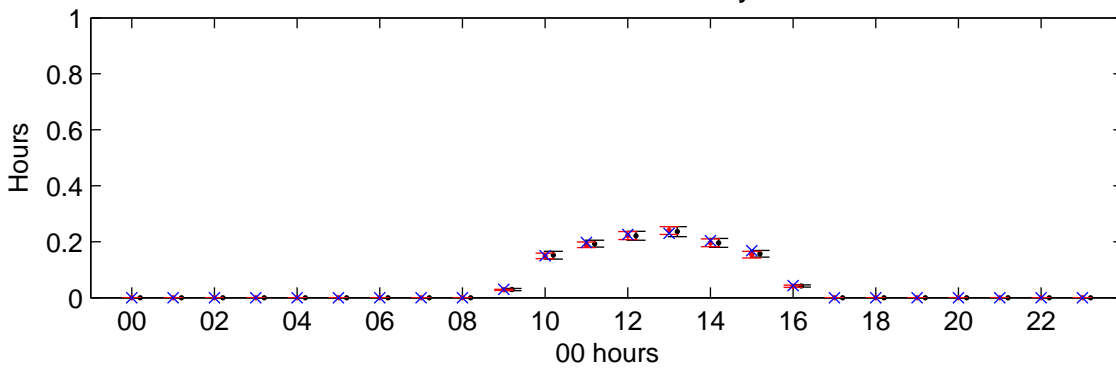

Eskdalemuir (2050s) Low – hourly means

Temperature – January

Temperature – July

Sunshine – January

Sunshine – July