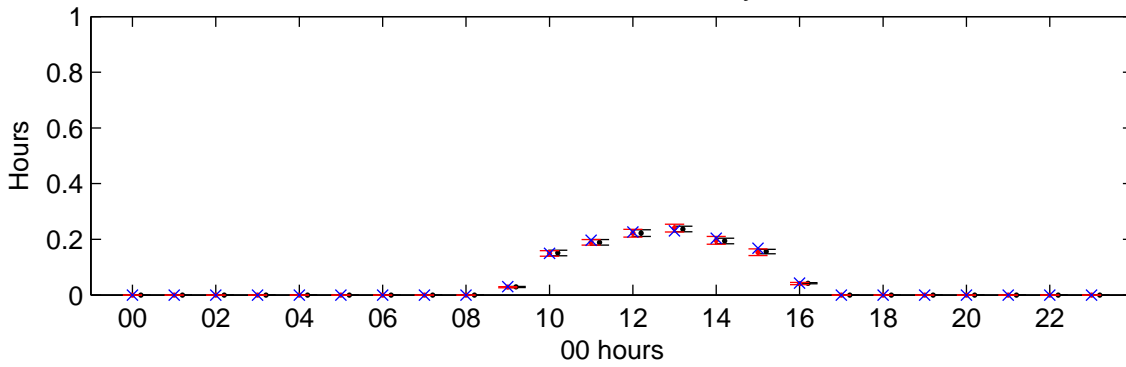

Eskdalemuir (2020s) High – hourly means

Temperature – January

Temperature – July

Sunshine – January

Sunshine – July