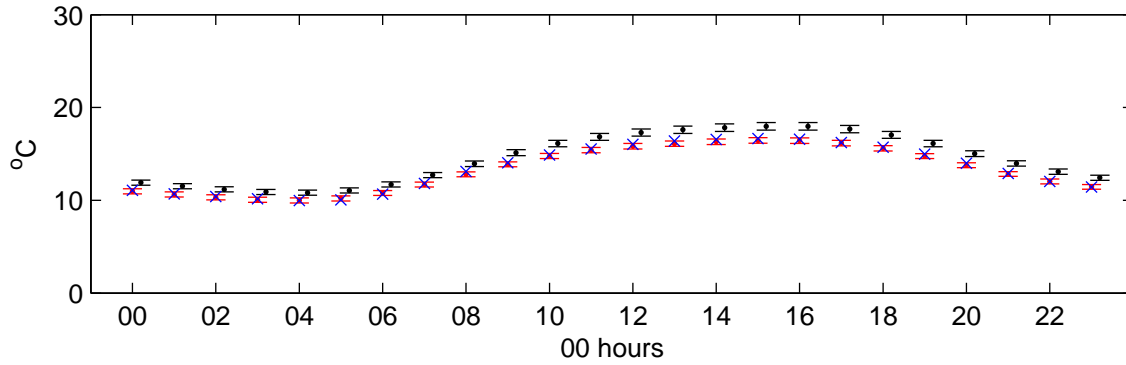

Eskdalemuir (2020s) High – hourly means

Temperature – January

Temperature – July

Sunshine – January

Sunshine – July