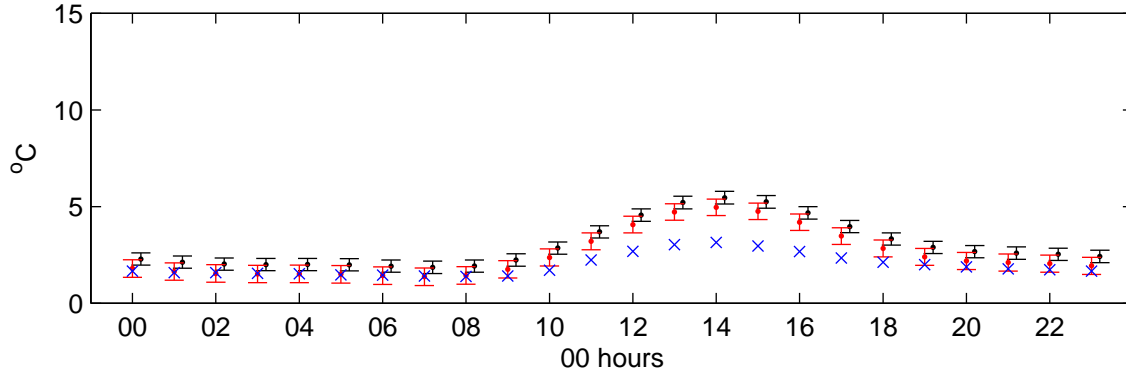

Eskdalemuir (2020s) High – hourly means

Temperature – January

Temperature – July

Sunshine – January

Sunshine – July