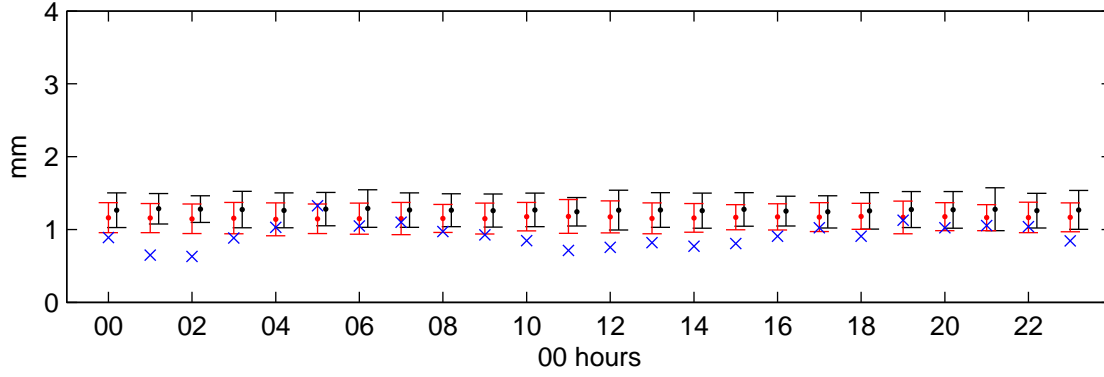

Eskdalemuir (2020s) High

Precipitation – January

Precip percent wet hours – January

Precipitation – July

Precip percent wet hours – July