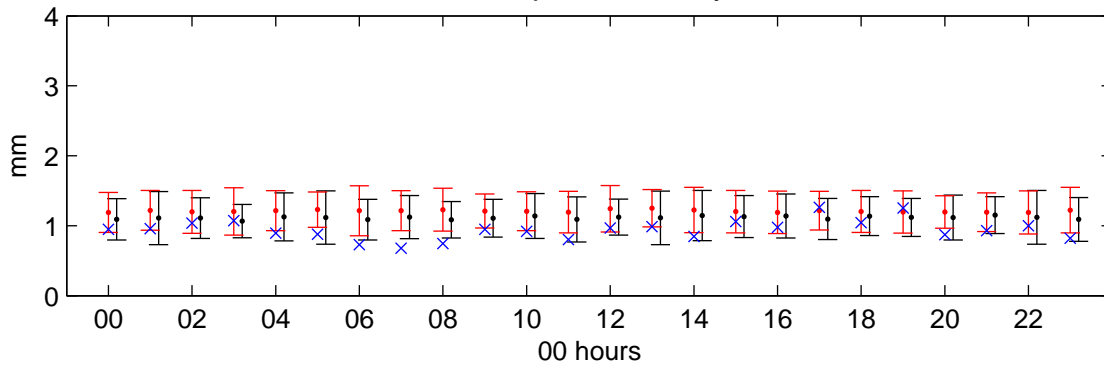

Eskdalemuir (2020s) High

Precipitation – January

Precip percent wet hours – January

Precipitation – July

Precip percent wet hours – July