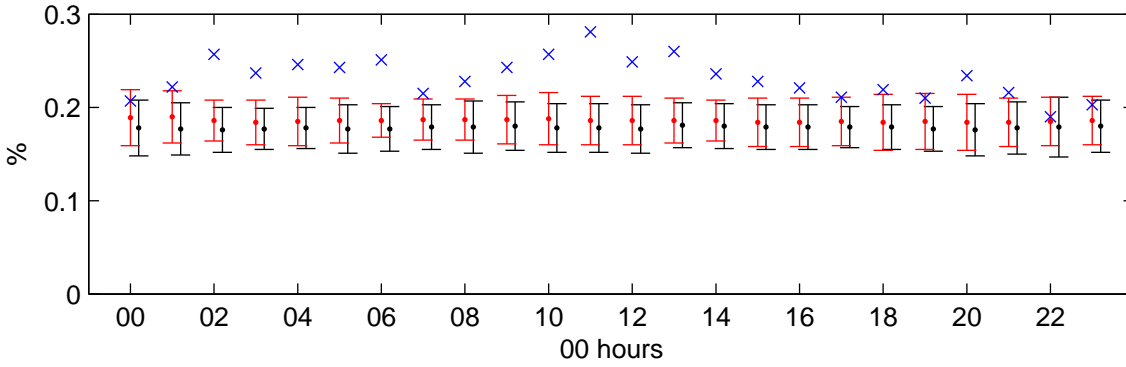

Eskdalemuir (2020s) High

Precipitation – January

Precip percent wet hours – January

Precipitation – July

Precip percent wet hours – July