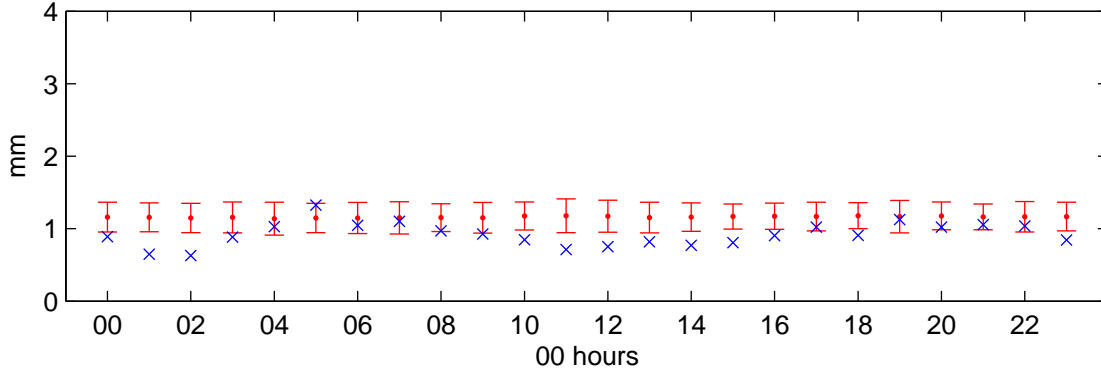

Eskdalemuir Validation

Precipitation – January

Precip percent wet hours – January

Precipitation – July

Precip percent wet hours – July