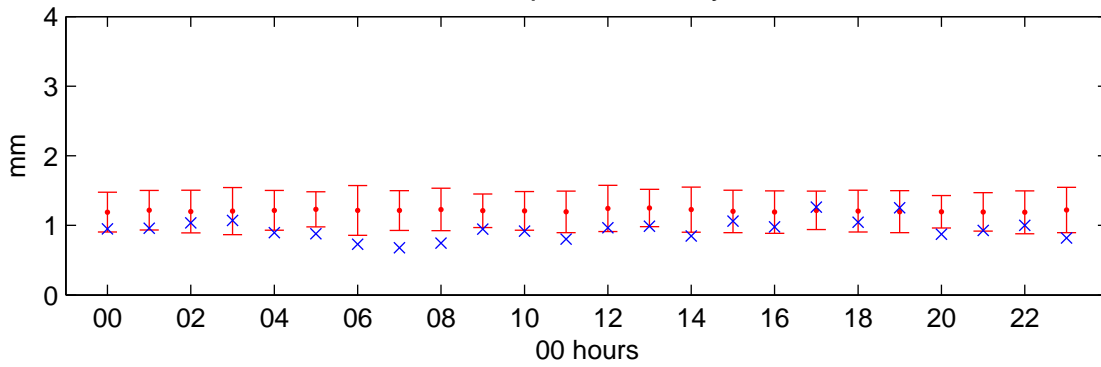

Eskdalemuir Validation

Precipitation – January

Precip percent wet hours – January

Precipitation – July

Precip percent wet hours – July