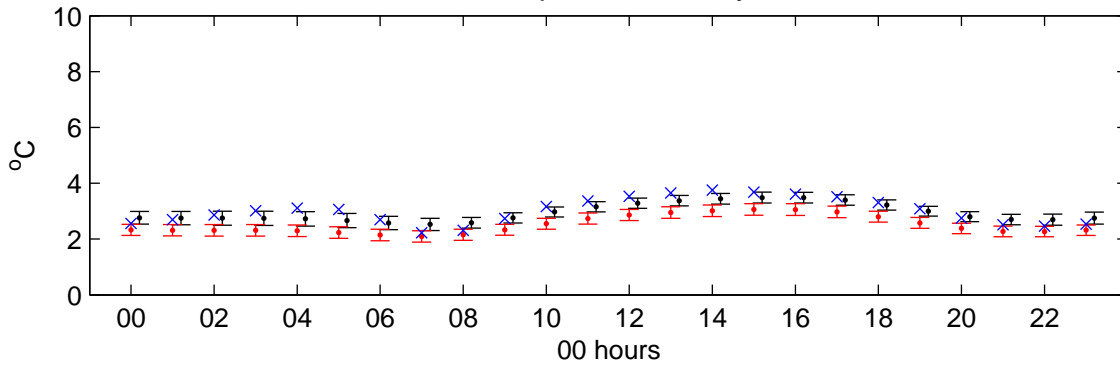

Temperature – July