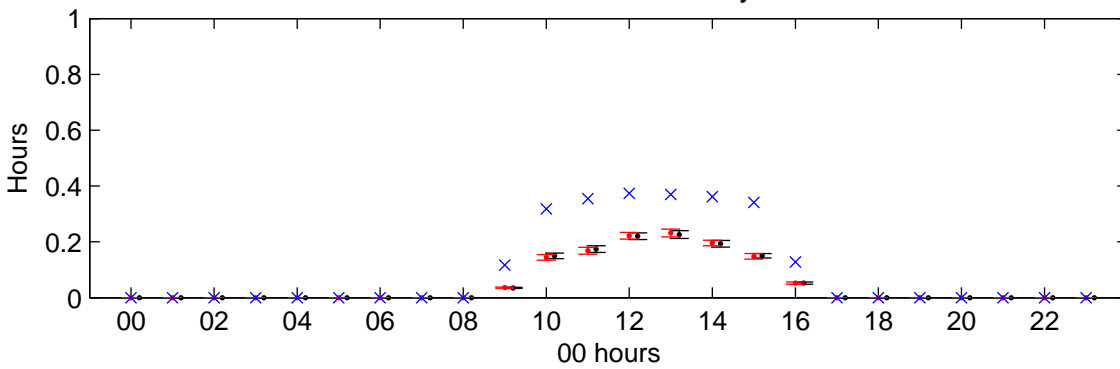

Sunshine – January