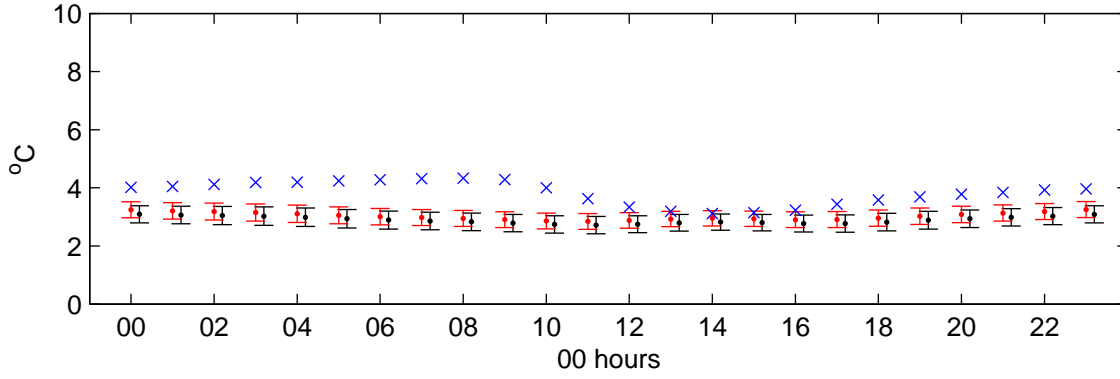

Eskdalemuir (2080s) Low – hourly standard deviations

Temperature – January