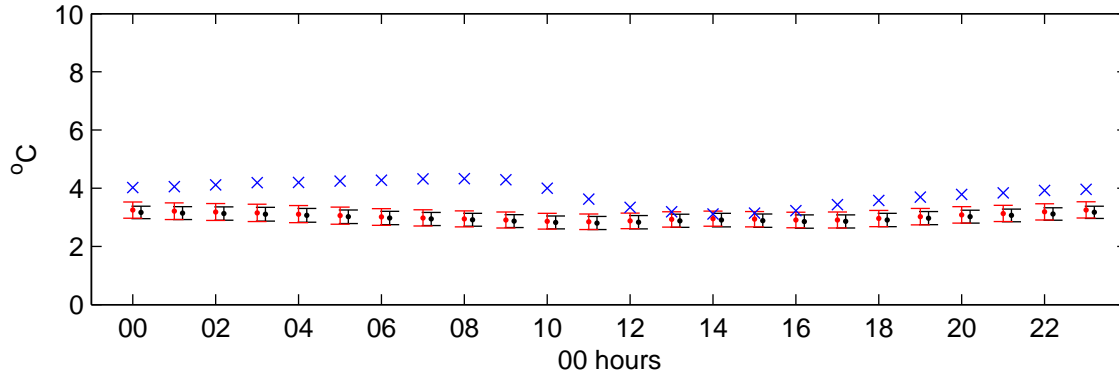

Eskdalemuir (2050s) Low – hourly standard deviations

Temperature – January

Temperature – July

Sunshine – January

Sunshine – July