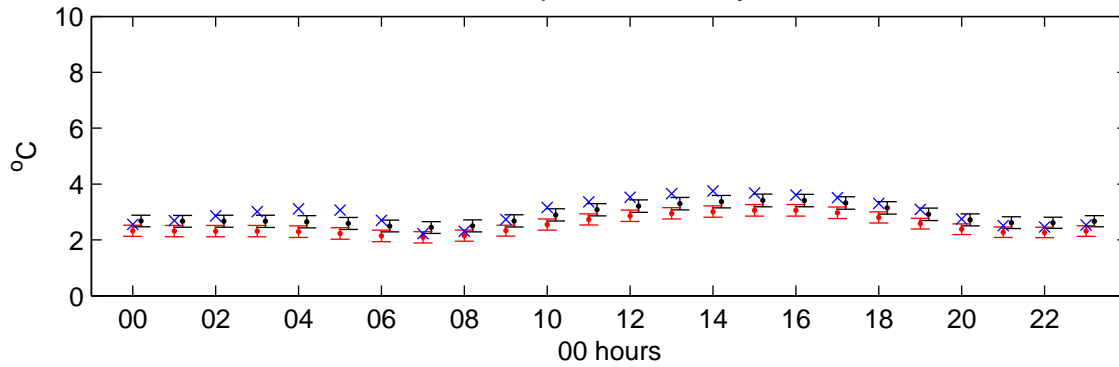

Eskdalemuir (2050s) Low – hourly standard deviations

Temperature – January

Temperature – July

Sunshine – January

Sunshine – July