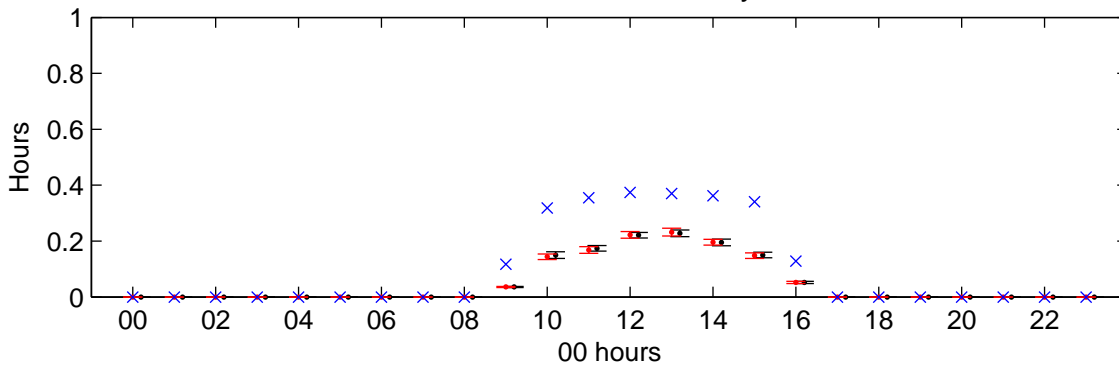

Eskdalemuir (2050s) Low – hourly standard deviations

Temperature – January

Temperature – July

Sunshine – January

Sunshine – July