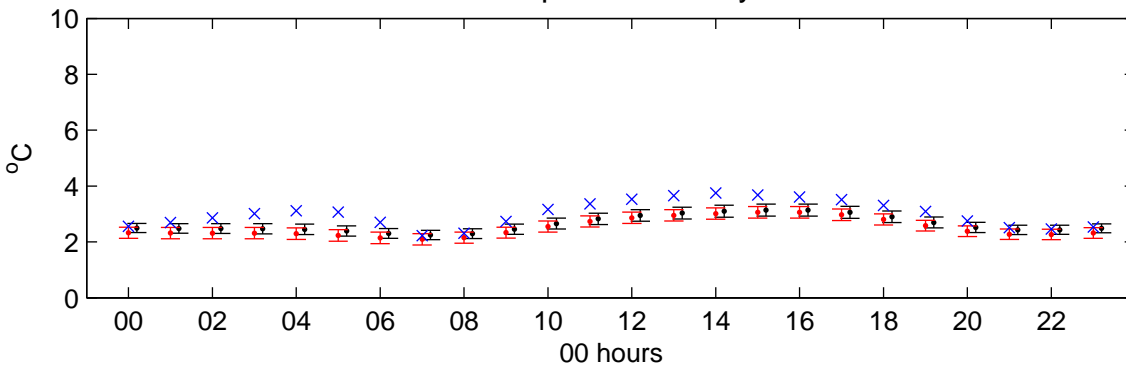

Eskdalemuir (2020s) Low – hourly standard deviations

Temperature – January

Temperature – July

Sunshine – January

Sunshine – July