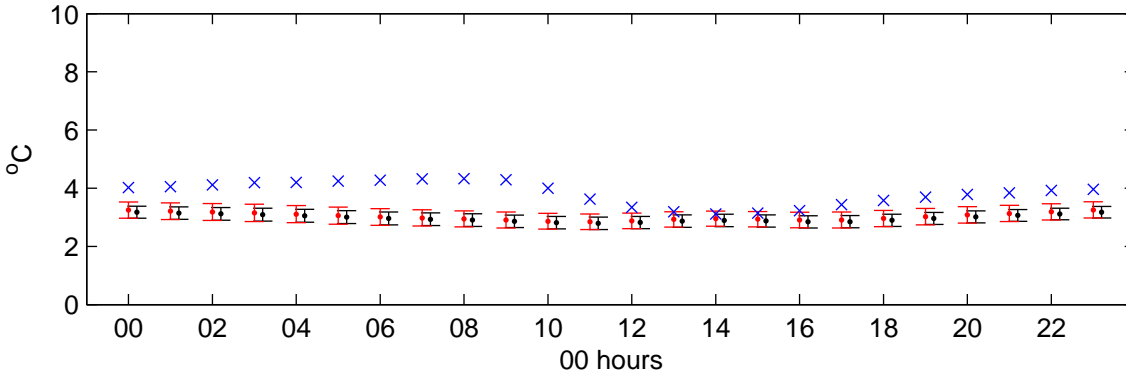

Eskdalemuir (2020s) Low – hourly standard deviations

Temperature – January

Temperature – July

Sunshine – January

Sunshine – July