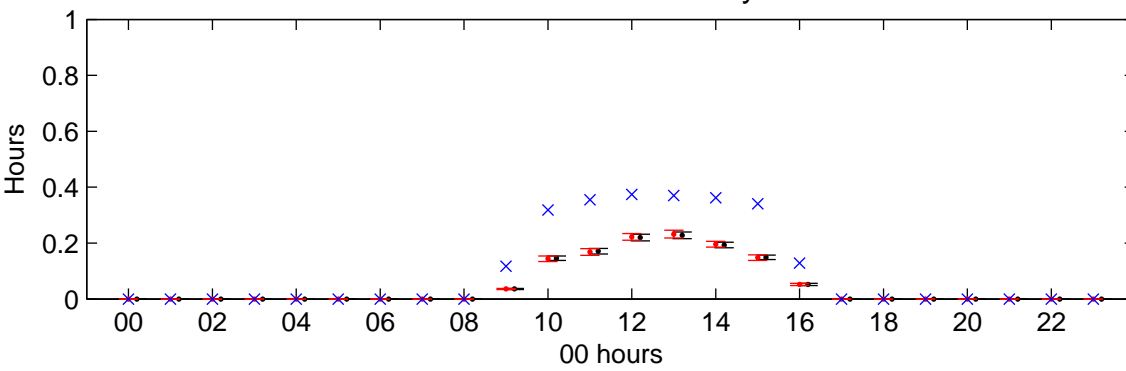

Eskdalemuir (2020s) Low – hourly standard deviations

Temperature – January

Temperature – July

Sunshine – January

Sunshine – July