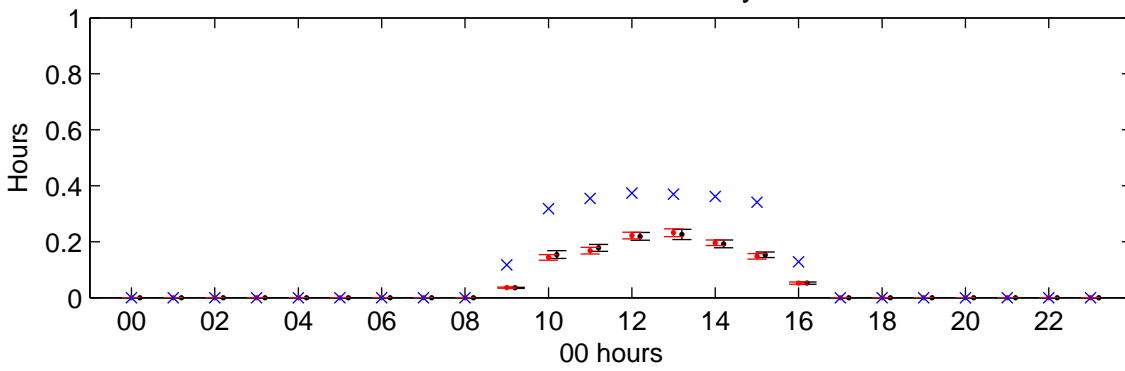

Eskdalemuir (2080s) High – hourly standard deviations

Temperature – January

Temperature – July

Sunshine – January

Sunshine – July