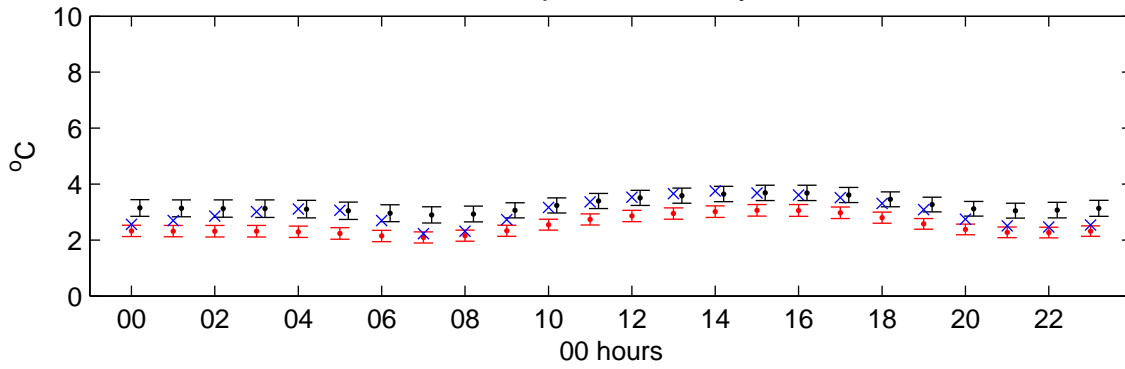

Eskdalemuir (2080s) High – hourly standard deviations

Temperature – January

Temperature – July

Sunshine – January

Sunshine – July