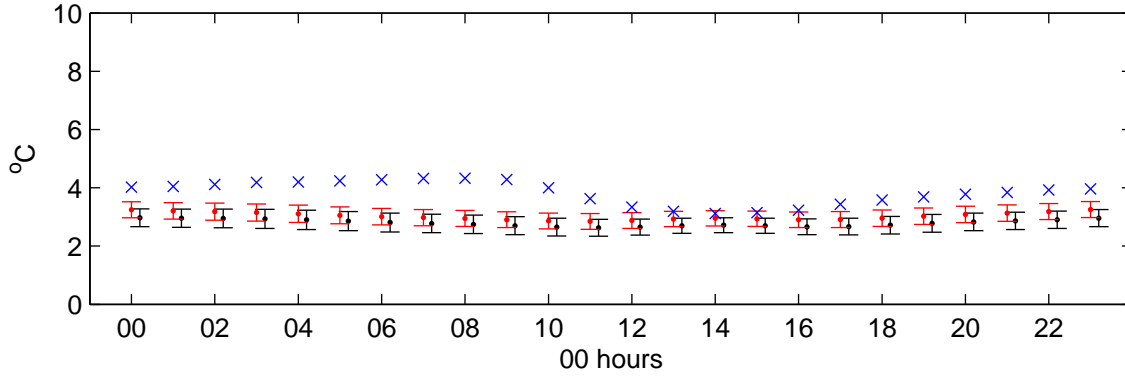

Eskdalemuir (2080s) High – hourly standard deviations

Temperature – January

Temperature – July

Sunshine – January

Sunshine – July