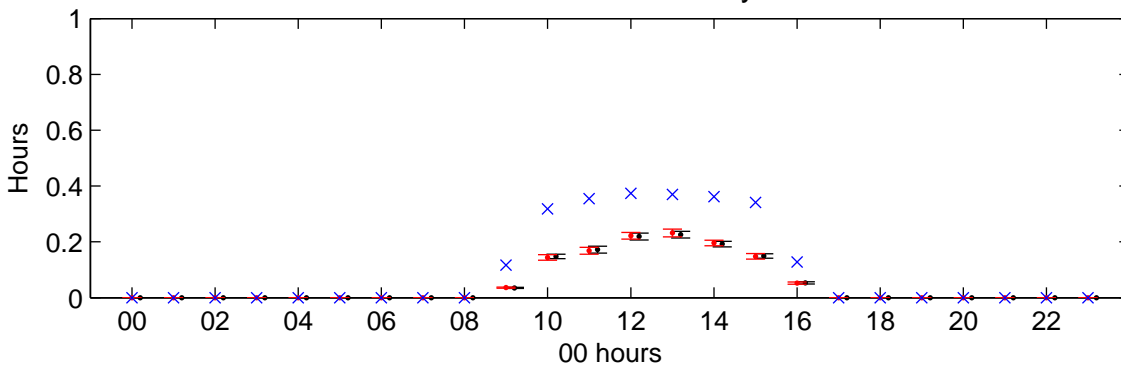

Eskdalemuir (2050s) High – hourly standard deviations

Temperature – January

Temperature – July

Sunshine – January

Sunshine – July