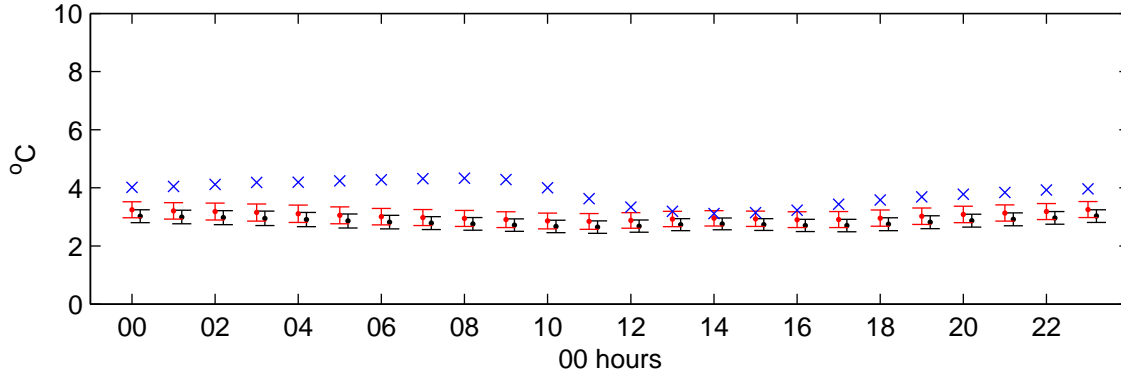

Eskdalemuir (2050s) High – hourly standard deviations

Temperature – January

Temperature – July

Sunshine – January

Sunshine – July