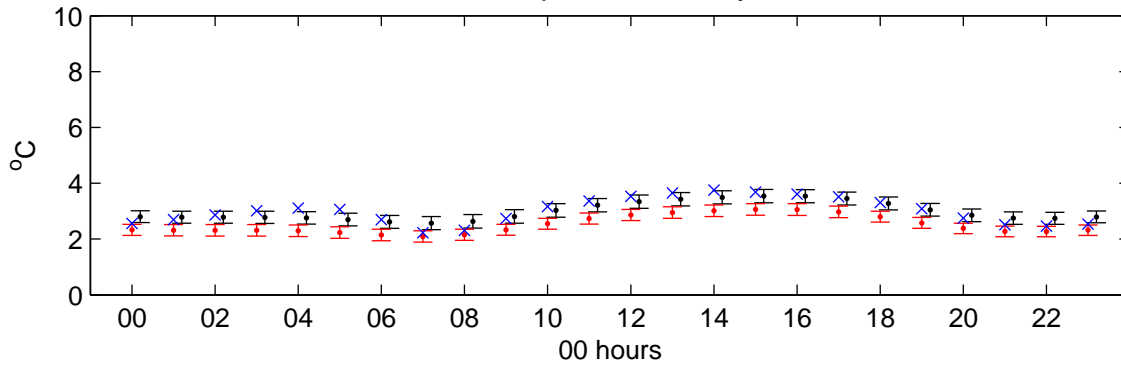

Eskdalemuir (2050s) High – hourly standard deviations

Temperature – January

Temperature – July

Sunshine – January

Sunshine – July