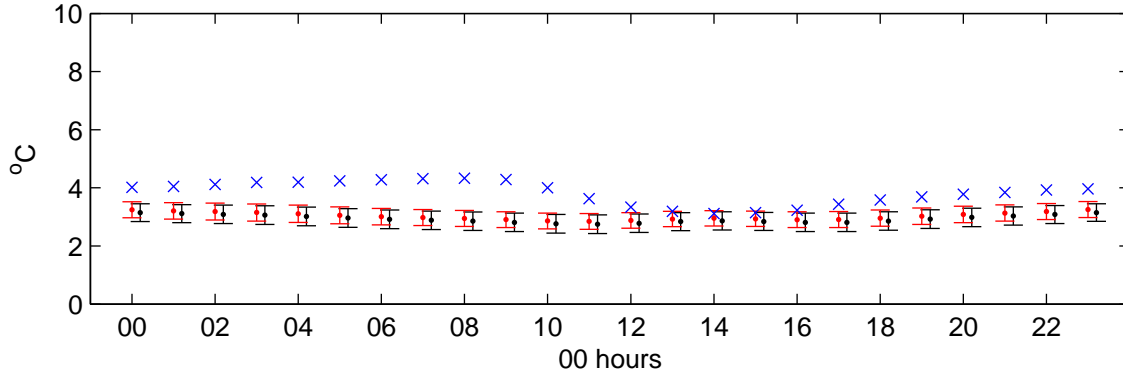

Eskdalemuir (2020s) High – hourly standard deviations

Temperature – January

Temperature – July

Sunshine – January

Sunshine – July