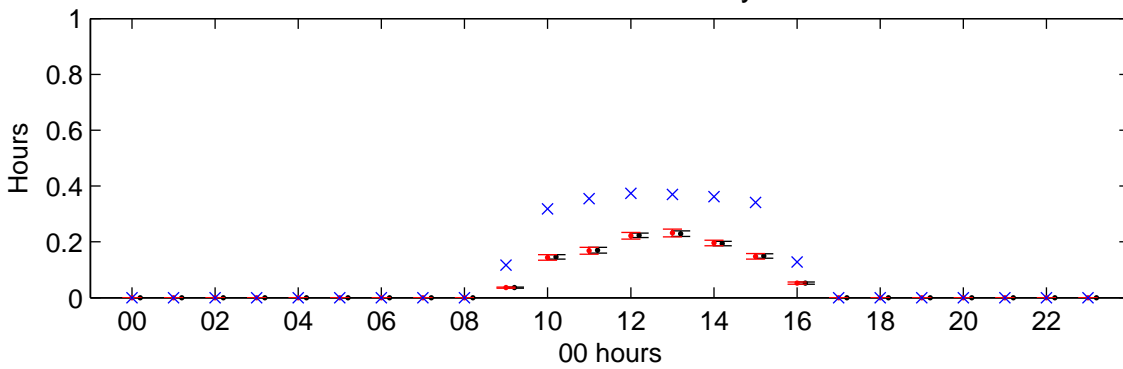

Eskdalemuir (2020s) High – hourly standard deviations

Temperature – January

Temperature – July

Sunshine – January

Sunshine – July