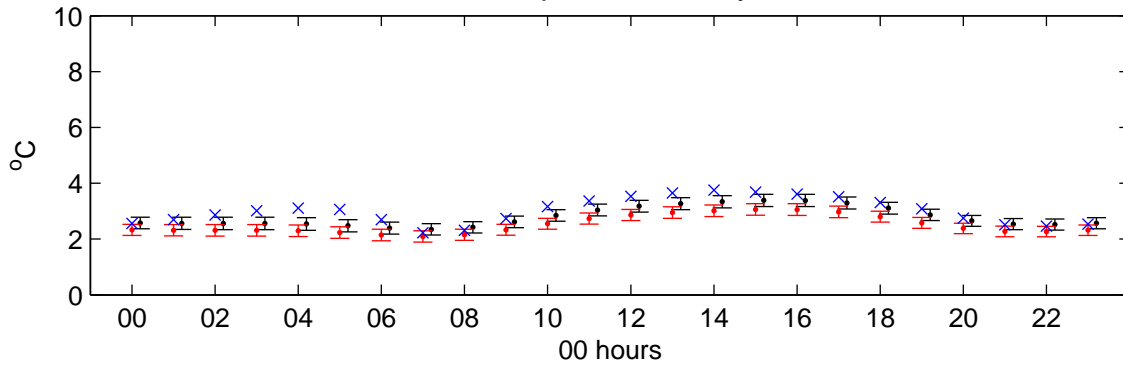

Eskdalemuir (2020s) High – hourly standard deviations

Temperature – January

Temperature – July

Sunshine – January

Sunshine – July