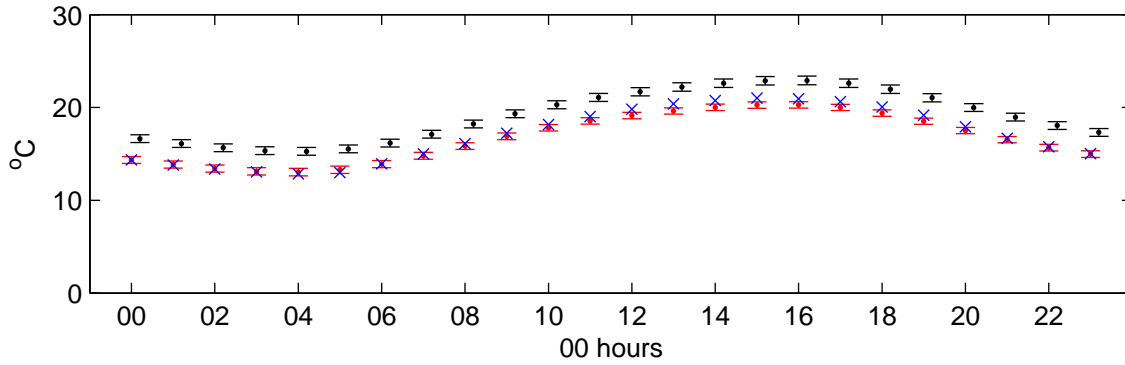

Elmdon (2050s) Medium Low – hourly means

Temperature – January

Temperature – July

Sunshine – January

Sunshine – July