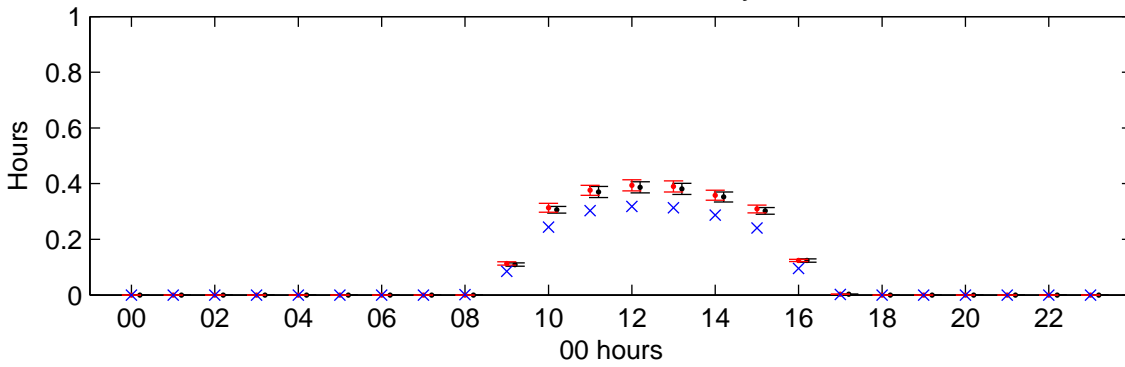

Elmdon (2050s) Medium Low – hourly means

Temperature – January

Temperature – July

Sunshine – January

Sunshine – July