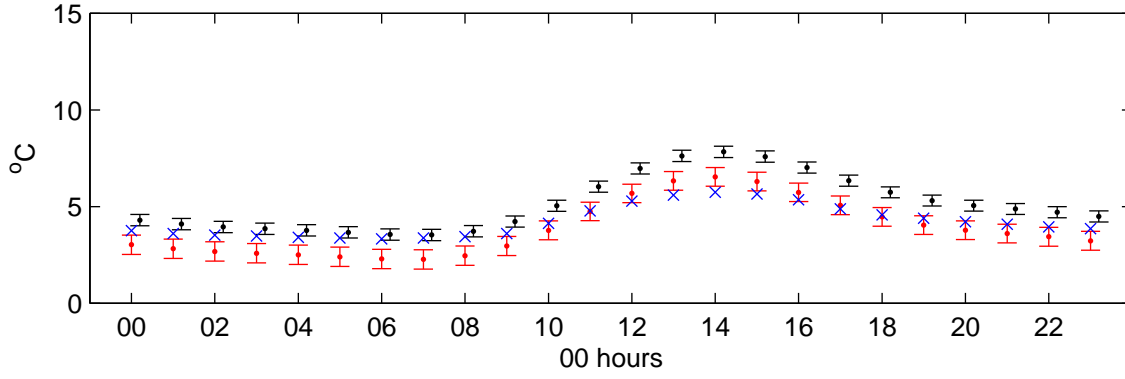

Elmdon (2050s) Medium Low – hourly means

Temperature – January

Temperature – July

Sunshine – January

Sunshine – July