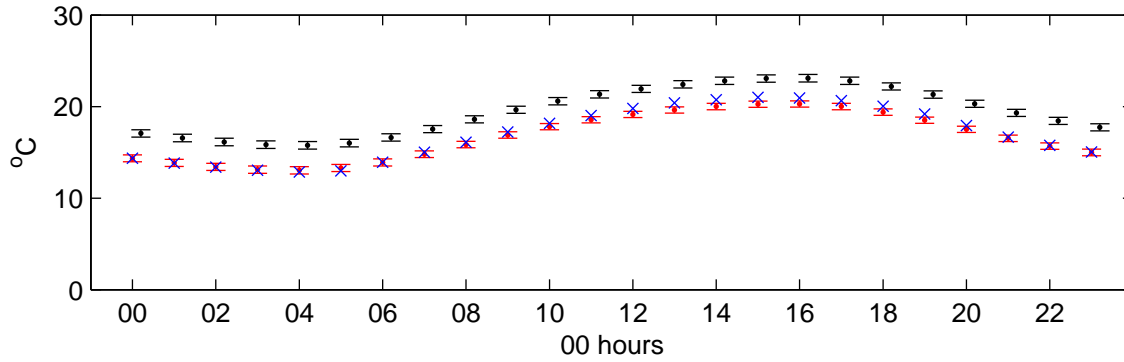

Elmdon (2080s) Low – hourly means

Temperature – January

Temperature – July

Sunshine – January

Sunshine – July