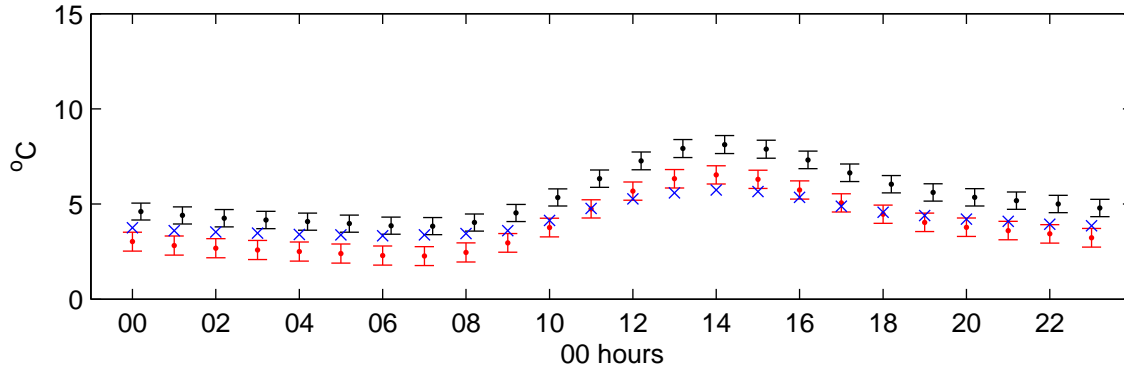

Elmdon (2080s) Low – hourly means

Temperature – January

Temperature – July

Sunshine – January

Sunshine – July