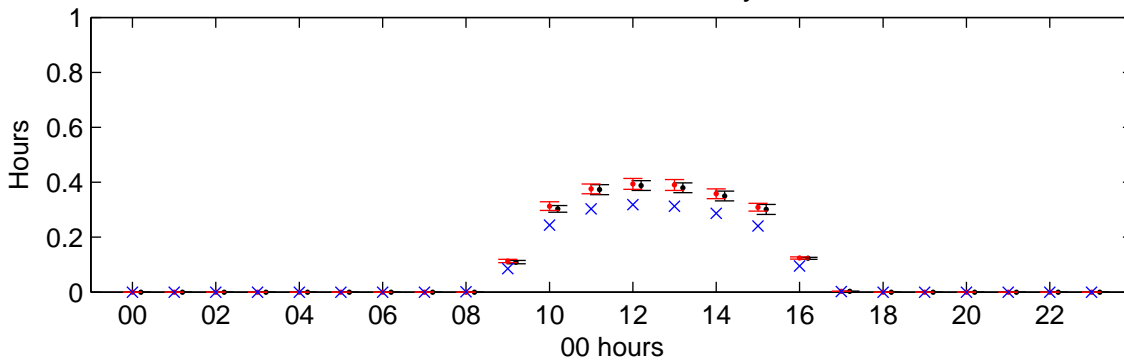

Elmdon (2080s) Low – hourly means

Temperature – January

Temperature – July

Sunshine – January

Sunshine – July