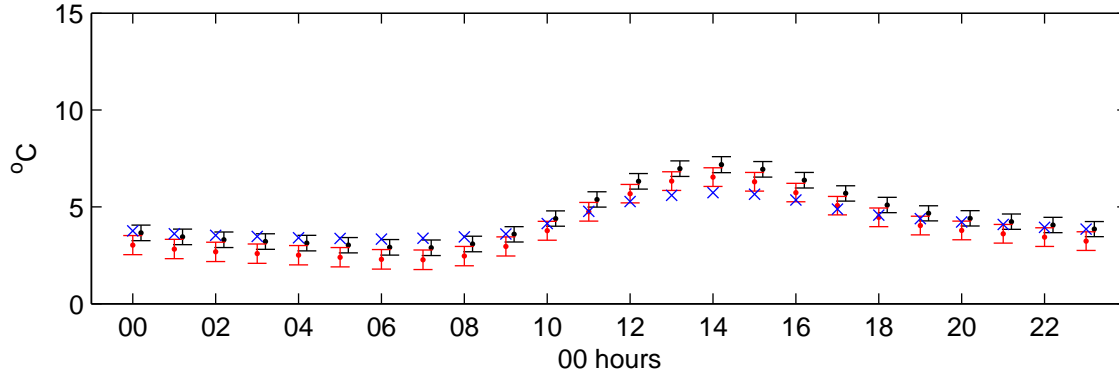

Elmdon (2020s) Low – hourly means

Temperature – January

Temperature – July

Sunshine – January

Sunshine – July