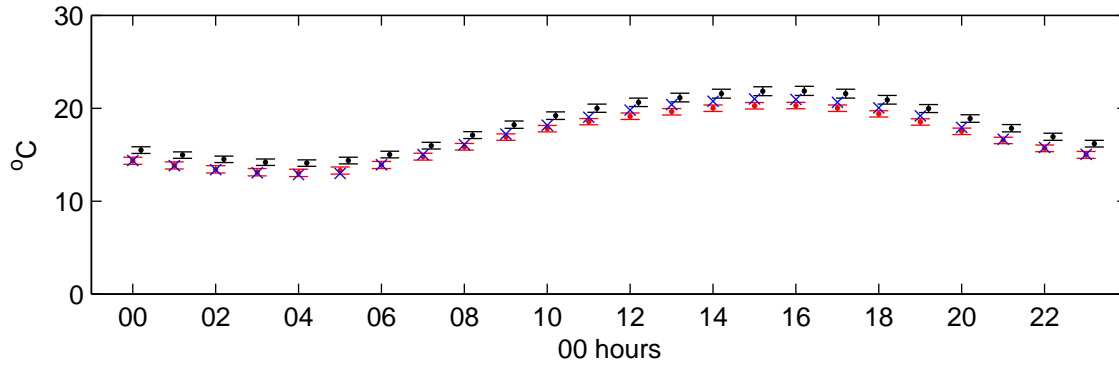

Elmdon (2020s) Low – hourly means

Temperature – January

Temperature – July

Sunshine – January

Sunshine – July