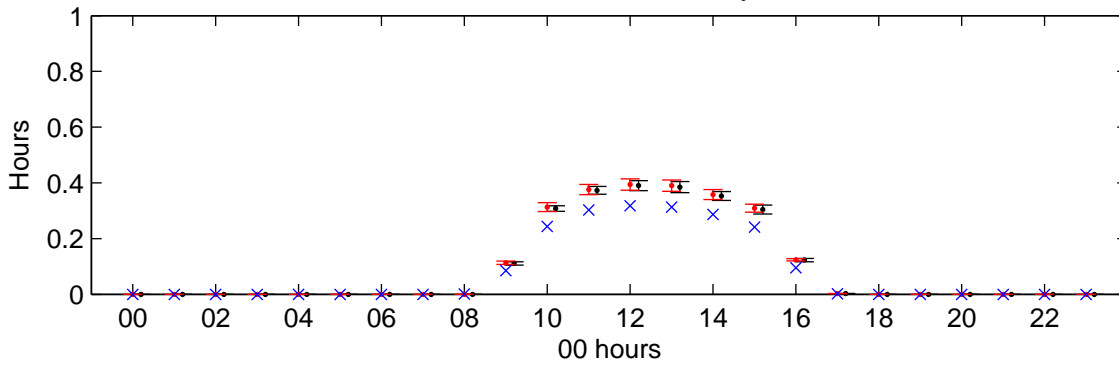

Elmdon (2020s) Low – hourly means

Temperature – January

Temperature – July

Sunshine – January

Sunshine – July