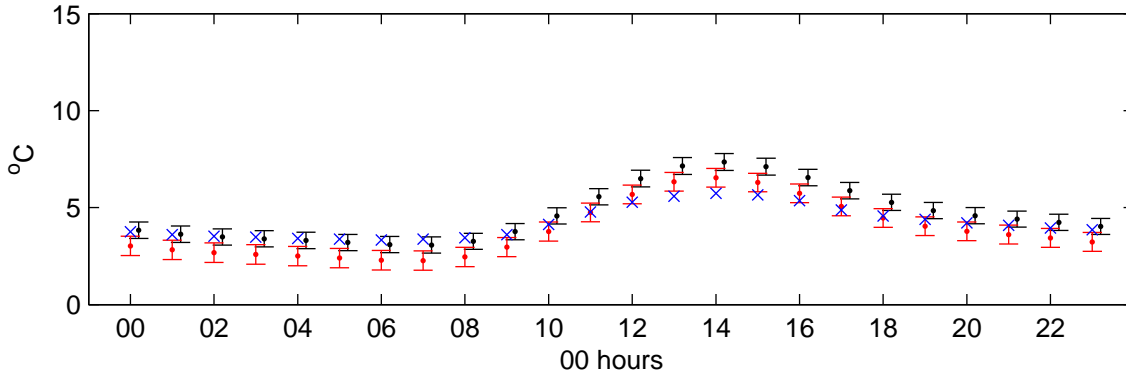

Elmdon (2020s) High – hourly means

Temperature – January

Temperature – July

Sunshine – January

Sunshine – July