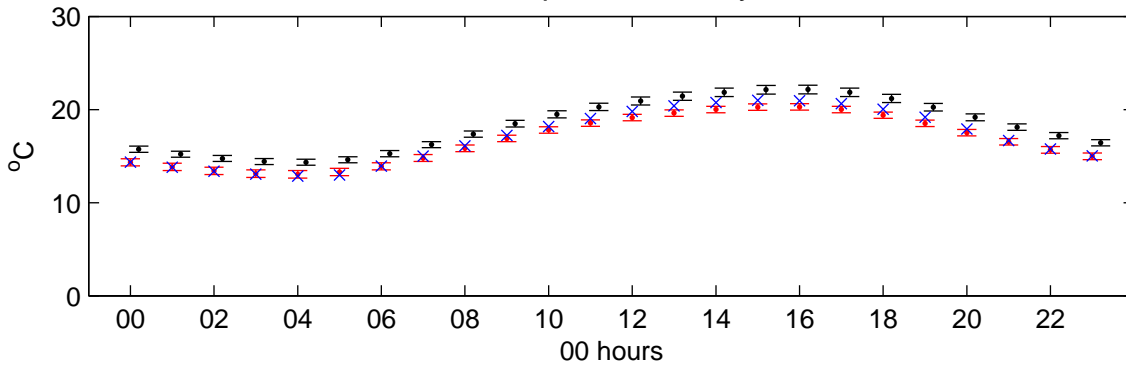

Elmdon (2020s) High – hourly means

Temperature – January

Temperature – July

Sunshine – January

Sunshine – July