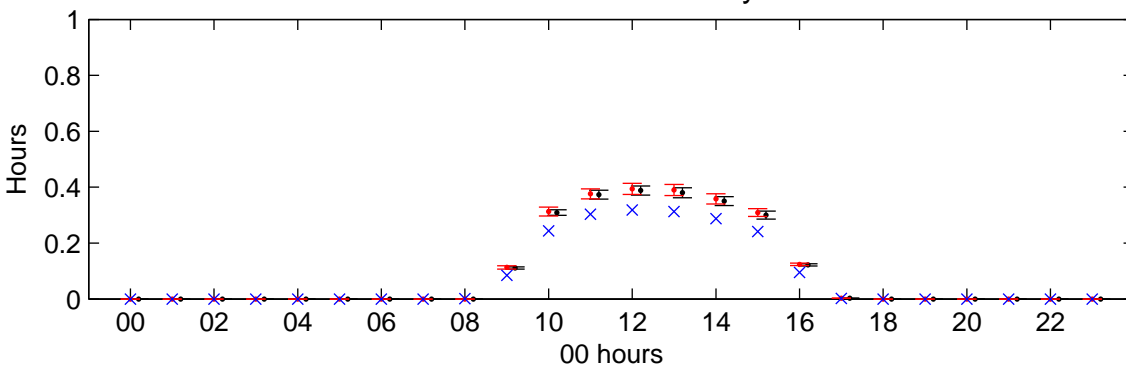

Elmdon (2020s) High – hourly means

Temperature – January

Temperature – July

Sunshine – January

Sunshine – July