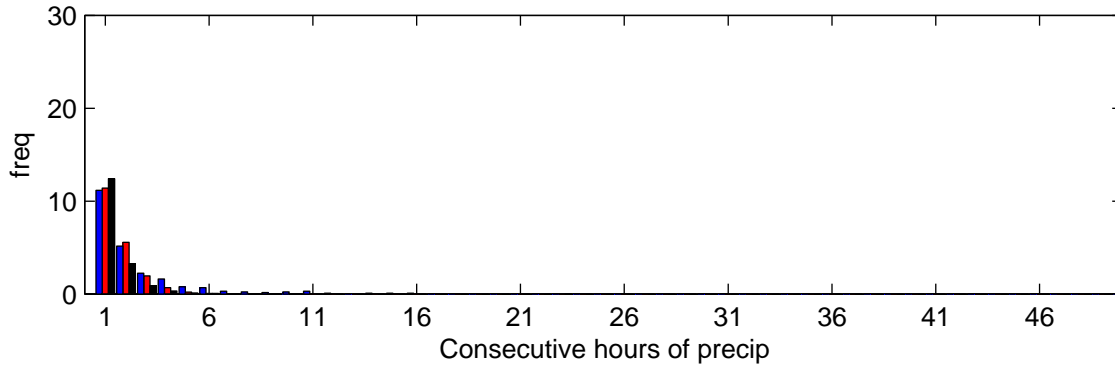

Elmdon (2080s) Medium Low

Wet Hour Persistence – January

Wet Hour Persistence – July

Frequency of wet hour amounts – January

Frequency of wet hour amounts – July