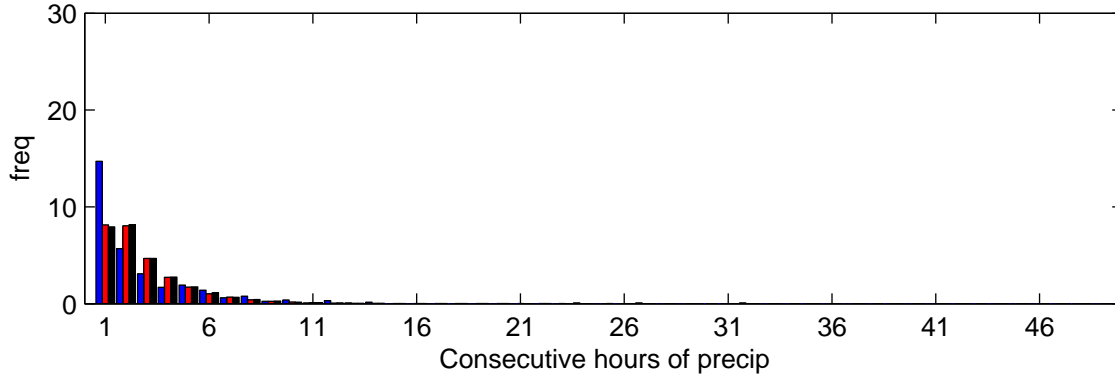

Elmdon (2080s) Medium Low

Wet Hour Persistence – January

Wet Hour Persistence – July

Frequency of wet hour amounts – January

Frequency of wet hour amounts – July