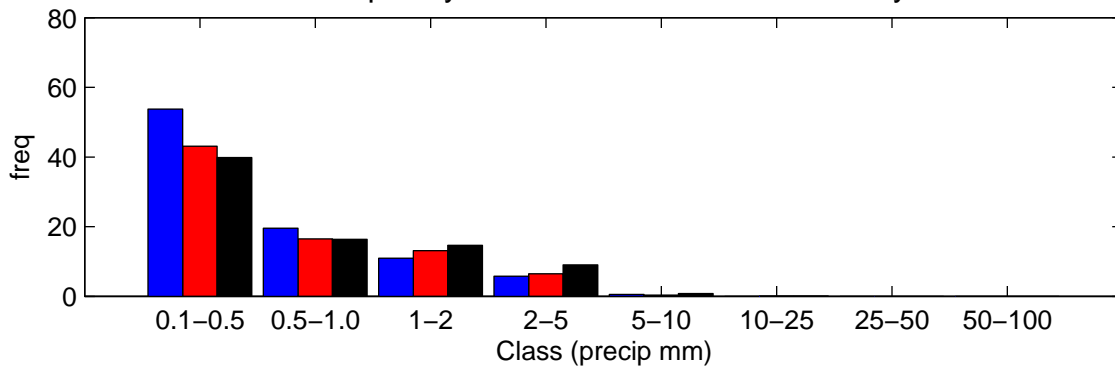

Elmdon (2080s) Medium Low

Wet Hour Persistence – January

Wet Hour Persistence – July

Frequency of wet hour amounts – January

Frequency of wet hour amounts – July