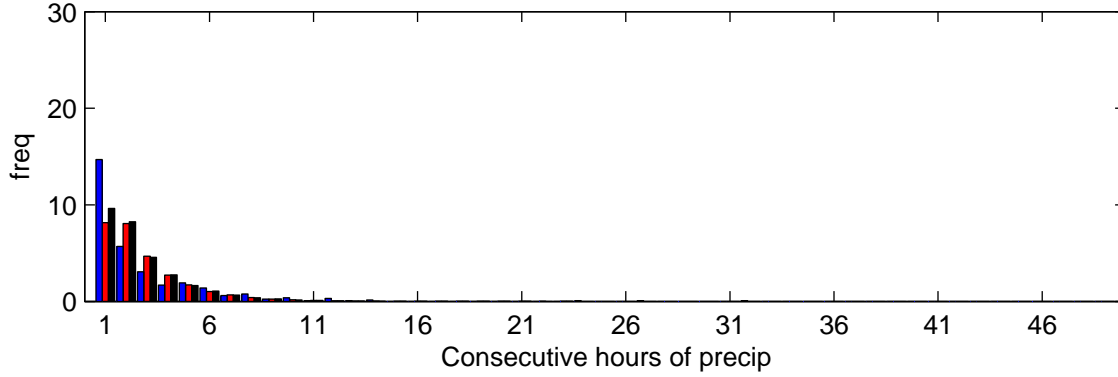

Elmdon (2020s) Medium Low

Wet Hour Persistence – January

Wet Hour Persistence – July

Frequency of wet hour amounts – January

Frequency of wet hour amounts – July