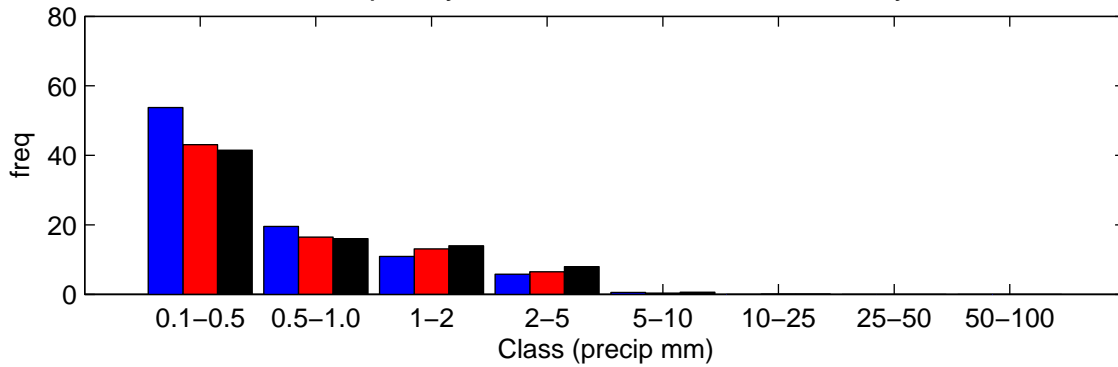

Elmdon (2020s) Medium Low

Wet Hour Persistence – January

Wet Hour Persistence – July

Frequency of wet hour amounts – January

Frequency of wet hour amounts – July