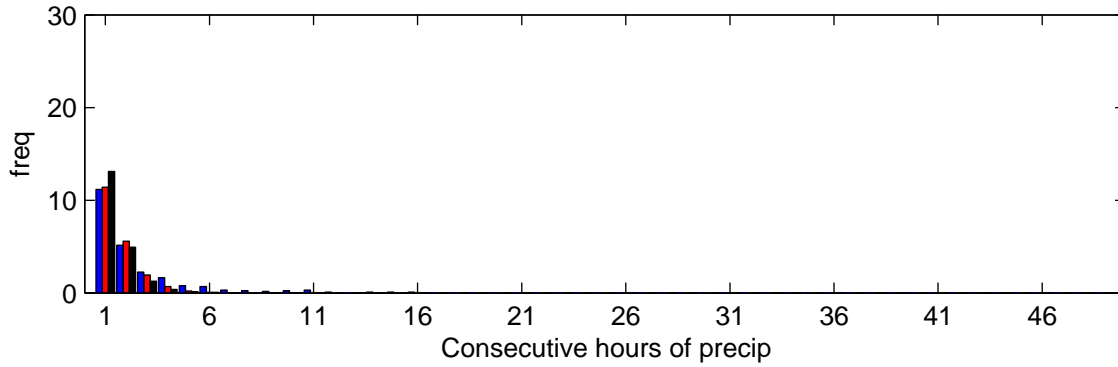

Elmdon (2020s) Medium Low

Wet Hour Persistence – January

Wet Hour Persistence – July

Frequency of wet hour amounts – January

Frequency of wet hour amounts – July