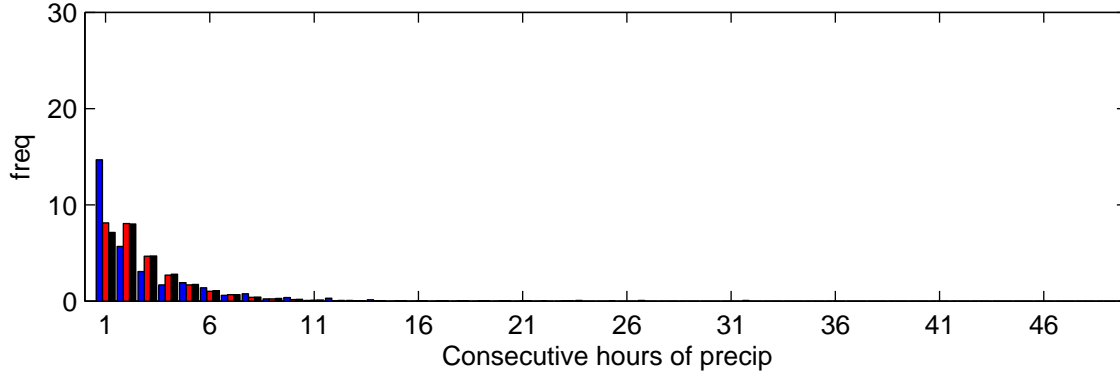

Elmdon (2080s) Medium High

Wet Hour Persistence – January

Wet Hour Persistence – July

Frequency of wet hour amounts – January

Frequency of wet hour amounts – July