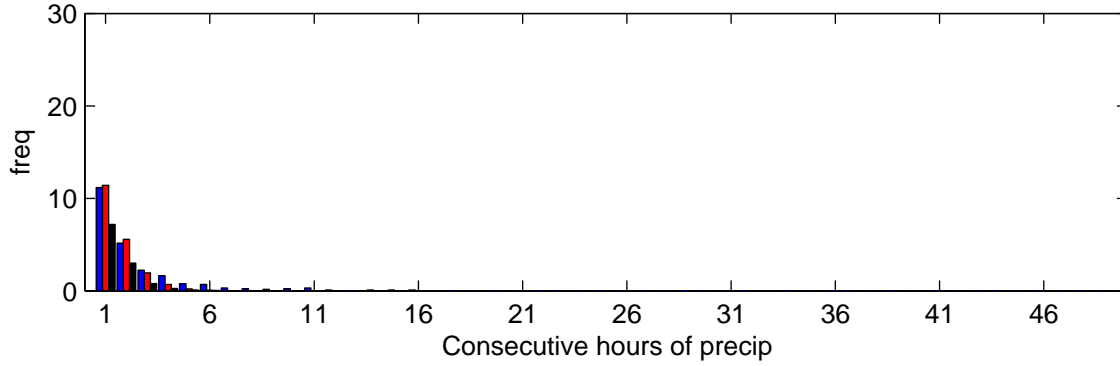

Elmdon (2080s) Medium High

Wet Hour Persistence – January

Wet Hour Persistence – July

Frequency of wet hour amounts – January

Frequency of wet hour amounts – July