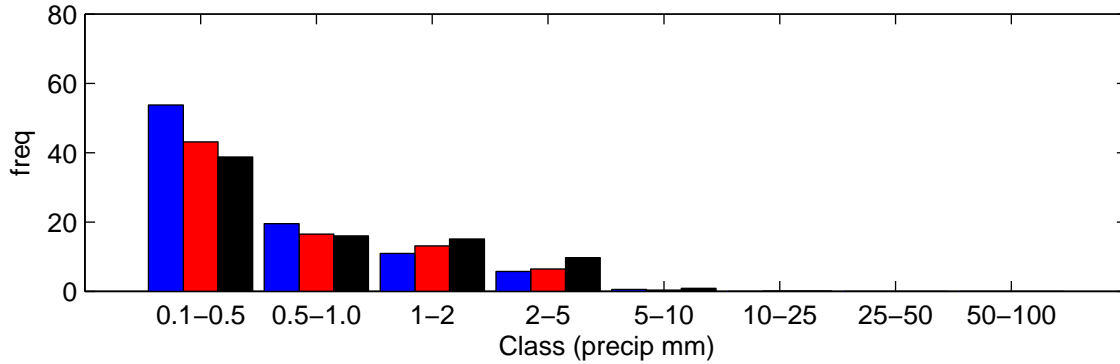

Elmdon (2080s) Medium High

Wet Hour Persistence – January

Wet Hour Persistence – July

Frequency of wet hour amounts – January

Frequency of wet hour amounts – July