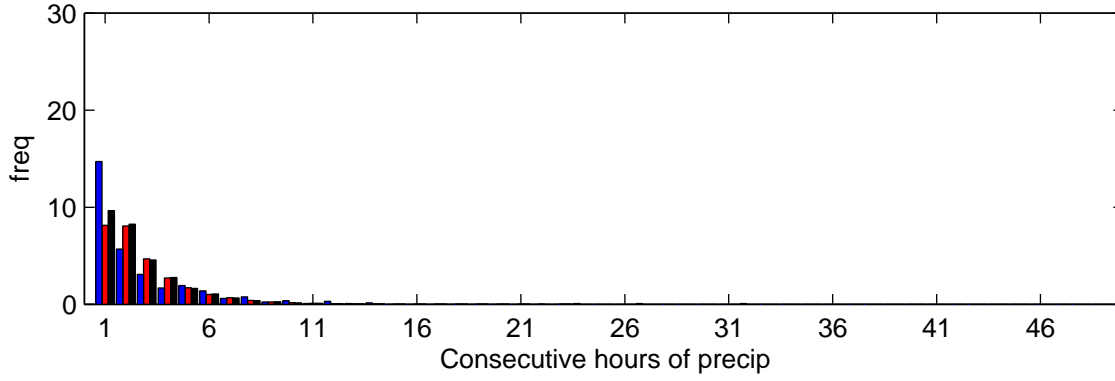

Elmdon (2020s) Medium High

Wet Hour Persistence – January

Wet Hour Persistence – July

Frequency of wet hour amounts – January

Frequency of wet hour amounts – July