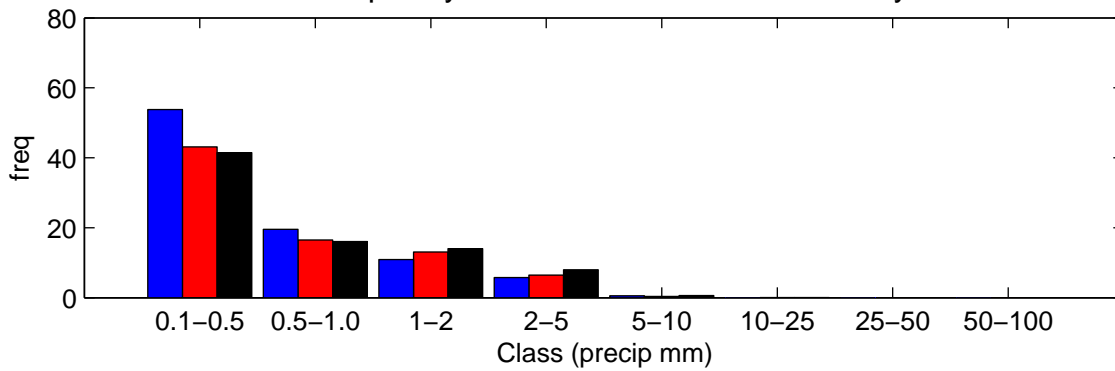

Elmdon (2020s) Medium High

Wet Hour Persistence – January

Wet Hour Persistence – July

Frequency of wet hour amounts – January

Frequency of wet hour amounts – July