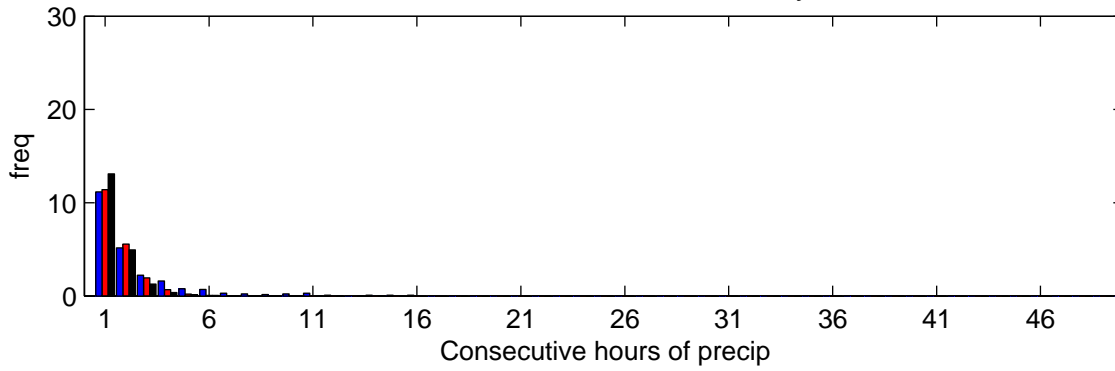

Elmdon (2020s) Medium High

Wet Hour Persistence – January

Wet Hour Persistence – July

Frequency of wet hour amounts – January

Frequency of wet hour amounts – July