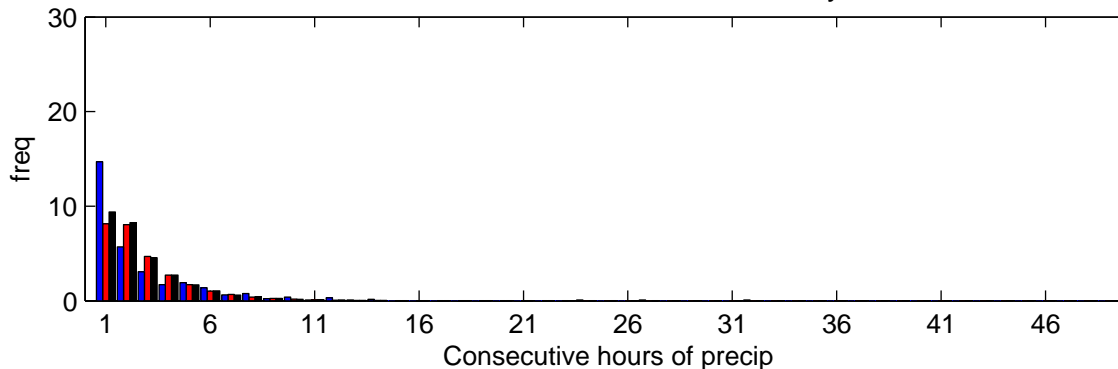

Elmdon (2080s) Low

Wet Hour Persistence – January

Wet Hour Persistence – July

Frequency of wet hour amounts – January

Frequency of wet hour amounts – July