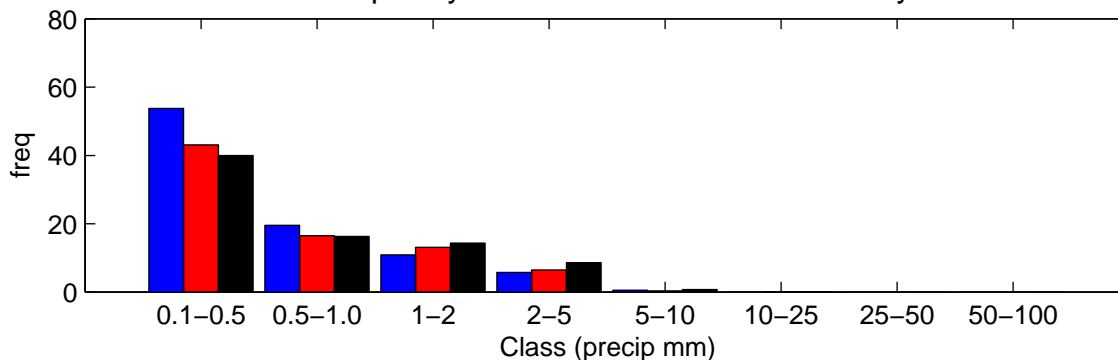

Elmdon (2080s) Low

Wet Hour Persistence – January

Wet Hour Persistence – July

Frequency of wet hour amounts – January

Frequency of wet hour amounts – July