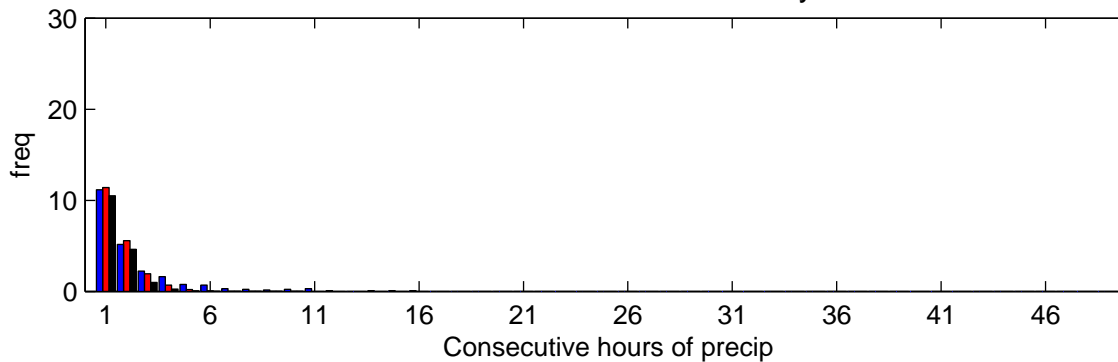

Elmdon (2080s) Low

Wet Hour Persistence – January

Wet Hour Persistence – July

Frequency of wet hour amounts – January

Frequency of wet hour amounts – July