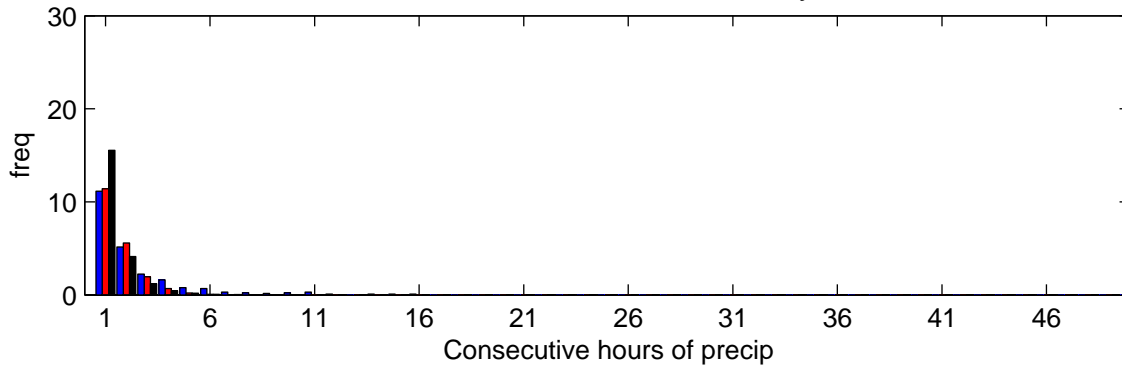

Elmdon (2020s) High

Wet Hour Persistence – January

Wet Hour Persistence – July

Frequency of wet hour amounts – January

Frequency of wet hour amounts – July