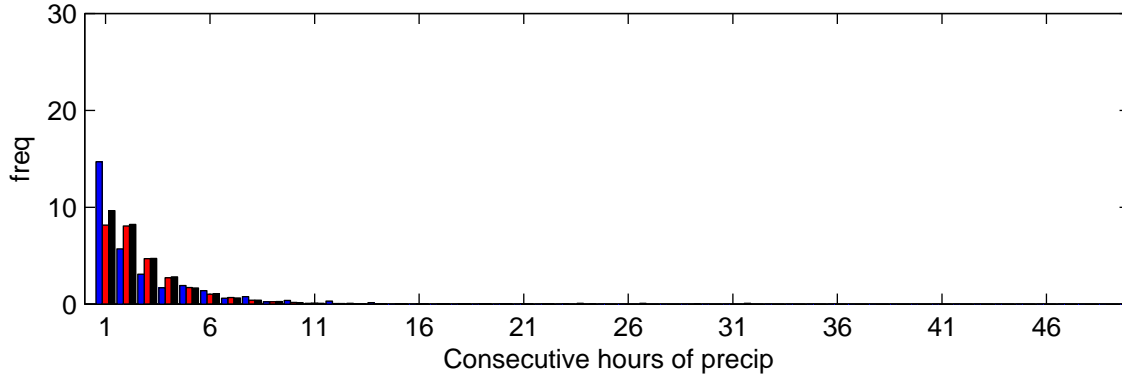

Elmdon (2020s) High

Wet Hour Persistence – January

Wet Hour Persistence – July

Frequency of wet hour amounts – January

Frequency of wet hour amounts – July