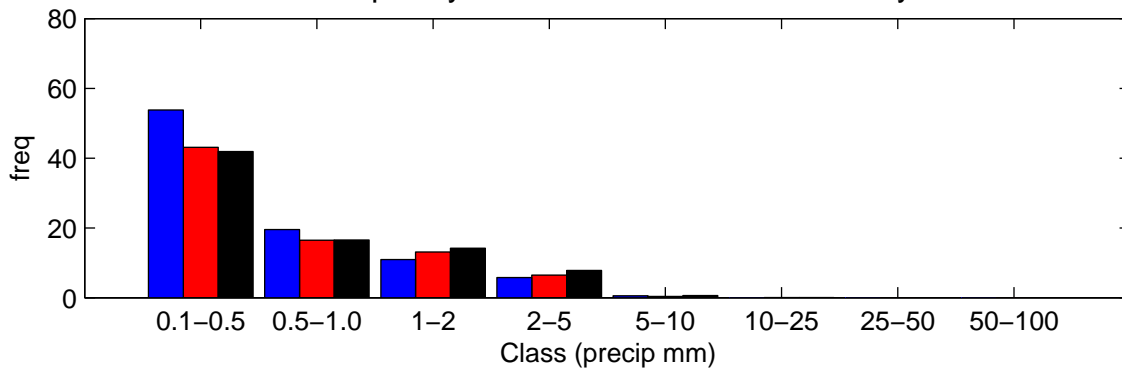

Elmdon (2020s) High

Wet Hour Persistence – January

Wet Hour Persistence – July

Frequency of wet hour amounts – January

Frequency of wet hour amounts – July