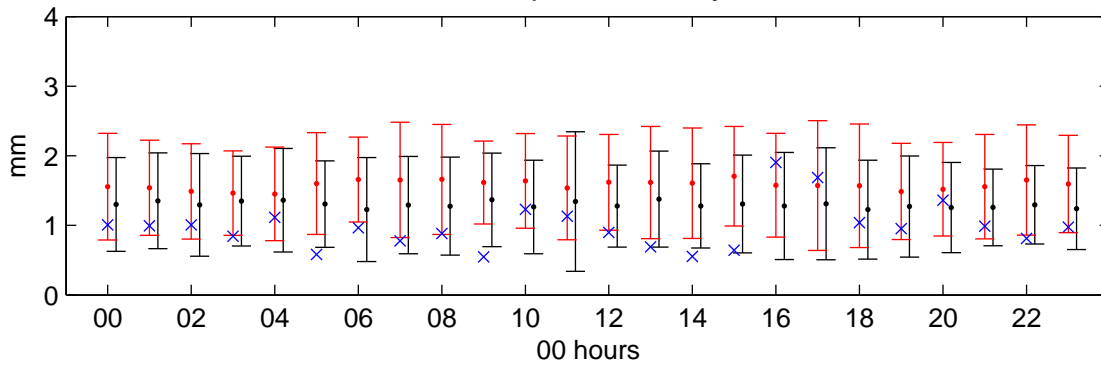

Elmdon (2080s) Medium Low

Precipitation – January

Precip percent wet hours – January

Precipitation – July

Precip percent wet hours – July