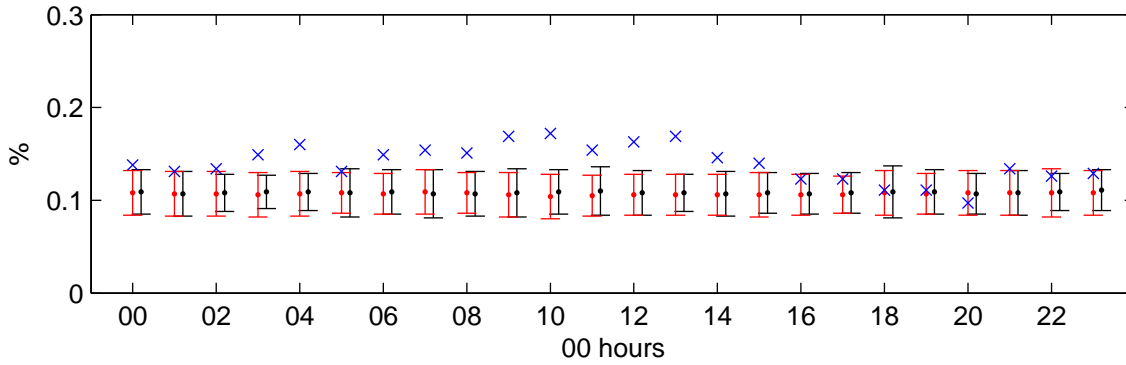

Elmdon (2080s) Medium Low

Precipitation – January

Precip percent wet hours – January

Precipitation – July

Precip percent wet hours – July