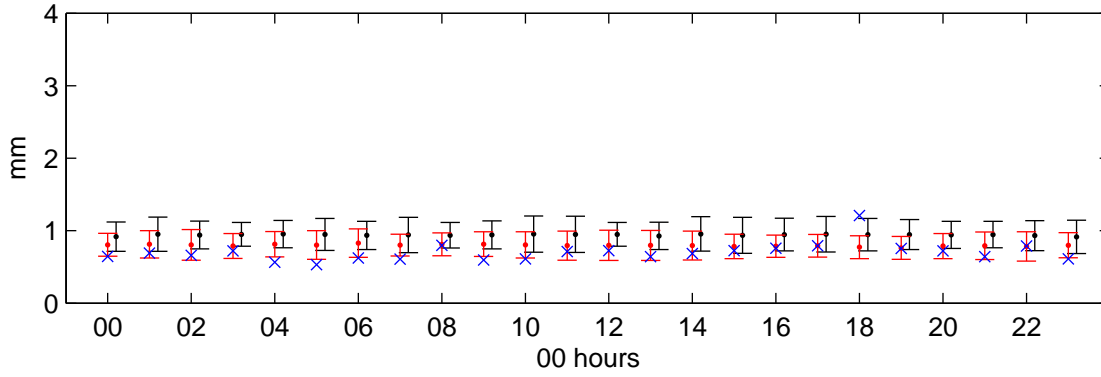

Elmdon (2080s) Medium Low

Precipitation – January

Precip percent wet hours – January

Precipitation – July

Precip percent wet hours – July