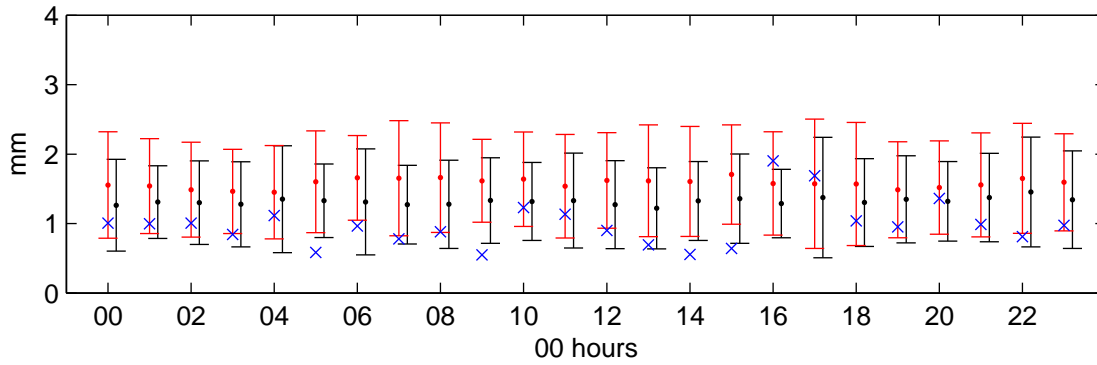

Elmdon (2020s) Medium Low

Precipitation – January

Precip percent wet hours – January

Precipitation – July

Precip percent wet hours – July