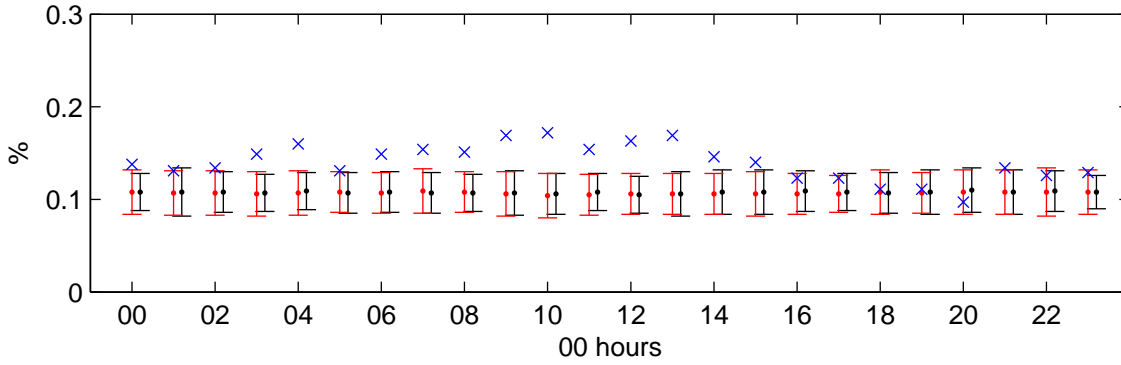

Elmdon (2020s) Medium Low

Precipitation – January

Precip percent wet hours – January

Precipitation – July

Precip percent wet hours – July