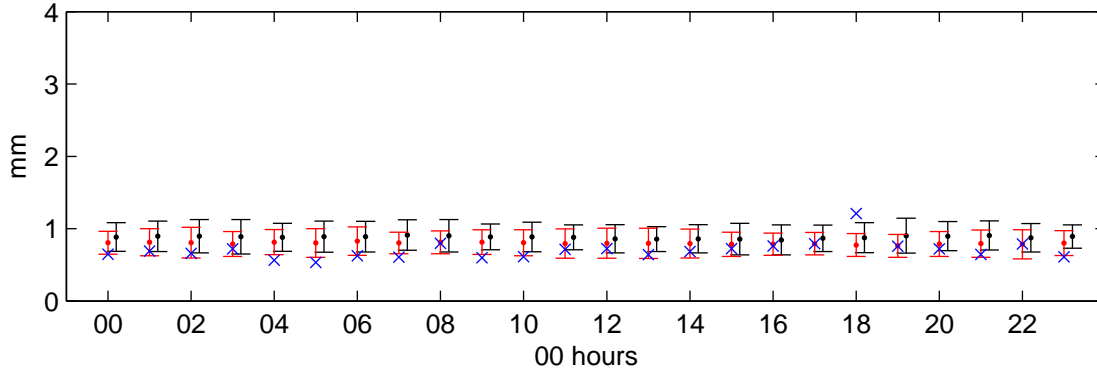

Elmdon (2020s) Medium Low

Precipitation – January

Precip percent wet hours – January

Precipitation – July

Precip percent wet hours – July