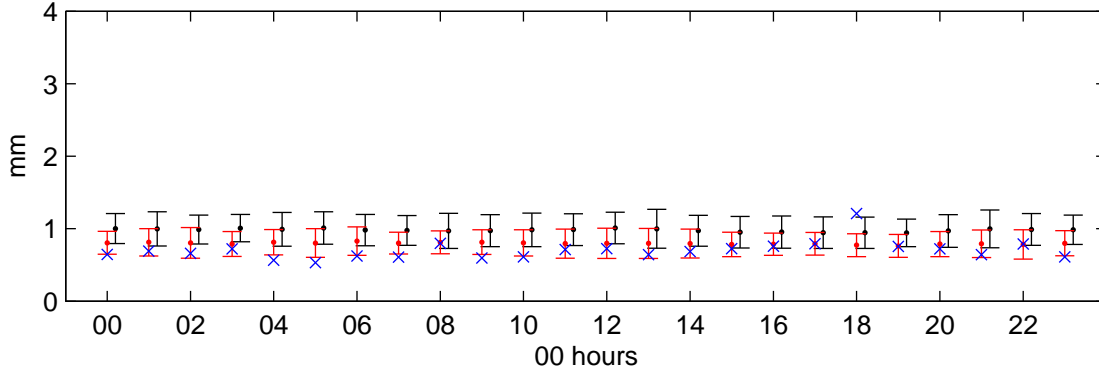

Elmdon (2080s) Medium High

Precipitation – January

Precip percent wet hours – January

Precipitation – July

Precip percent wet hours – July