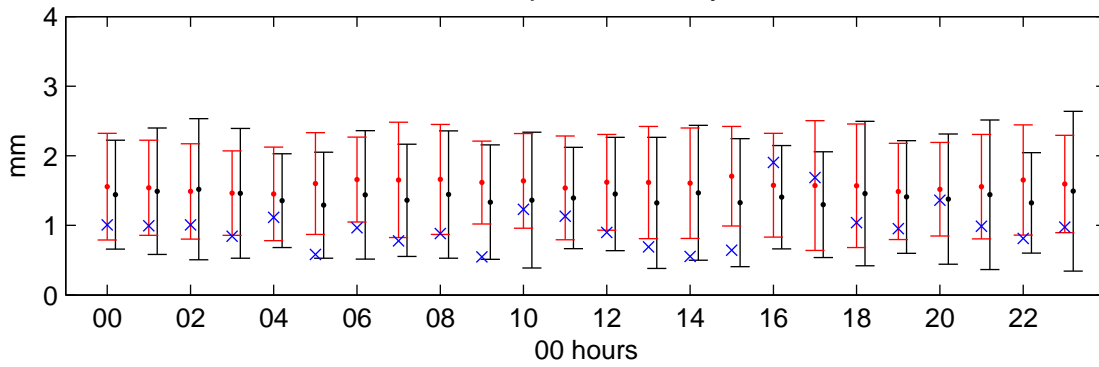

Elmdon (2080s) Medium High

Precipitation – January

Precip percent wet hours – January

Precipitation – July

Precip percent wet hours – July