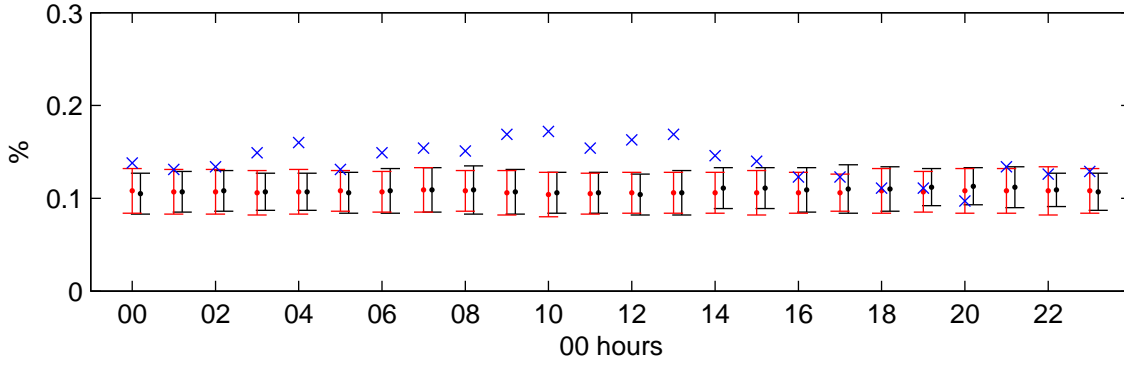

Elmdon (2080s) Medium High

Precipitation – January

Precip percent wet hours – January

Precipitation – July

Precip percent wet hours – July