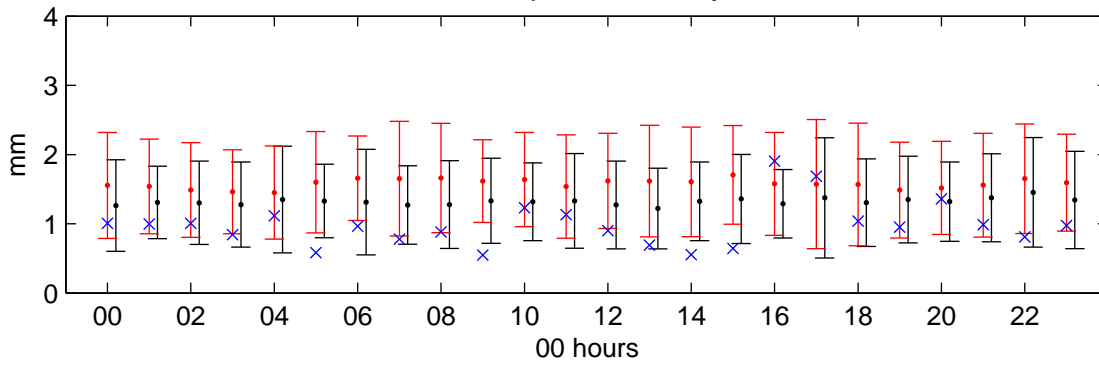

Elmdon (2020s) Medium High

Precipitation – January

Precip percent wet hours – January

Precipitation – July

Precip percent wet hours – July