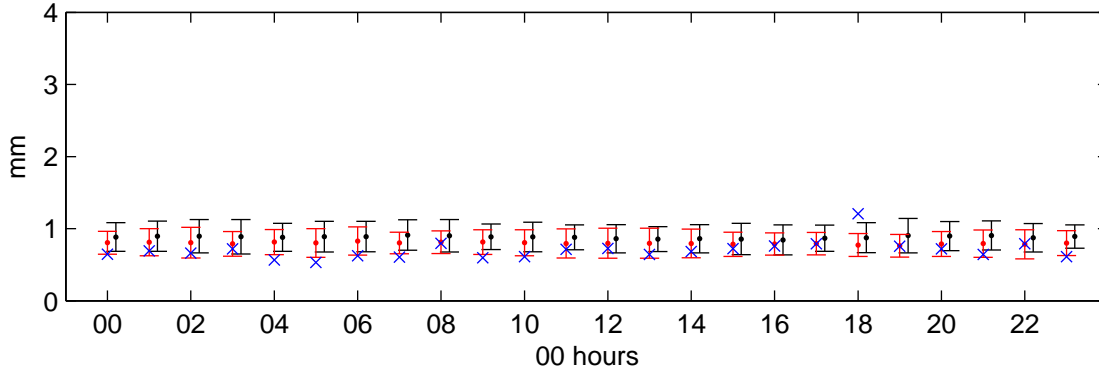

Elmdon (2020s) Medium High

Precipitation – January

Precip percent wet hours – January

Precipitation – July

Precip percent wet hours – July