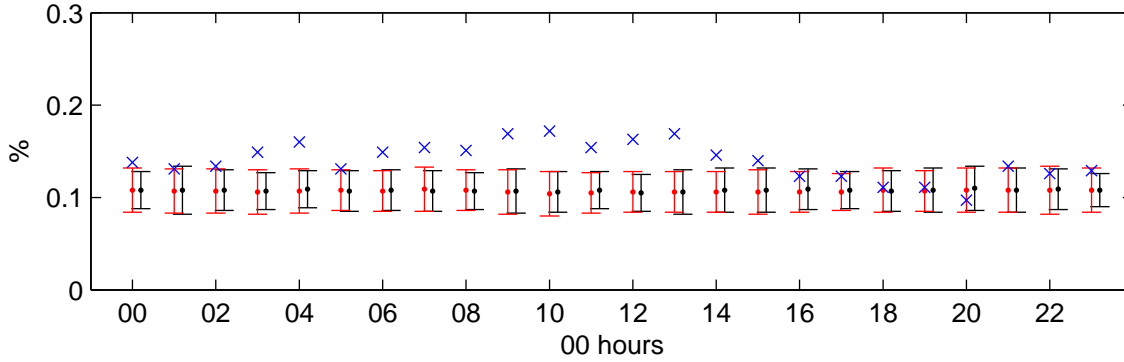

Elmdon (2020s) Medium High

Precipitation – January

Precip percent wet hours – January

Precipitation – July

Precip percent wet hours – July