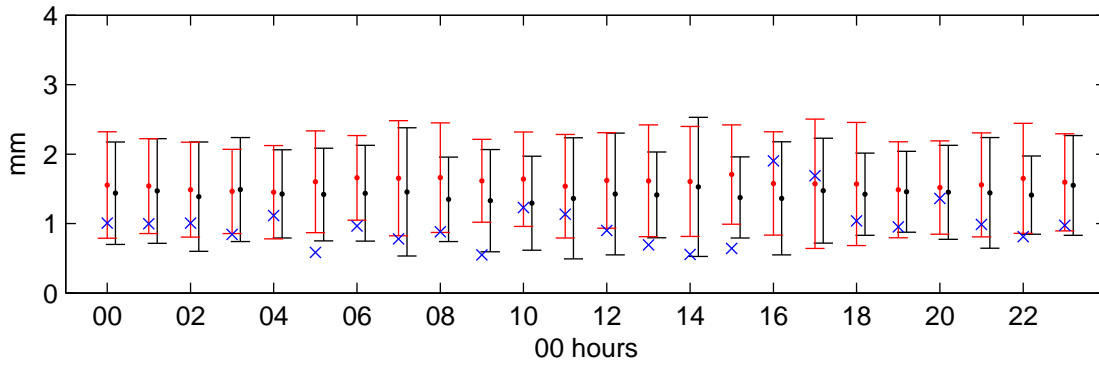

Elmdon (2080s) Low

Precipitation – January

Precip percent wet hours – January

Precipitation – July

Precip percent wet hours – July