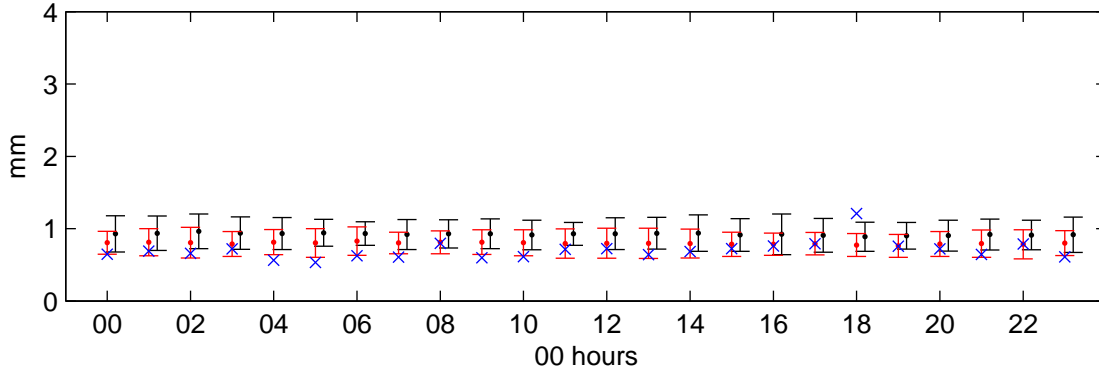

Elmdon (2080s) Low

Precipitation – January

Precip percent wet hours – January

Precipitation – July

Precip percent wet hours – July