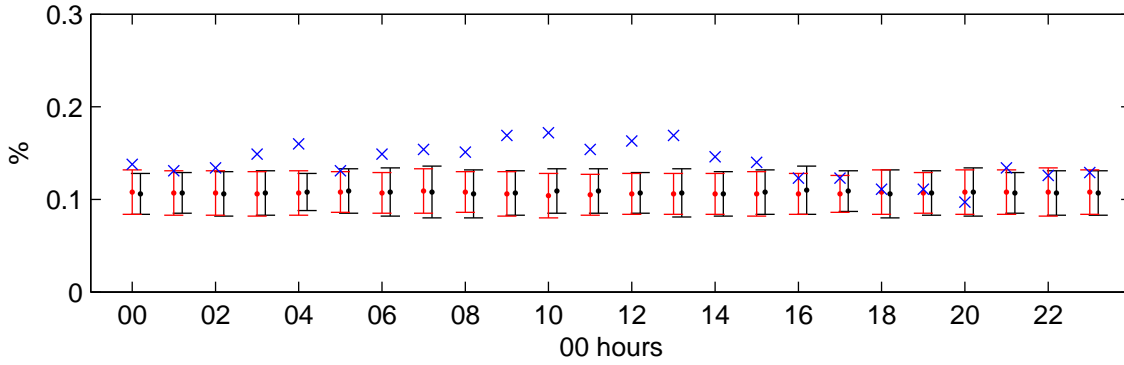

Elmdon (2080s) Low

Precipitation – January

Precip percent wet hours – January

Precipitation – July

Precip percent wet hours – July