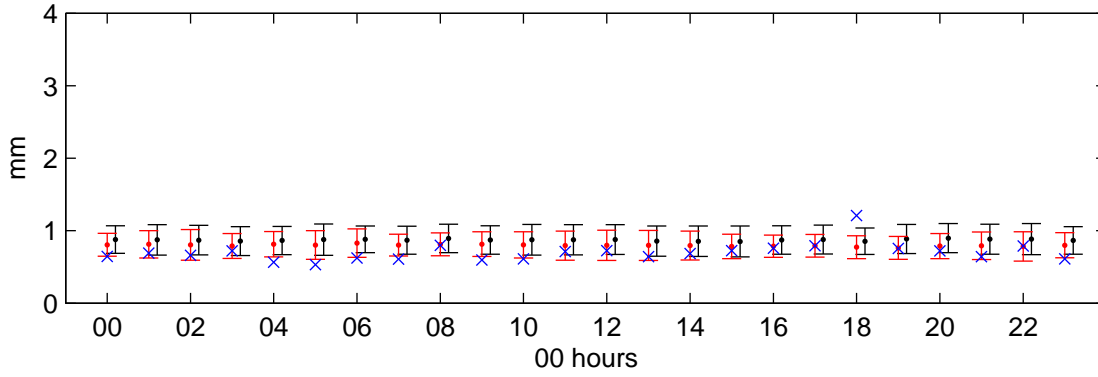

Elmdon (2020s) Low

Precipitation – January

Precip percent wet hours – January

Precipitation – July

Precip percent wet hours – July