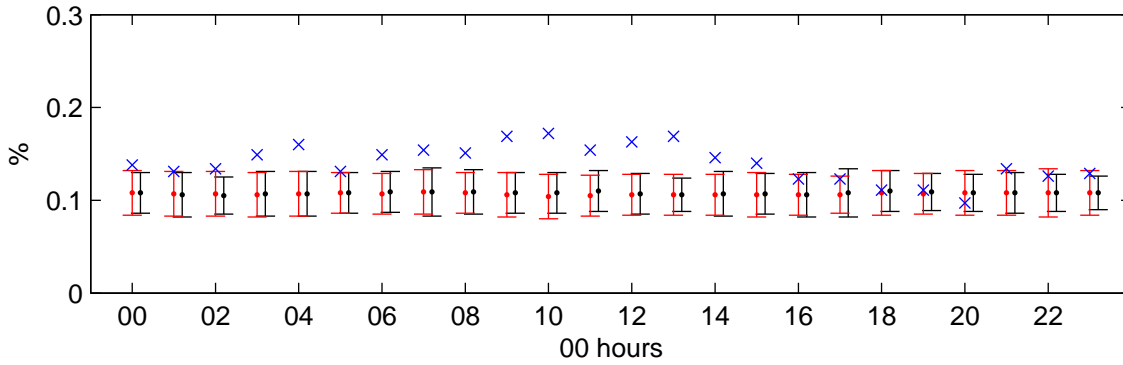

Elmdon (2020s) Low

Precipitation – January

Precip percent wet hours – January

Precipitation – July

Precip percent wet hours – July