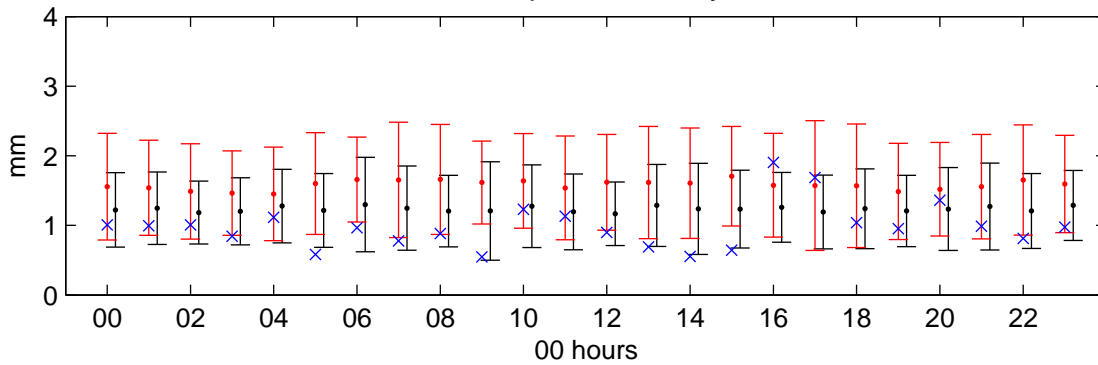

Elmdon (2020s) Low

Precipitation – January

Precip percent wet hours – January

Precipitation – July

Precip percent wet hours – July