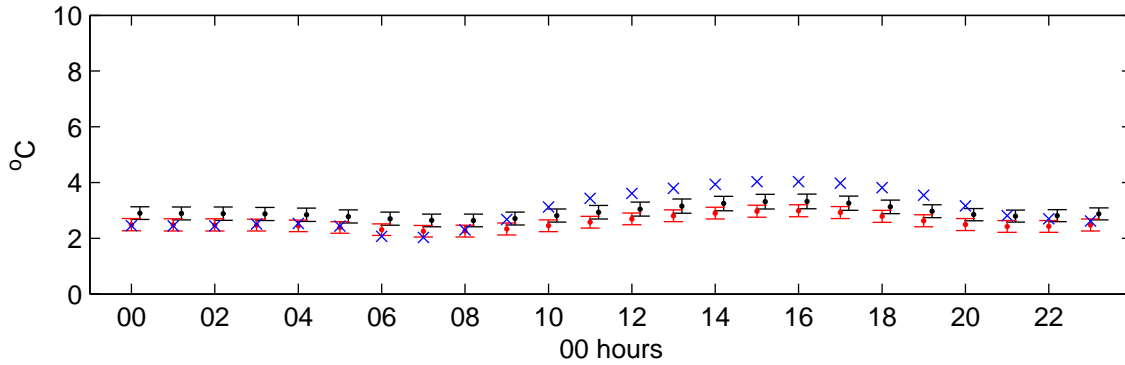

Elmdon (2080s) Medium Low – hourly standard deviations

Temperature – January

Temperature – July

Sunshine – January

Sunshine – July