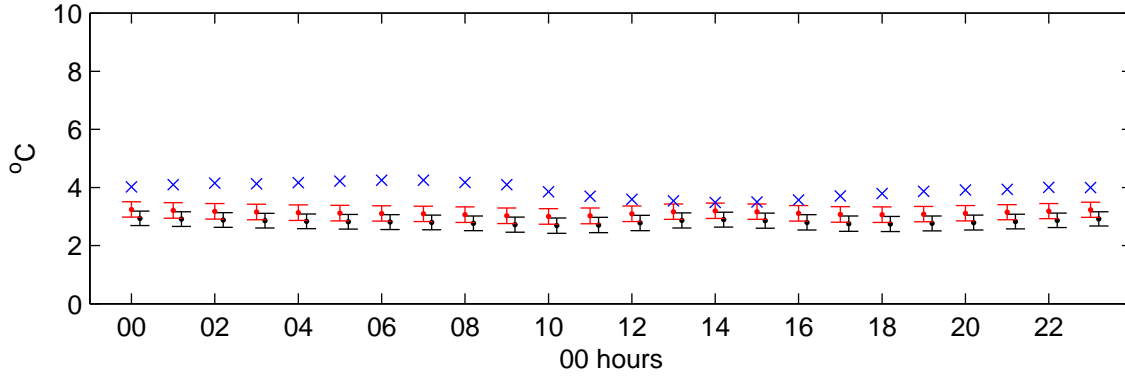

Elmdon (2080s) Medium Low – hourly standard deviations

Temperature – January

Temperature – July

Sunshine – January

Sunshine – July