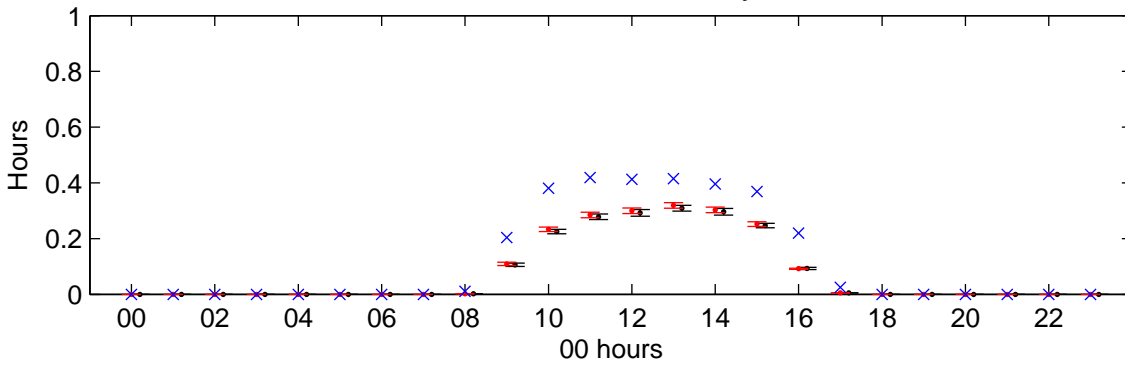

Elmdon (2080s) Medium Low – hourly standard deviations

Temperature – January

Temperature – July

Sunshine – January

Sunshine – July