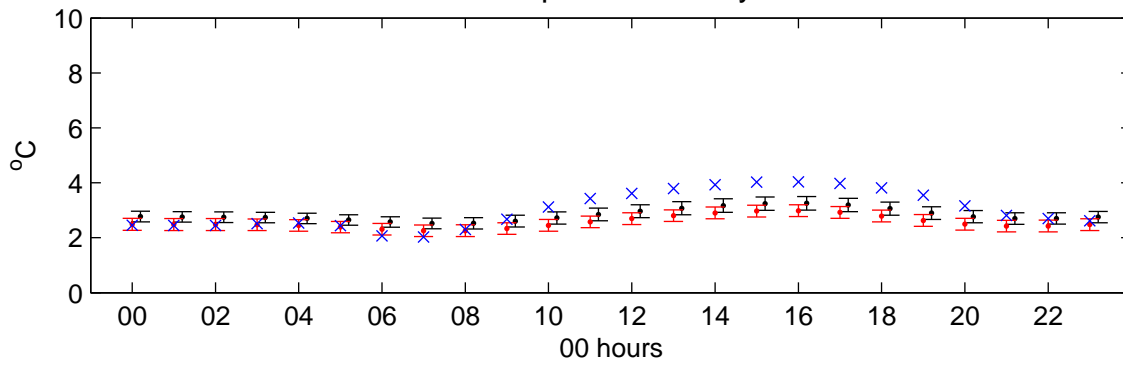

Elmdon (2050s) Medium Low – hourly standard deviations

Temperature – January

Temperature – July

Sunshine – January

Sunshine – July