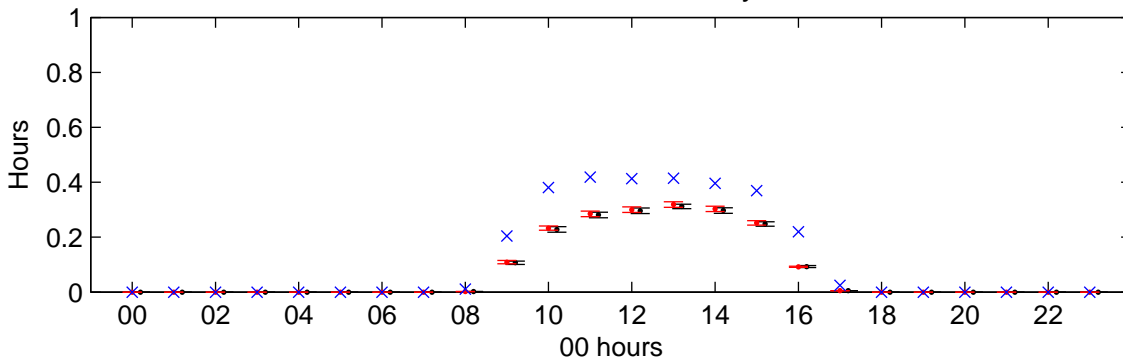

Elmdon (2050s) Medium Low – hourly standard deviations

Temperature – January

Temperature – July

Sunshine – January

Sunshine – July