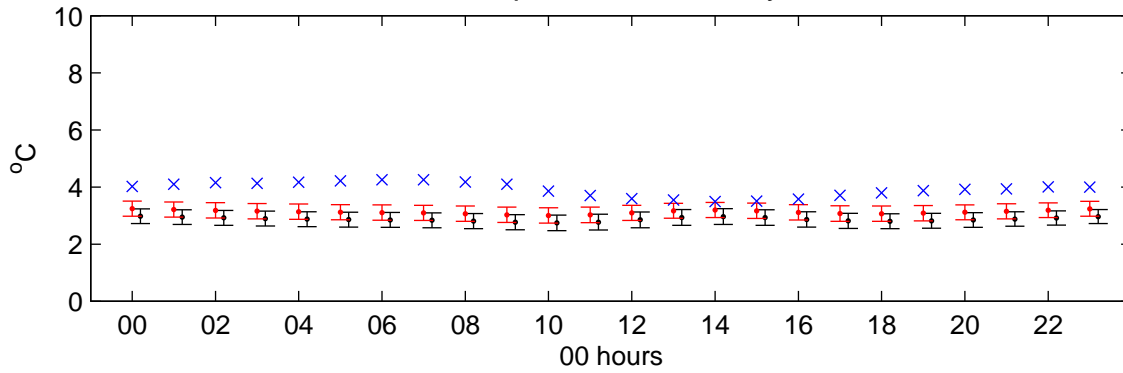

Elmdon (2050s) Medium Low – hourly standard deviations

Temperature – January

Temperature – July

Sunshine – January

Sunshine – July