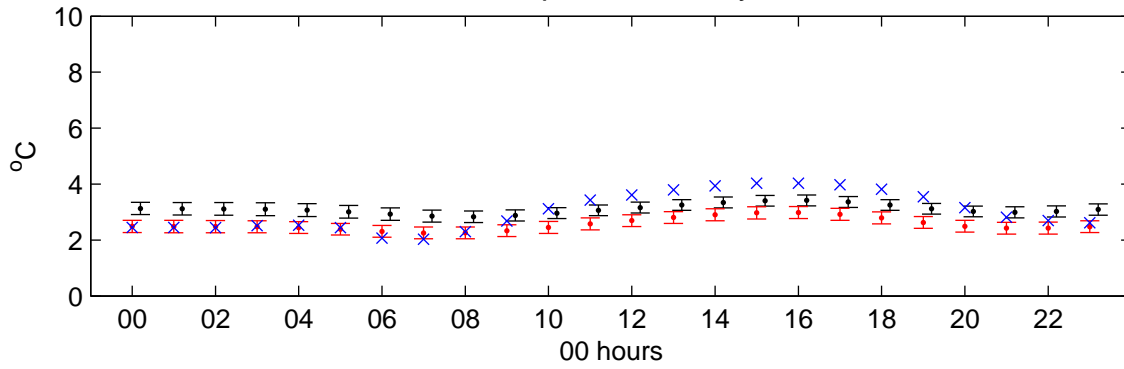

Temperature – July