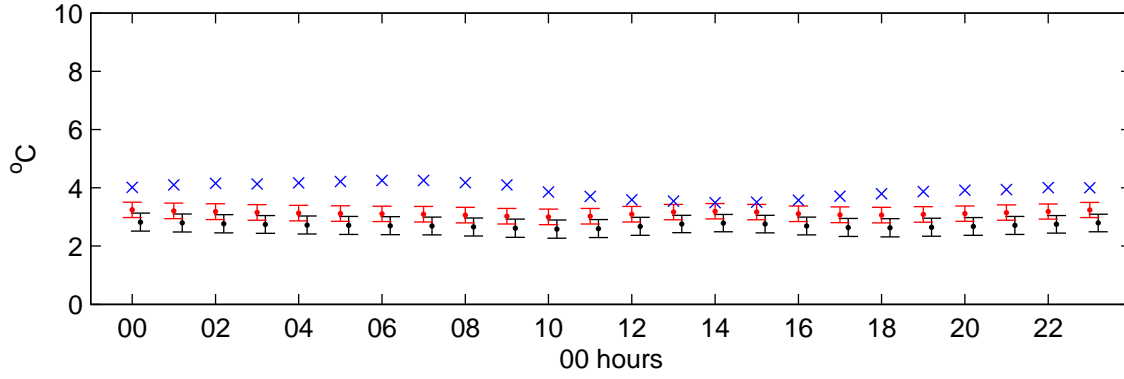

Elmdon (2080s) Medium High – hourly standard deviations

Temperature – January