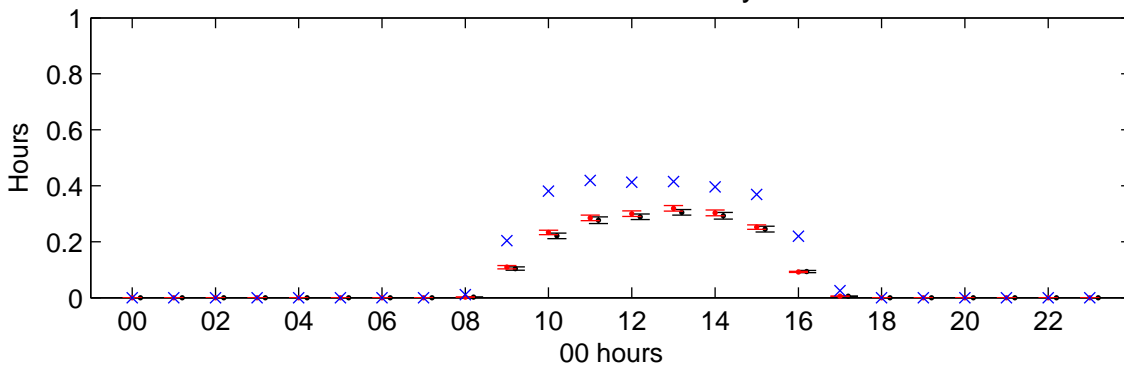

Sunshine – January