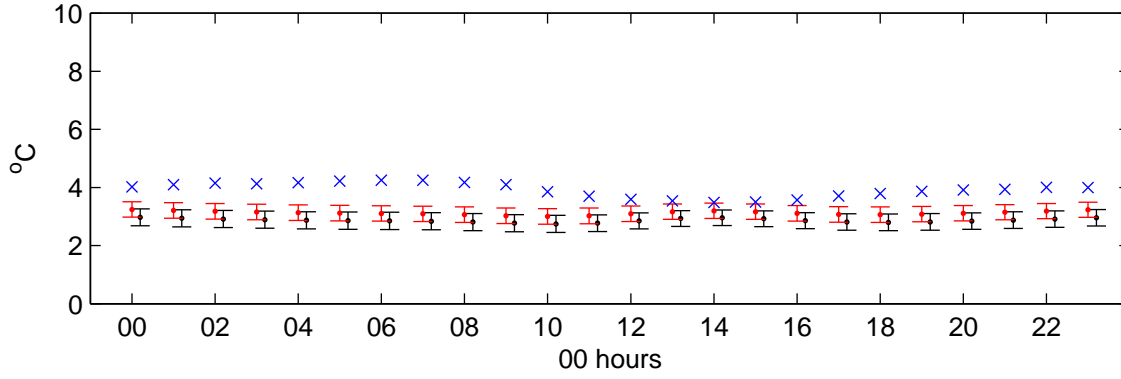

Elmdon (2080s) Low – hourly standard deviations

Temperature – January

Temperature – July

Sunshine – January

Sunshine – July