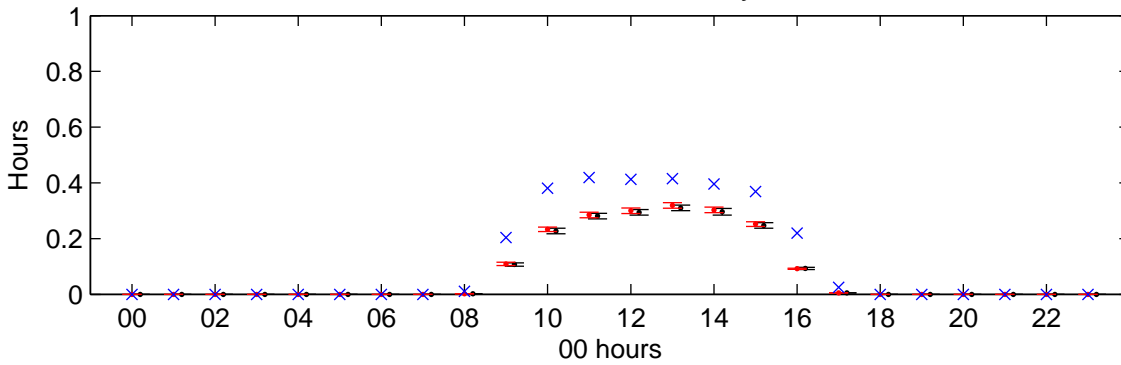

Elmdon (2080s) Low – hourly standard deviations

Temperature – January

Temperature – July

Sunshine – January

Sunshine – July