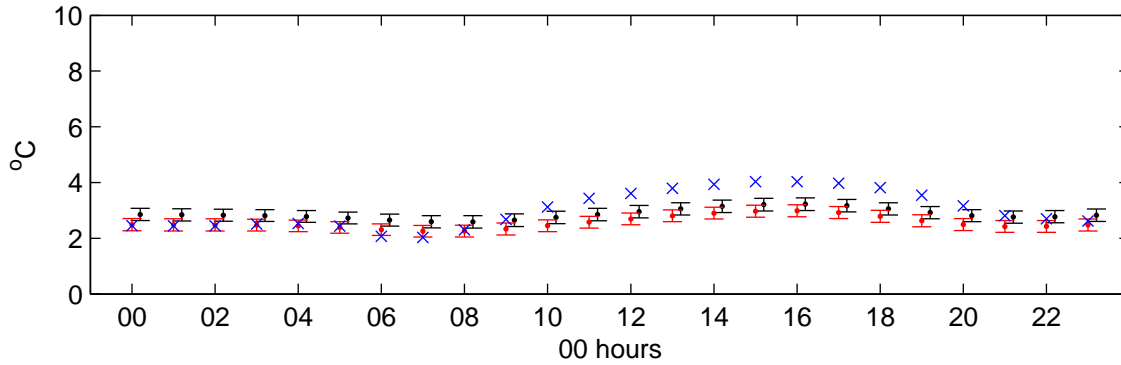

Elmdon (2080s) Low – hourly standard deviations

Temperature – January

Temperature – July

Sunshine – January

Sunshine – July