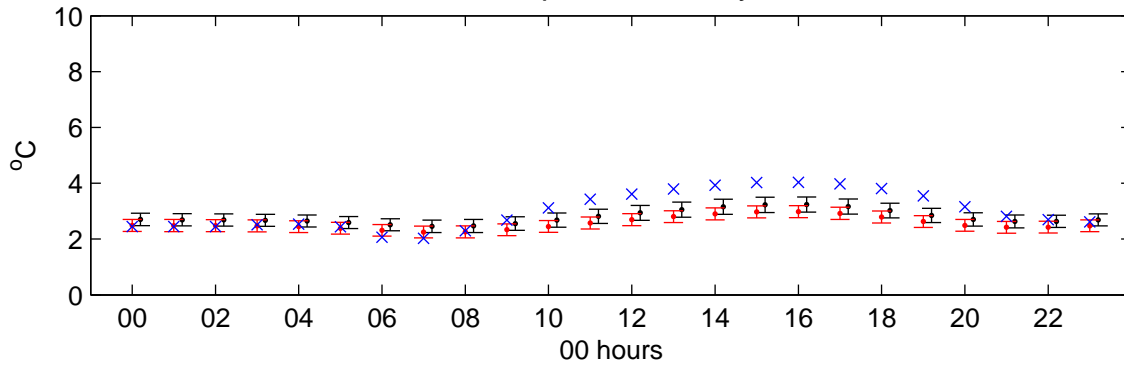

Elmdon (2050s) Low – hourly standard deviations

Temperature – January

Temperature – July

Sunshine – January

Sunshine – July