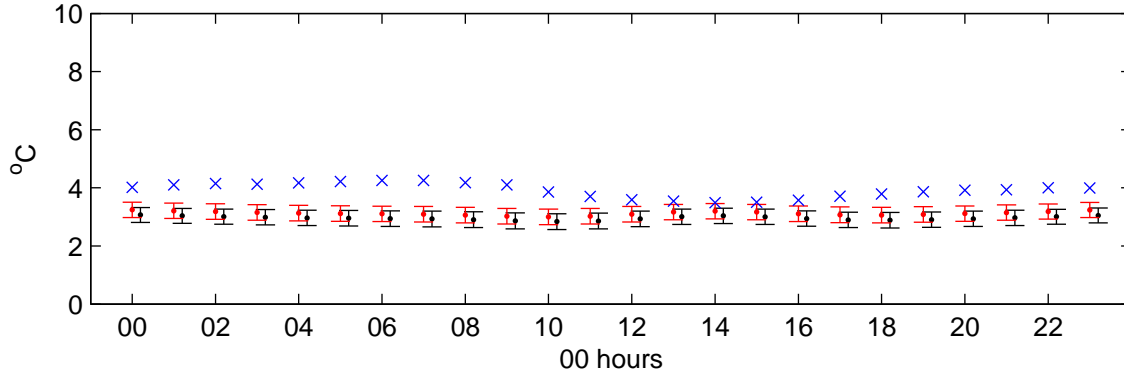

Elmdon (2050s) Low – hourly standard deviations

Temperature – January

Temperature – July

Sunshine – January

Sunshine – July