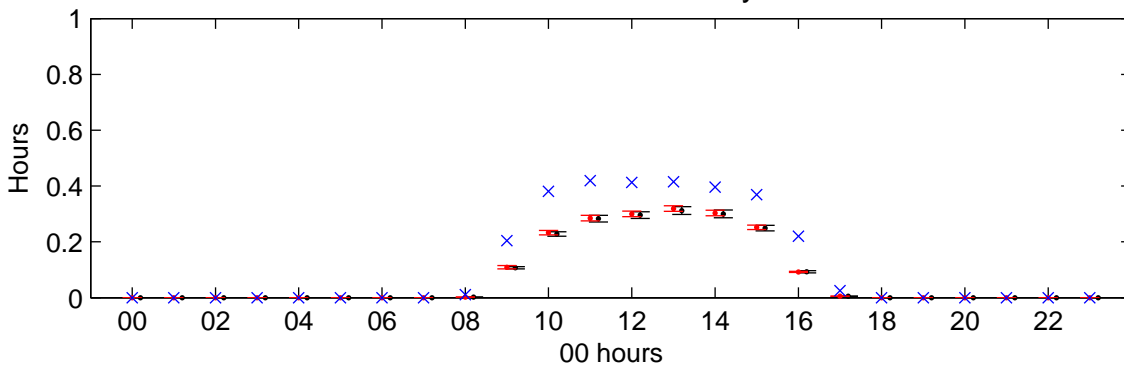

Elmdon (2050s) Low – hourly standard deviations

Temperature – January

Temperature – July

Sunshine – January

Sunshine – July