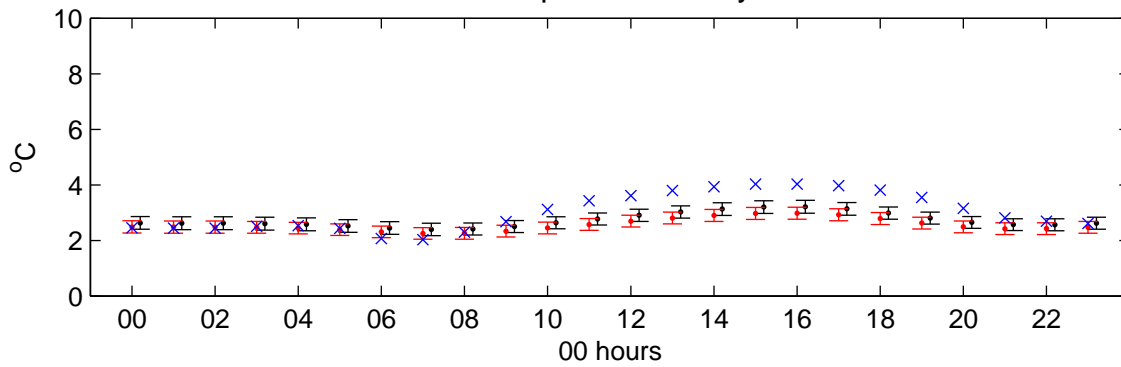

Elmdon (2020s) Low – hourly standard deviations

Temperature – January

Temperature – July

Sunshine – January

Sunshine – July