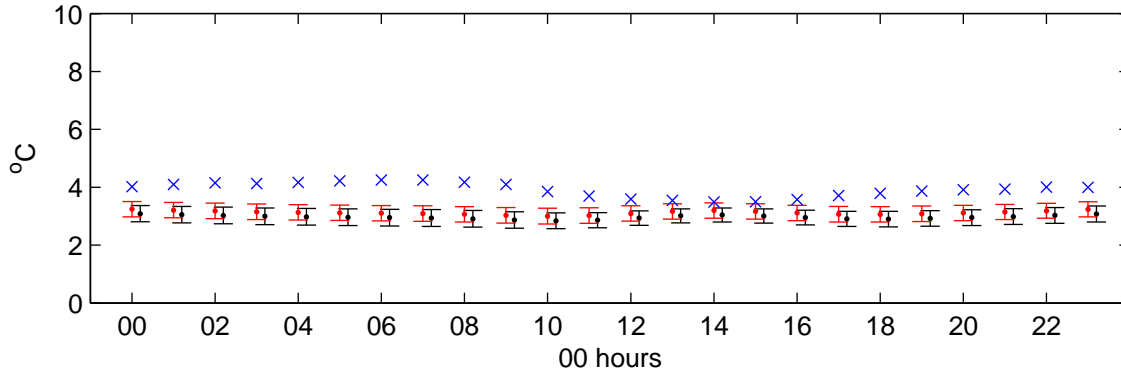

Elmdon (2020s) Low – hourly standard deviations

Temperature – January

Temperature – July

Sunshine – January

Sunshine – July