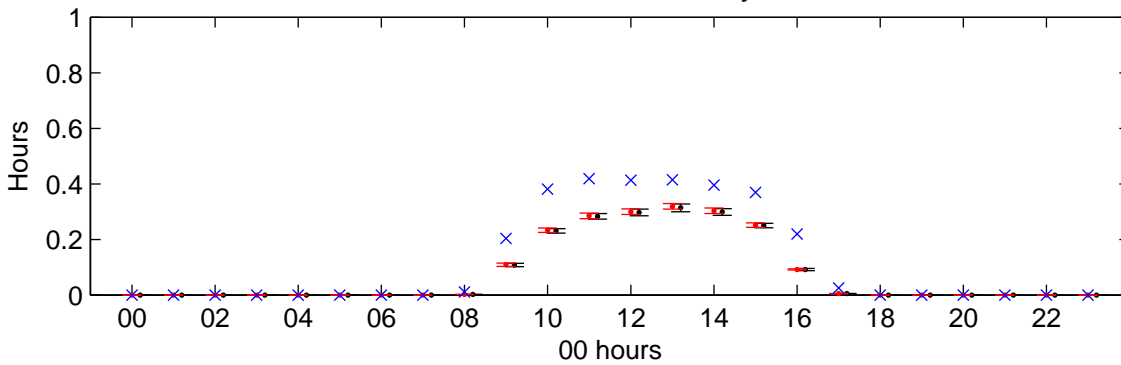

Elmdon (2020s) Low – hourly standard deviations

Temperature – January

Temperature – July

Sunshine – January

Sunshine – July