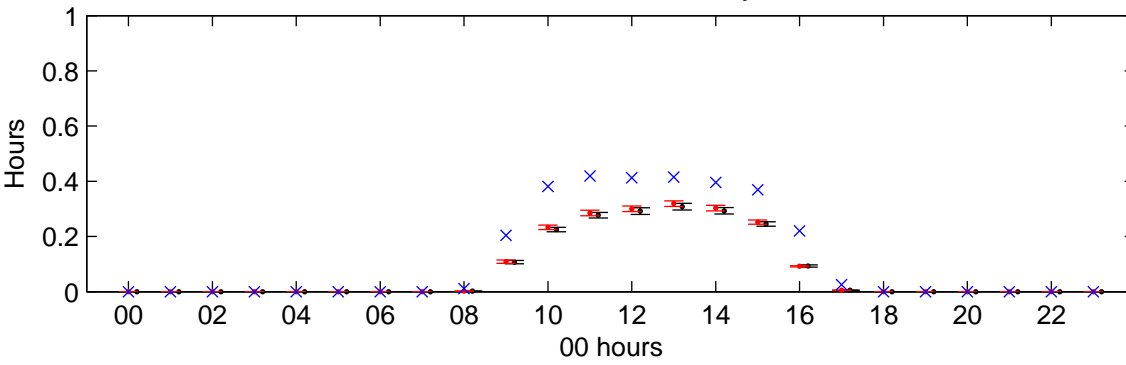

Elmdon (2050s) High – hourly standard deviations

Temperature – January

Temperature – July

Sunshine – January

Sunshine – July