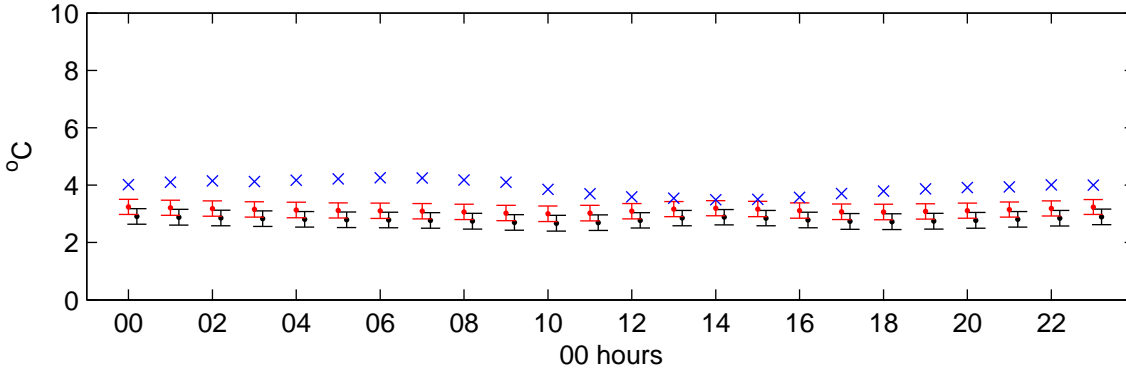

Elmdon (2050s) High – hourly standard deviations

Temperature – January

Temperature – July

Sunshine – January

Sunshine – July