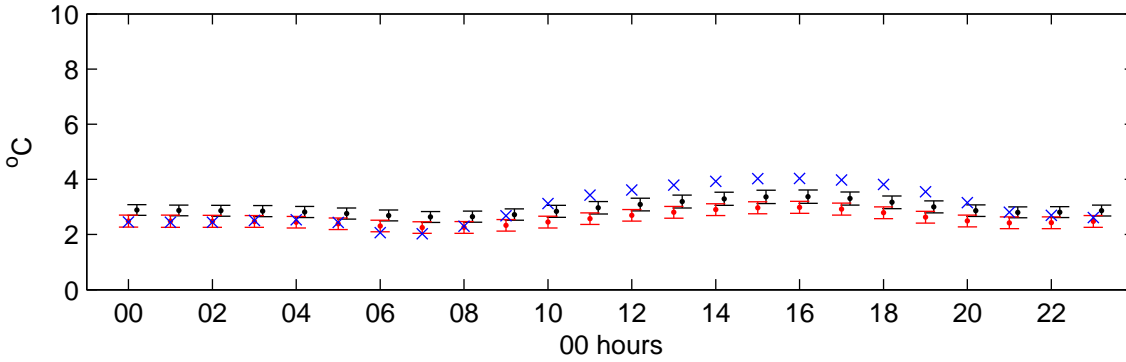

Elmdon (2050s) High – hourly standard deviations

Temperature – January

Temperature – July

Sunshine – January

Sunshine – July