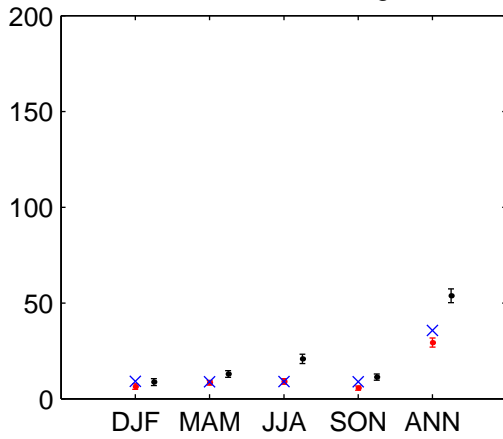

Yeovilton (2020s) Perturbed – Medium Low

Fraction of total precipitation from intense events

Maximum number of consecutive dry days

Number of "Hot days"

Heatwave duration

Number of "Warm nights"

Number of "Cold nights"