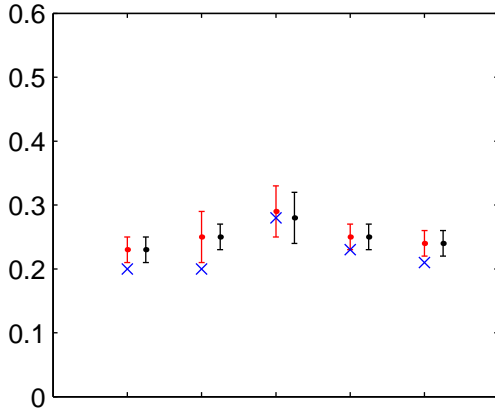

Yeovilton (2020s) Perturbed – Medium Low

Fraction of total precipitation from intense events

Maximum number of consecutive dry days

Number of "Hot days"

Heatwave duration

Number of "Warm nights"

Number of "Cold nights"