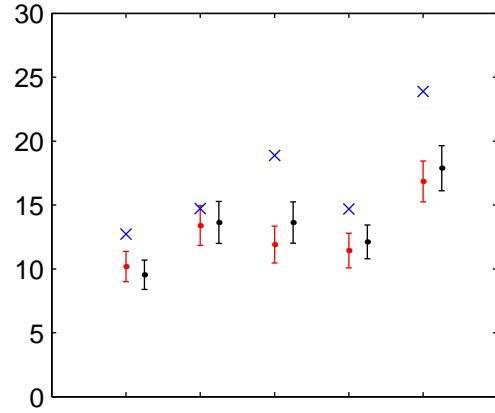

Yeovilton (2020s) Perturbed – Medium Low

Fraction of total precipitation from intense events

Maximum number of consecutive dry days

Number of "Hot days"

Heatwave duration

Number of "Warm nights"

Number of "Cold nights"