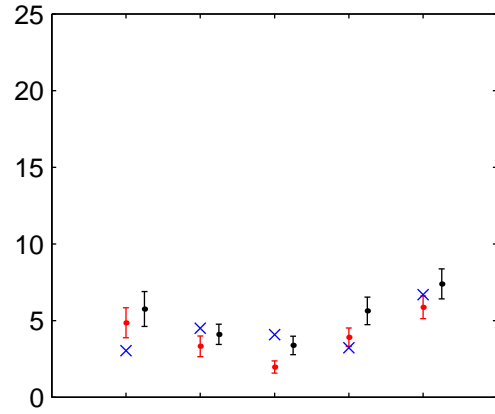

Yeovilton (2020s) Perturbed – Medium Low

Fraction of total precipitation from intense events

Maximum number of consecutive dry days

Number of "Hot days"

Heatwave duration

Number of "Warm nights"

Number of "Cold nights"