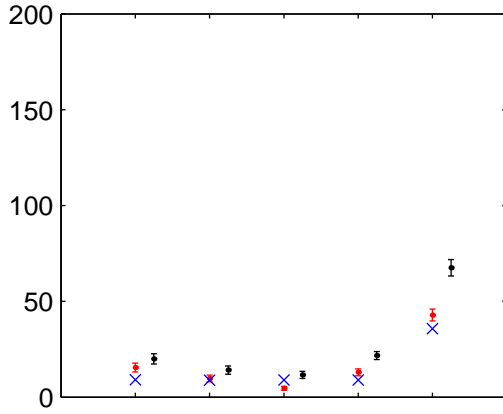

Yeovilton (2020s) Perturbed – Medium Low

Fraction of total precipitation from intense events

Maximum number of consecutive dry days

Number of "Hot days"

Heatwave duration

Number of "Warm nights"

Number of "Cold nights"