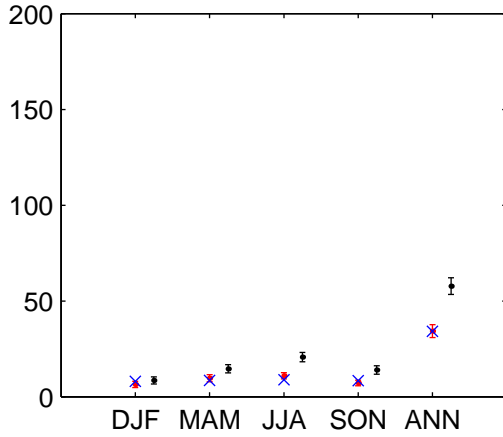

Paisley (2020s) Perturbed – Medium Low

Fraction of total precipitation from intense events

Maximum number of consecutive dry days

Number of "Hot days"

Heatwave duration

Number of "Warm nights"

Number of "Cold nights"