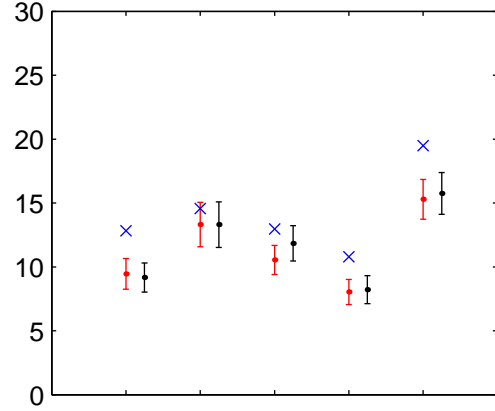

Paisley (2020s) Perturbed – Medium Low

Fraction of total precipitation from intense events

Maximum number of consecutive dry days

Number of "Hot days"

Heatwave duration

Number of "Warm nights"

Number of "Cold nights"