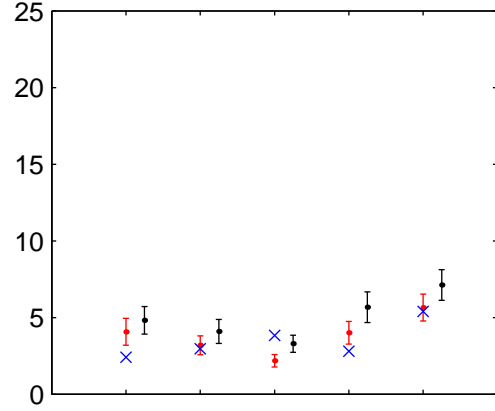

Paisley (2020s) Perturbed – Medium Low

Fraction of total precipitation from intense events

Maximum number of consecutive dry days

Number of "Hot days"

Heatwave duration

Number of "Warm nights"

Number of "Cold nights"