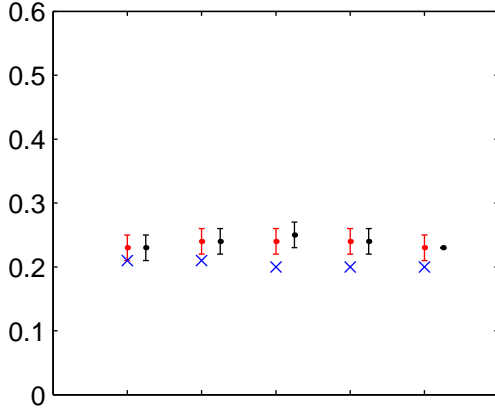

Paisley (2020s) Perturbed – Medium Low

Fraction of total precipitation from intense events

Maximum number of consecutive dry days

Number of "Hot days"

Heatwave duration

Number of "Warm nights"

Number of "Cold nights"