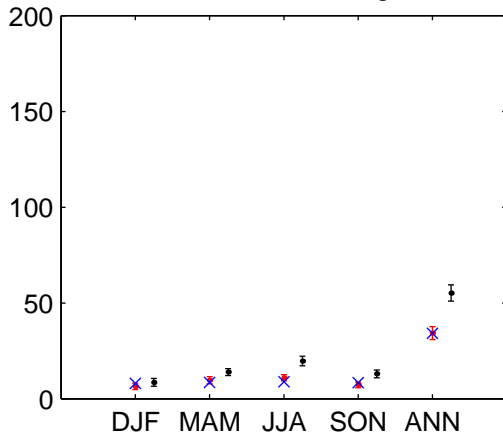

Paisley (2020s) Perturbed – Low

Fraction of total precipitation from intense events

Maximum number of consecutive dry days

Number of "Hot days"

Heatwave duration

Number of "Warm nights"

Number of "Cold nights"