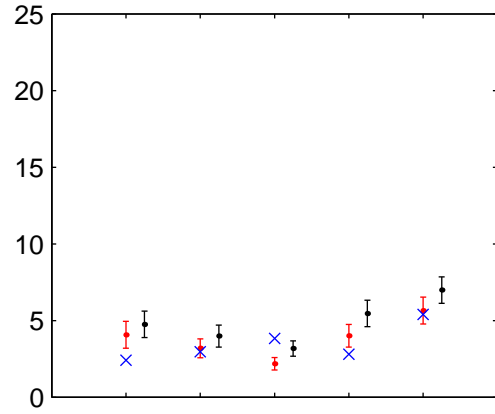

Paisley (2020s) Perturbed – Low

Fraction of total precipitation from intense events

Maximum number of consecutive dry days

Number of "Hot days"

Heatwave duration

Number of "Warm nights"

Number of "Cold nights"