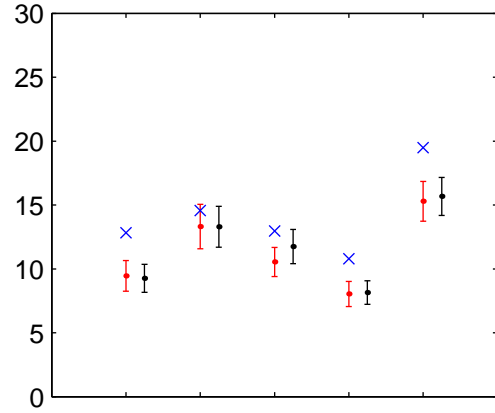

Paisley (2020s) Perturbed – Low

Fraction of total precipitation from intense events

Maximum number of consecutive dry days

Number of "Hot days"

Heatwave duration

Number of "Warm nights"

Number of "Cold nights"