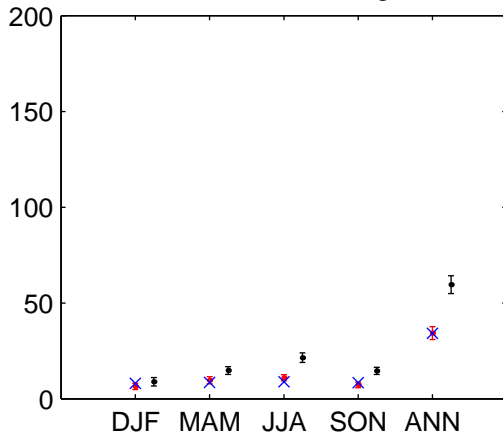

Paisley (2020s) Perturbed – High

Fraction of total precipitation from intense events

Maximum number of consecutive dry days

Number of "Hot days"

Heatwave duration

Number of "Warm nights"

Number of "Cold nights"