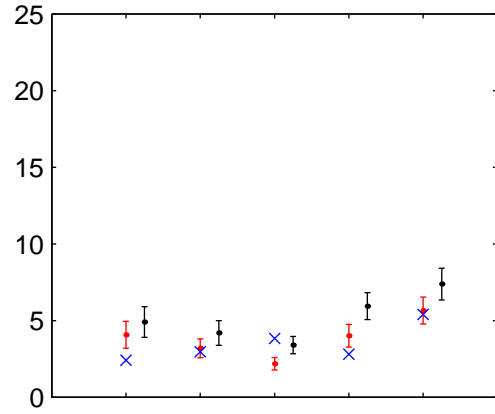

Paisley (2020s) Perturbed – High

Fraction of total precipitation from intense events

Maximum number of consecutive dry days

Number of "Hot days"

Heatwave duration

Number of "Warm nights"

Number of "Cold nights"