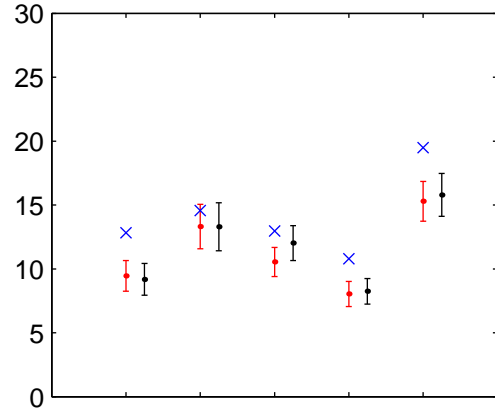

Paisley (2020s) Perturbed – High

Fraction of total precipitation from intense events

Maximum number of consecutive dry days

Number of "Hot days"

Heatwave duration

Number of "Warm nights"

Number of "Cold nights"