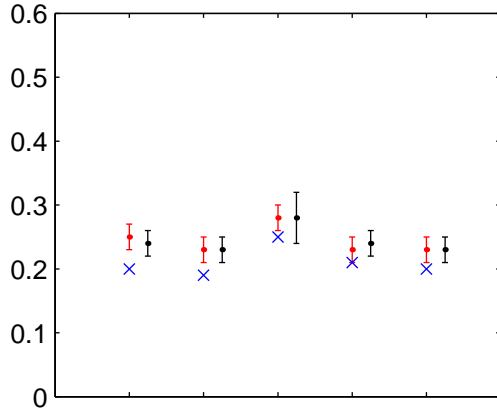

Coltishall (2020s) Perturbed – Medium Low

Fraction of total precipitation from intense events

Maximum number of consecutive dry days

Number of "Hot days"

Heatwave duration

Number of "Warm nights"

Number of "Cold nights"