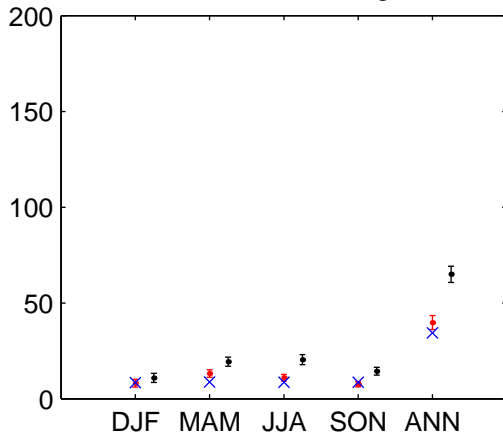

Coltishall (2020s) Perturbed – Medium Low

Fraction of total precipitation from intense events

Maximum number of consecutive dry days

Number of "Hot days"

Heatwave duration

Number of "Warm nights"

Number of "Cold nights"