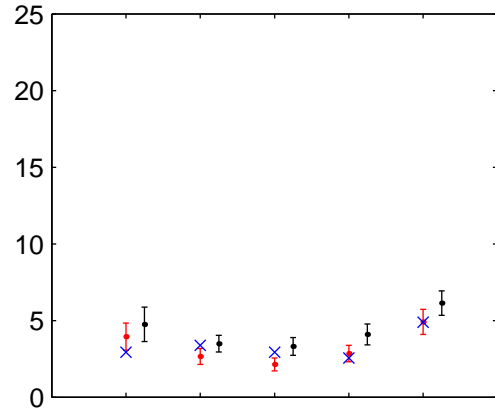

Coltishall (2020s) Perturbed – Medium Low

Fraction of total precipitation from intense events

Maximum number of consecutive dry days

Number of "Hot days"

Heatwave duration

Number of "Warm nights"

Number of "Cold nights"