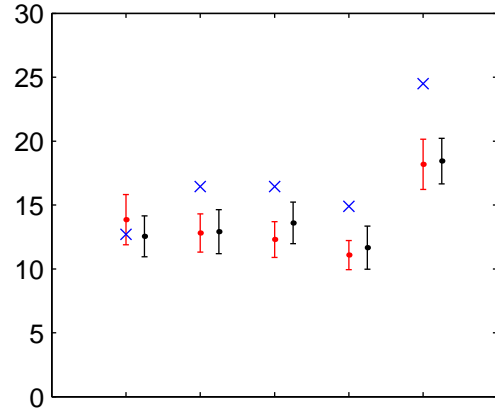

Coltishall (2020s) Perturbed – Medium Low

Fraction of total precipitation from intense events

Maximum number of consecutive dry days

Number of "Hot days"

Heatwave duration

Number of "Warm nights"

Number of "Cold nights"