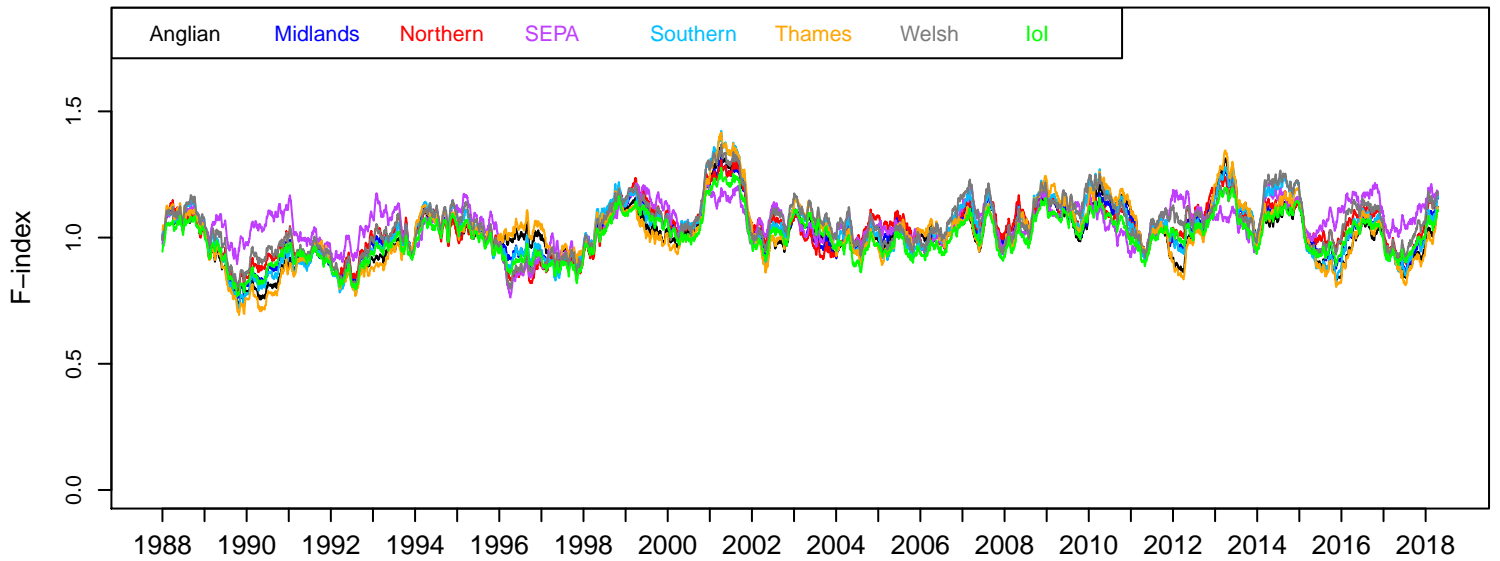

30 day moving average

90 day moving average

365 day moving average

Latest ncep update 18/4/2018 (checked daily)