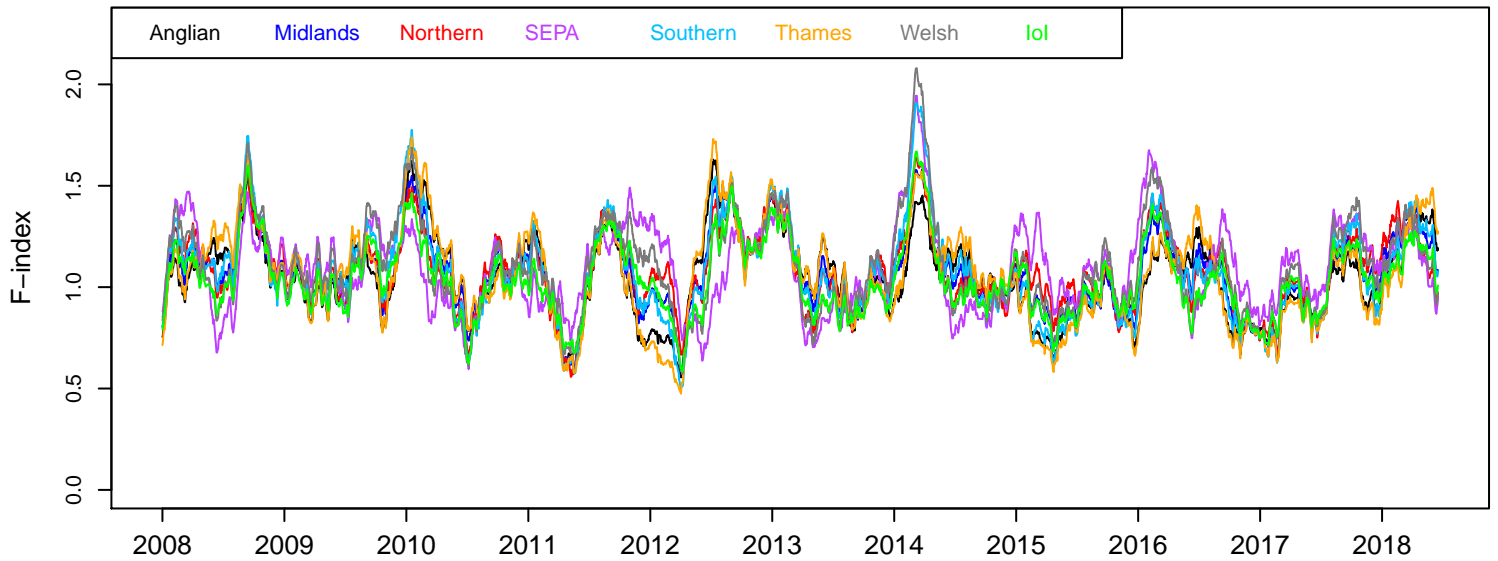

30 day moving average

90 day moving average

365 day moving average

Latest ncep update 17/6/2018 (checked daily)