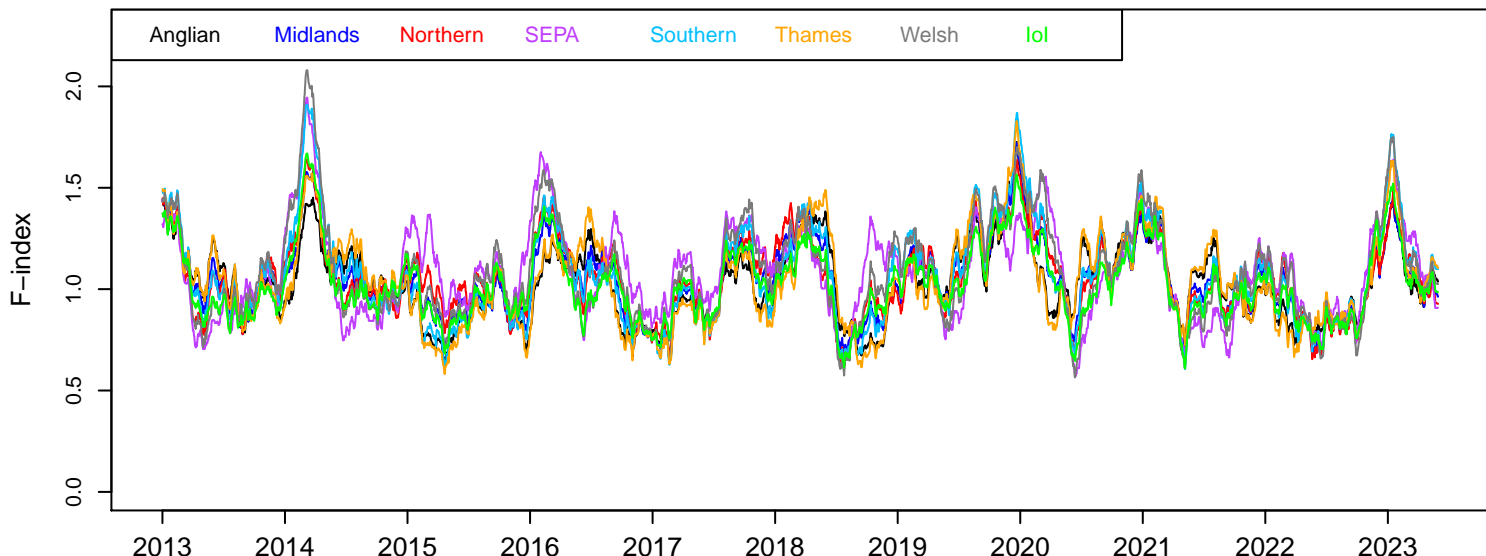

30 day moving average

90 day moving average

365 day moving average

Latest ncep update 31/5/2023 (checked daily)