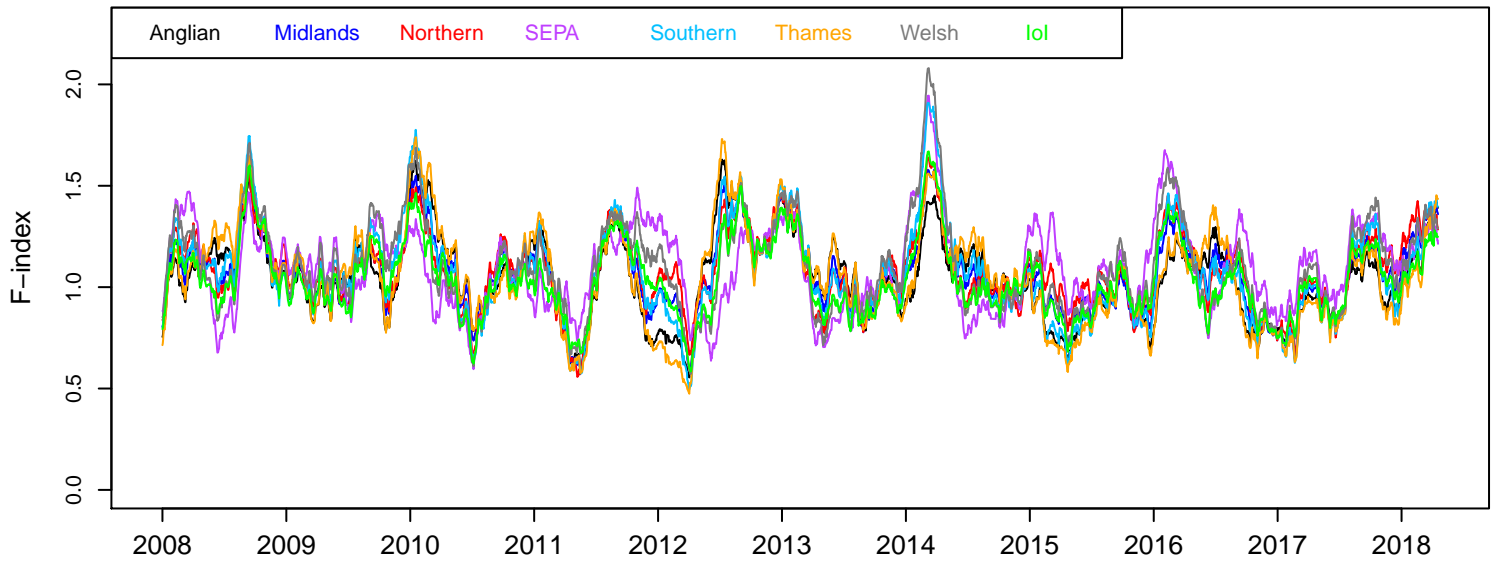

30 day moving average

90 day moving average

365 day moving average

Latest ncep update 18/4/2018 (checked daily)