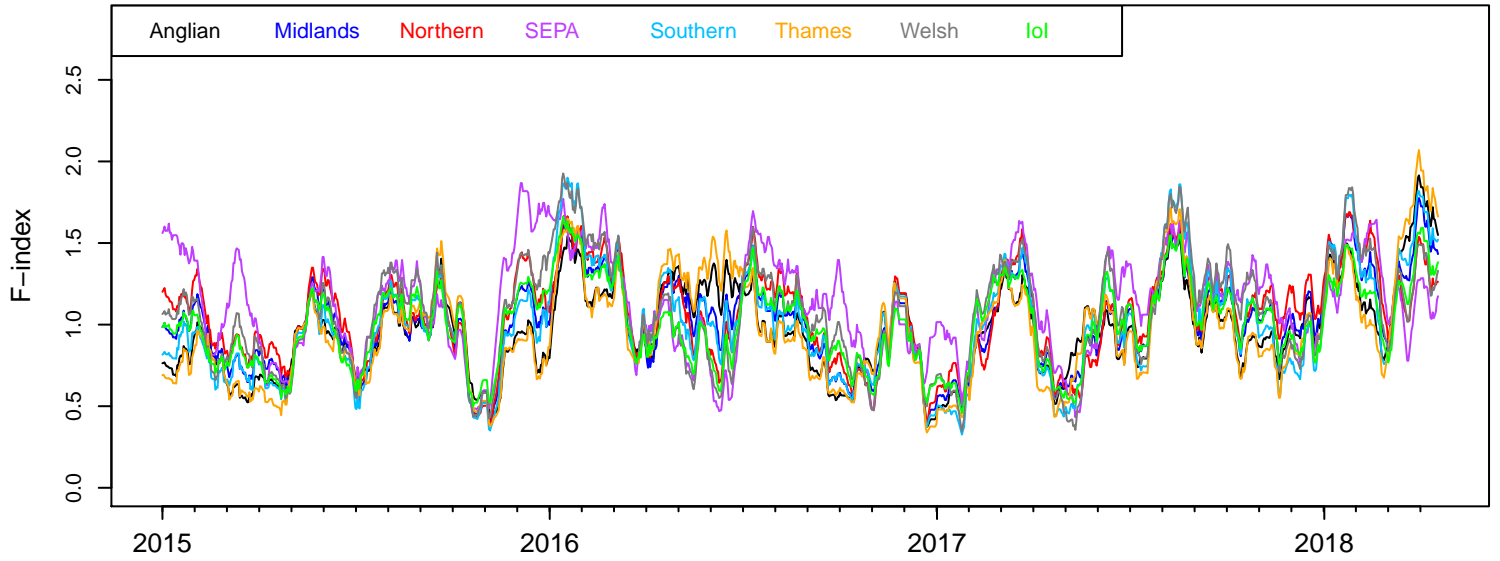

30 day moving average

90 day moving average

365 day moving average

Latest ncep update 18/4/2018 (checked daily)