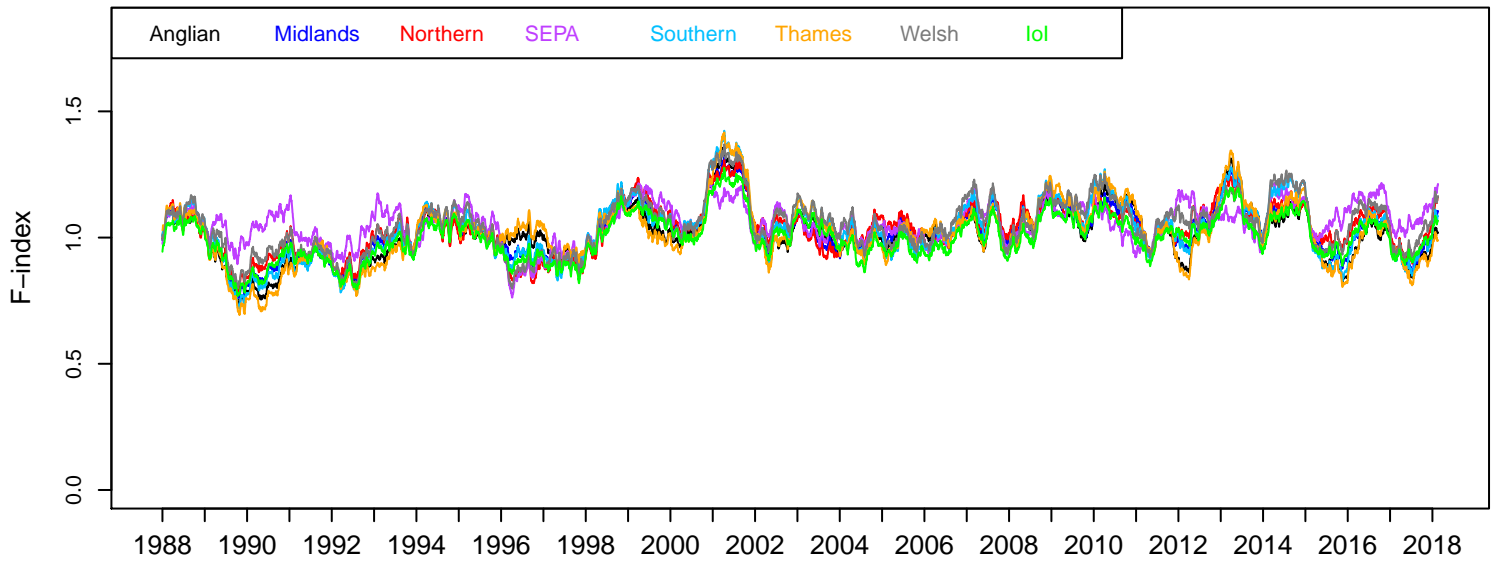

30 day moving average

90 day moving average

365 day moving average

Latest ncep update 18/2/2018 (checked daily)