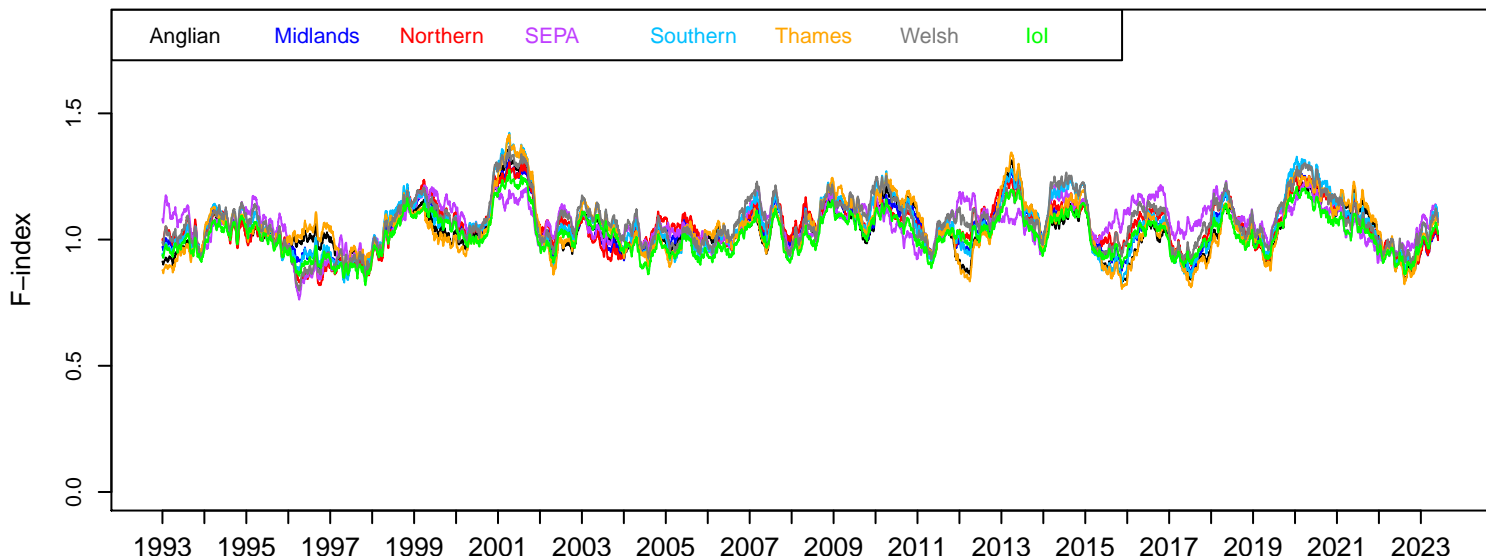

30 day moving average

90 day moving average

365 day moving average

Latest ncep update 31/5/2023 (checked daily)