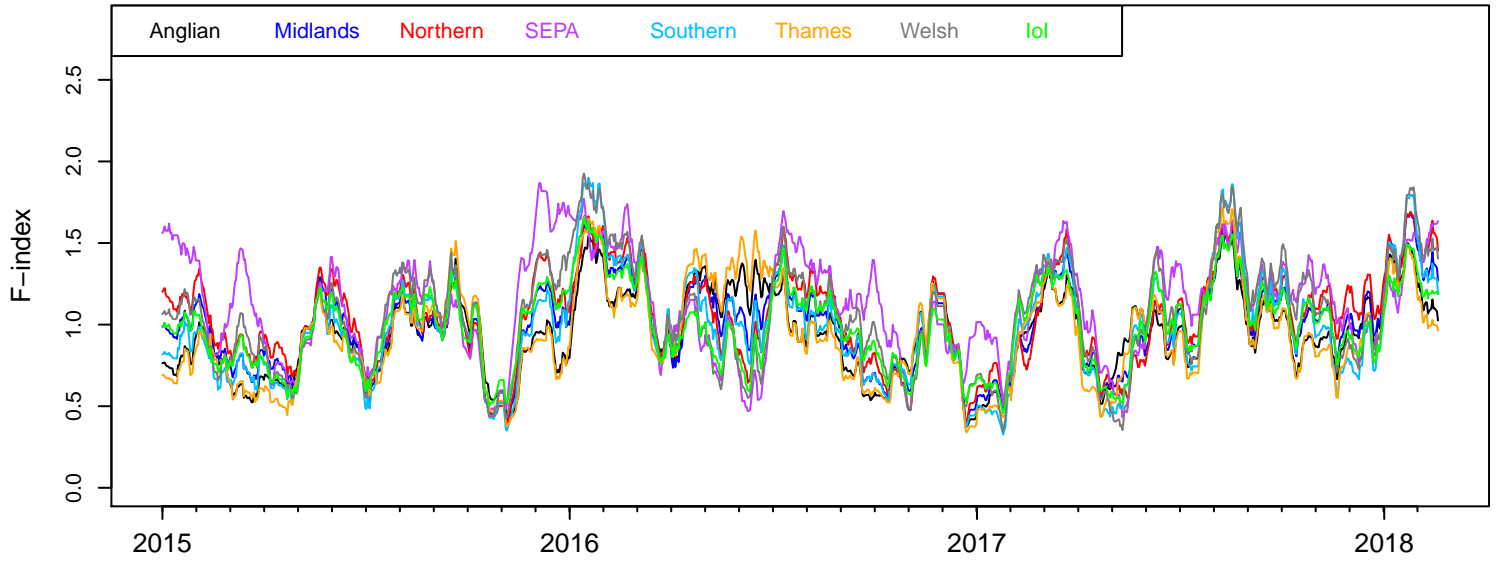

30 day moving average

90 day moving average

365 day moving average

Latest ncep update 18/2/2018 (checked daily)