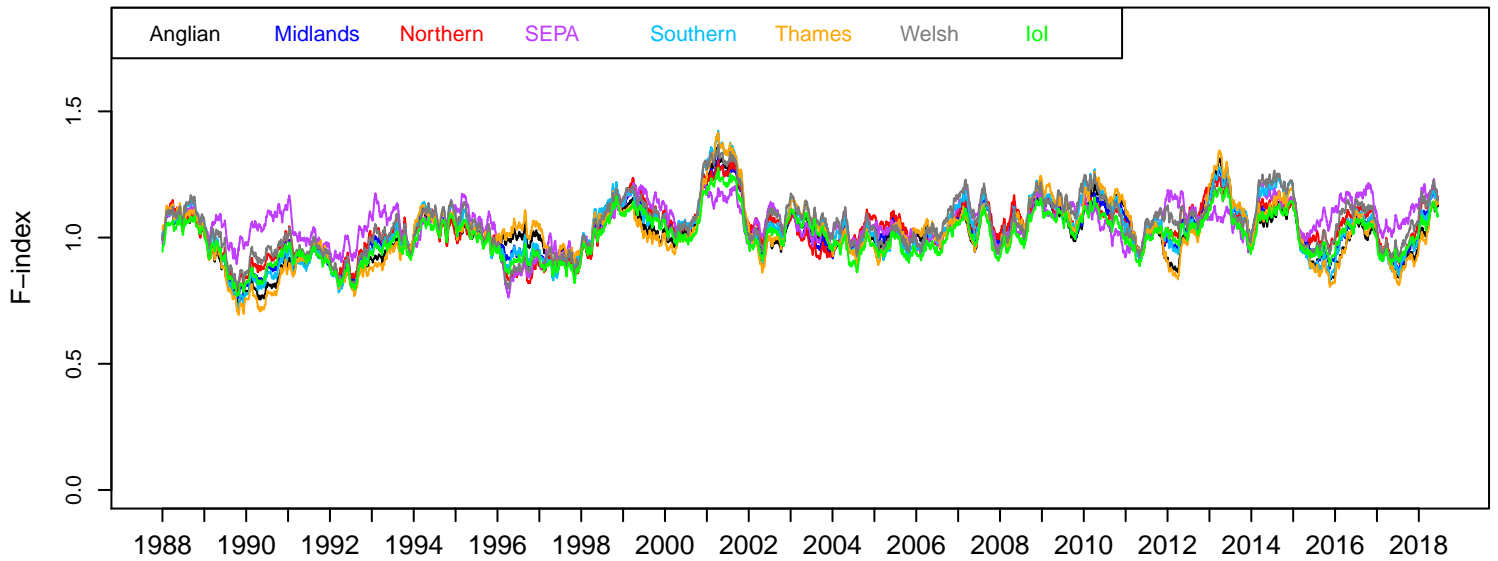

30 day moving average

90 day moving average

365 day moving average

Latest ncep update 17/6/2018 (checked daily)