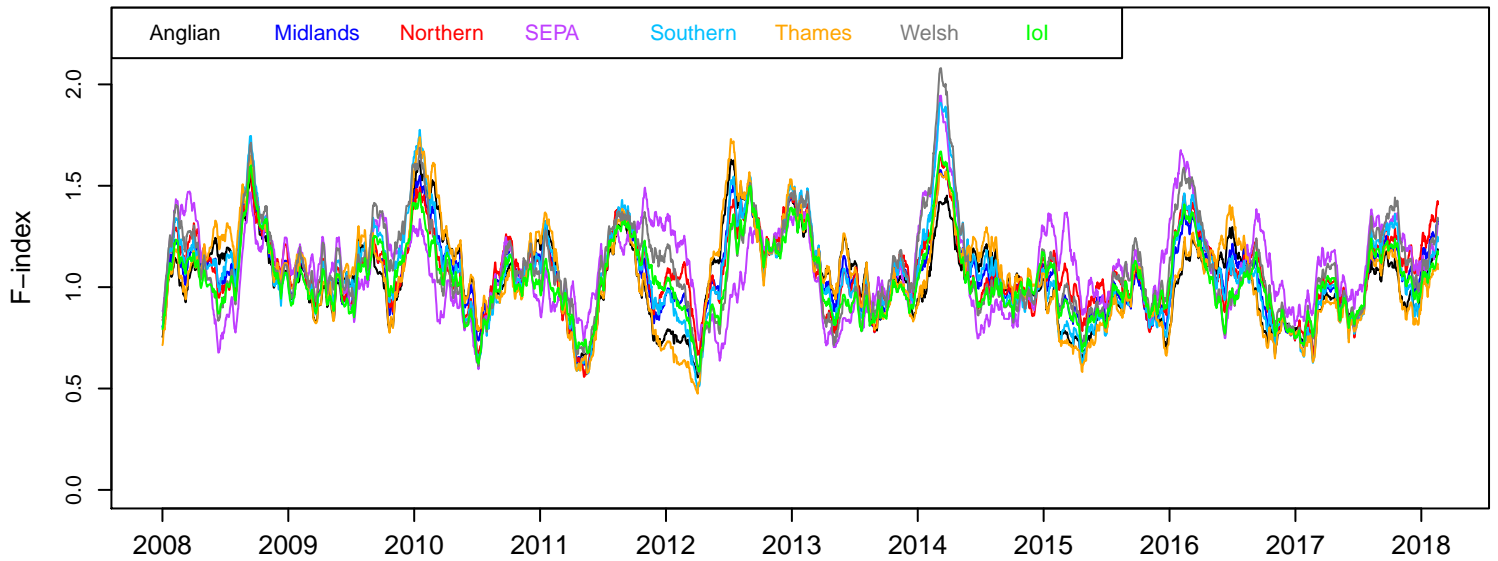

30 day moving average

90 day moving average

365 day moving average

Latest ncep update 18/2/2018 (checked daily)