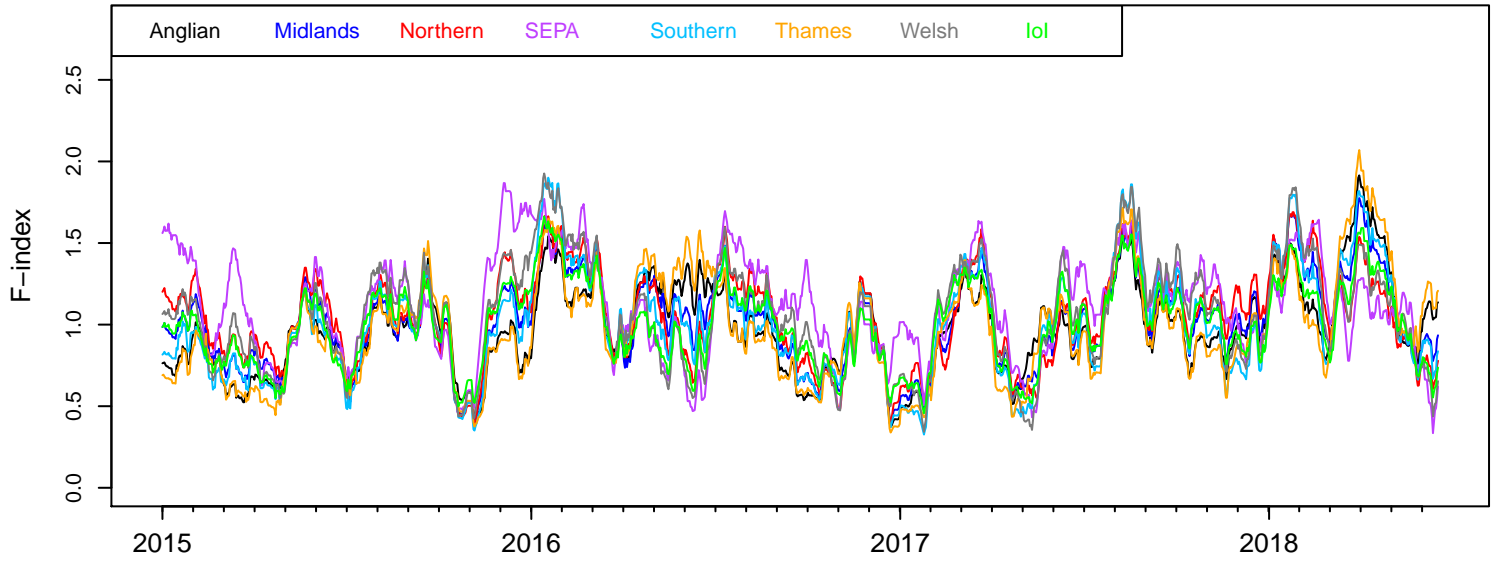

30 day moving average

90 day moving average

365 day moving average

Latest ncep update 17/6/2018 (checked daily)