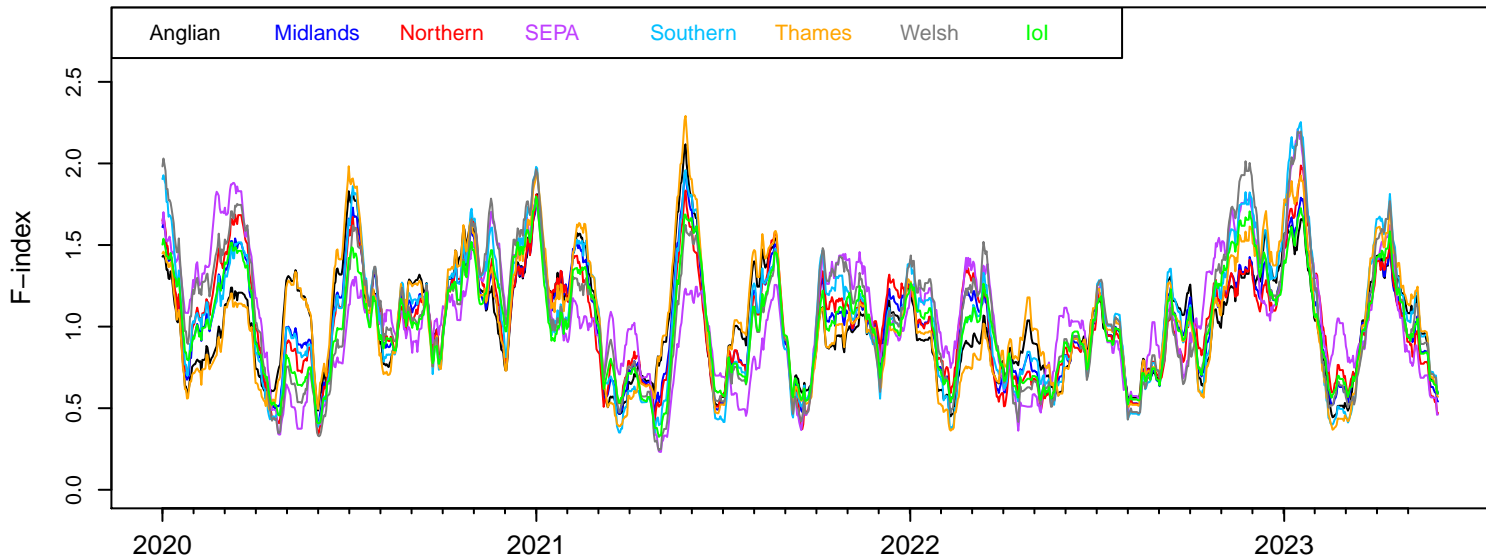

30 day moving average

90 day moving average

365 day moving average

Latest ncep update 31/5/2023 (checked daily)