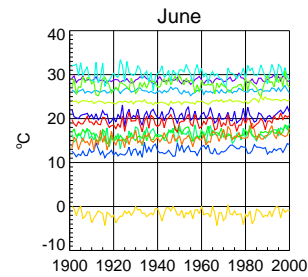

temperature

- Bangkok
- Bucharest
- Cape Town
- Chiang Mai
- Delhi
- Ljubljana
- Mexico City
- Monterrey
- Salvador
- Santiago
- Sao Paulo
- Sofia