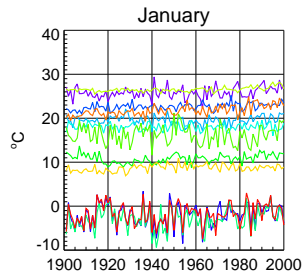

temperature

- Bangkok
- Bucharest
- Cape Town
- Chiang Mai
- Delhi
- Ljubljana
- Mexico City
- Monterrey
- Salvador
- Santiago
- Sao Paulo
- Sofia