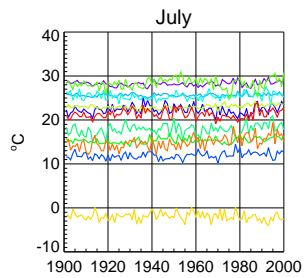

temperature

- Bangkok
- Bucharest
- Cape Town
- Chiang Mai
- Delhi
- Ljubljana
- Mexico City
- Monterrey
- Salvador
- Santiago
- Sao Paulo
- Sofia