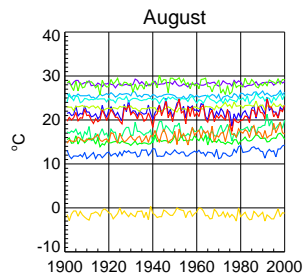

temperature

- Bangkok
- Bucharest
- Cape Town
- Chiang Mai
- Delhi
- Ljubljana
- Mexico City
- Monterrey
- Salvador
- Santiago
- Sao Paulo
- Sofia