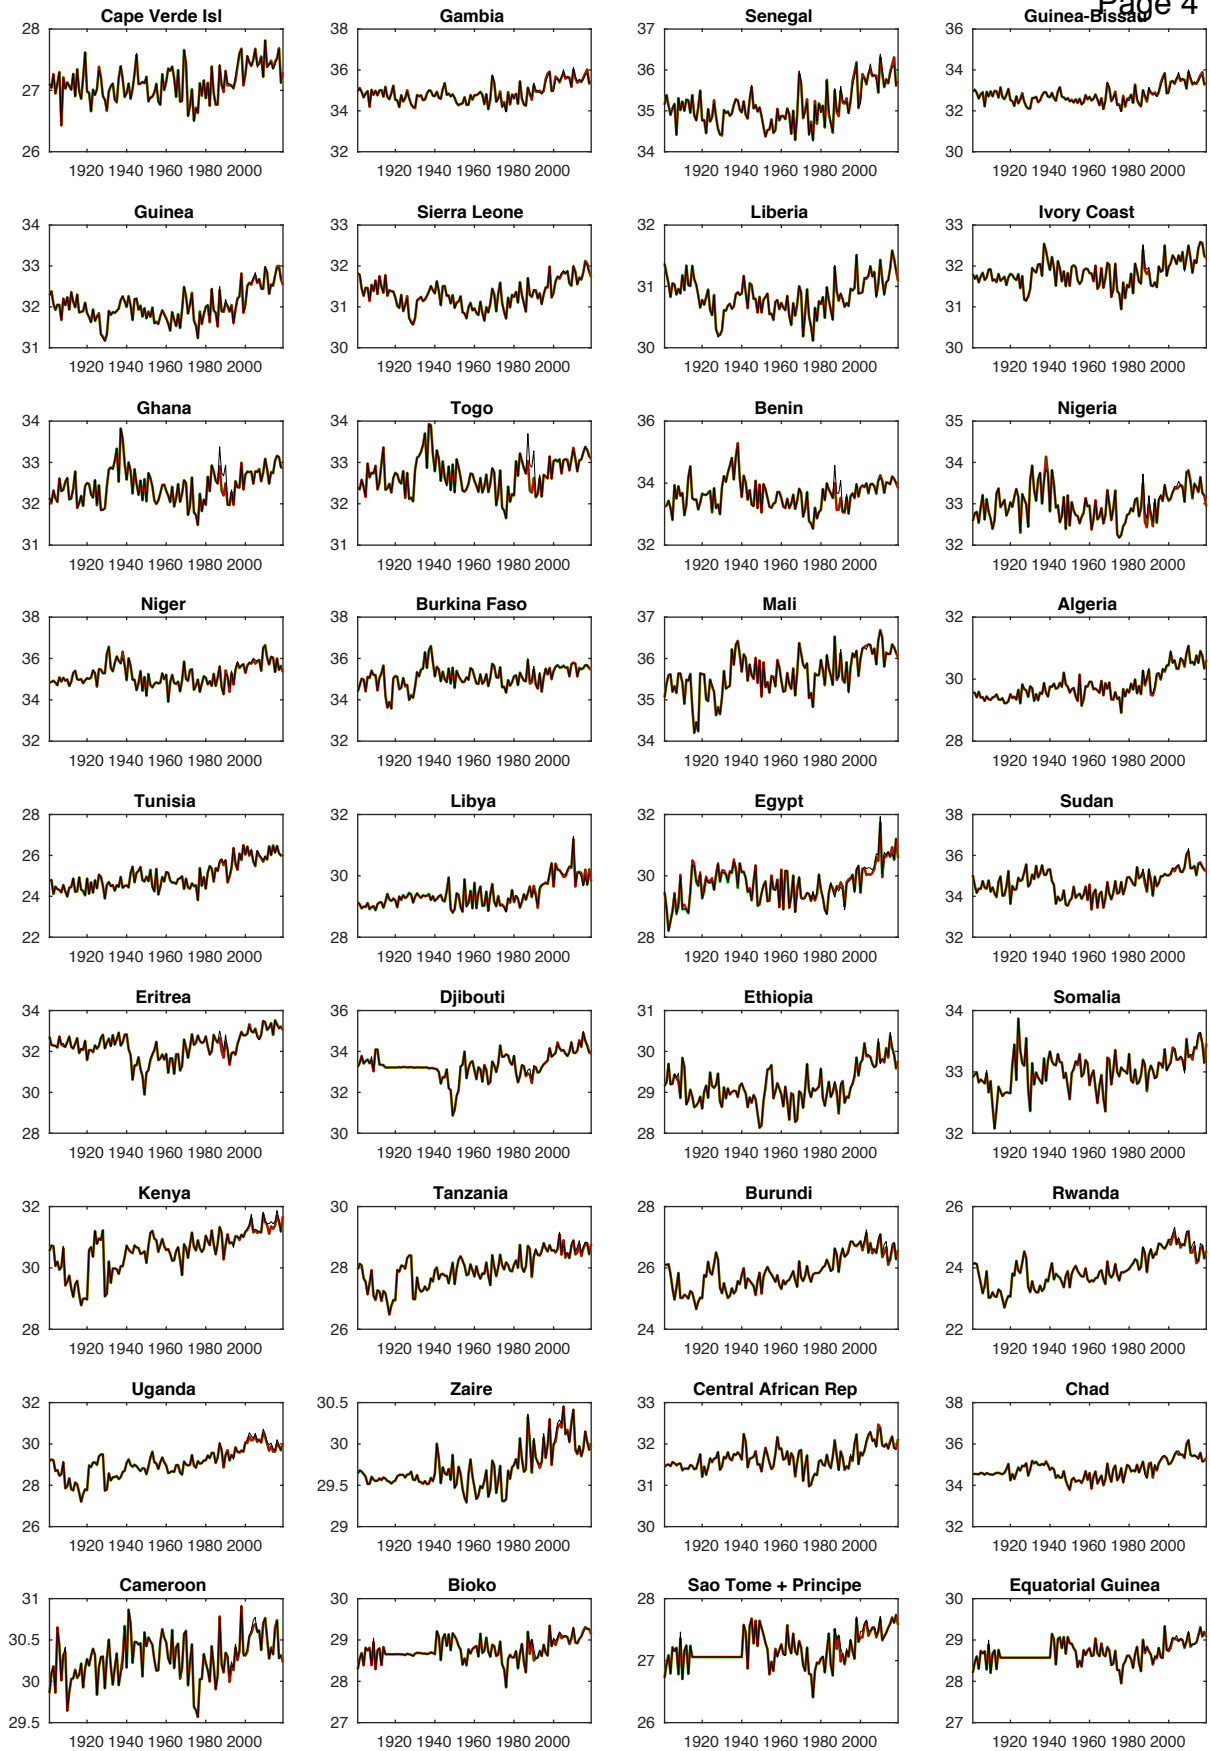

cruts4.03.vs.cruts4.04.vs.cruts4.04.02: TMX: cru_ts4.03.1901.2018.tmx.dat vs cru_ts4.04.1901.2019.tmx.dat vs cru_ts4.04.02.1901.2019.tmx.dat

Notes: tmx not normalised; tmx not normalised; tmx not normalised; Page 1

Black: v4.03 as published, id #1905011326

TMX

Red: v4.04 as published, id #2004151855

Green: v4.04.02 VAPSYN priority fix, MCDW lon -9999 fix id #2006042340

Black: v4.03 as published, id #1905011326

TMX

Red: v4.04 as published, id #2004151855

Green: v4.04.02 VAPSYN priority fix, MCDW lon -9999 fix id #2006042340

Produced by crutscountryplot3alist on 06-Jun-2020 at 13:45:19

cruts4.03.vs.cruts4.04.vs.cruts4.04.02: TMX: cru_ts4.03.1901.2018.tmx.dat vs cru_ts4.04.1901.2019.tmx.dat vs cru_ts4.04.02.1901.2019.tmx.dat

Notes: tmx not normalised; tmx not normalised; tmx not normalised; Page 3

Black: v4.03 as published, id #1905011326

TMX

Red: v4.04 as published, id #2004151855

Green: v4.04.02 VAPSYN priority fix, MCDW Ion -9999 fix id #2006042340