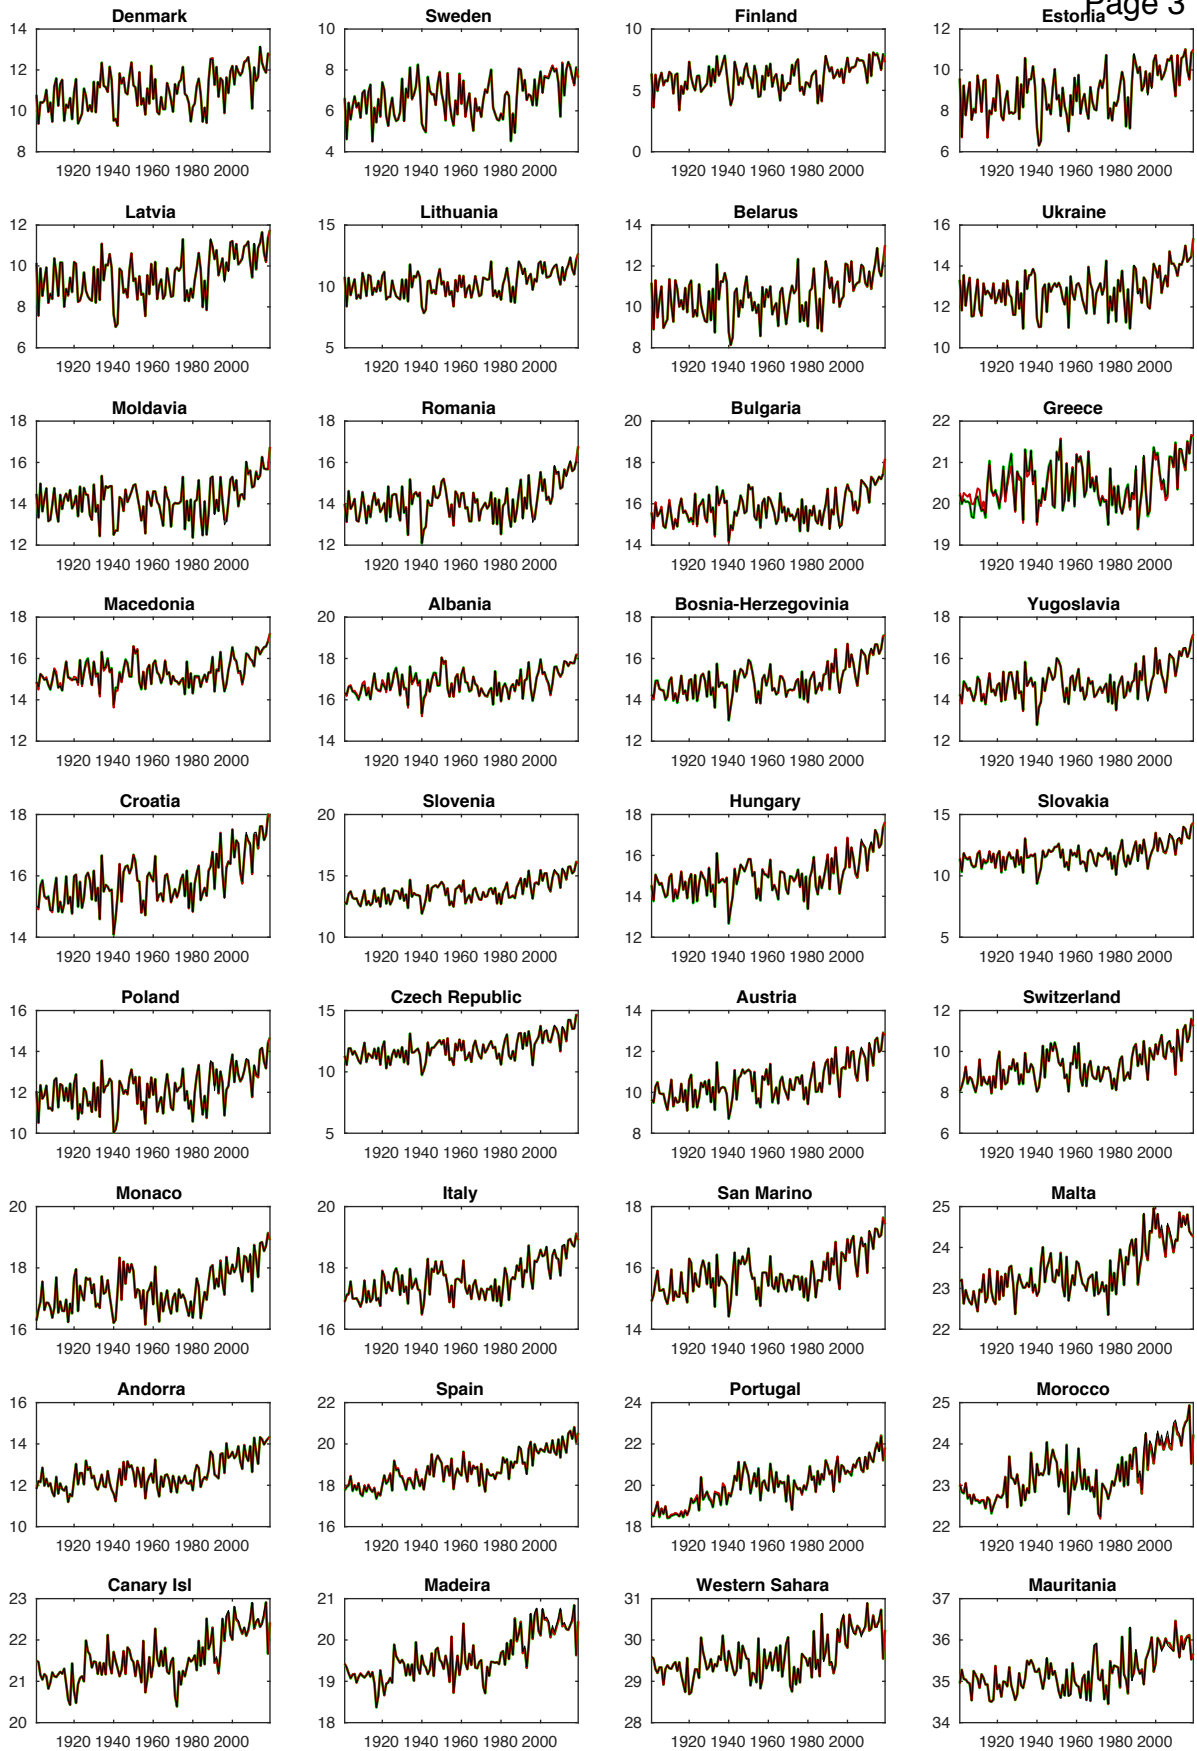

Black: v4.03 as published, id #1905011326

TMX

Red: v4.04 as published, id #2004151855

Green: v4.04.02 VAPSYN priority fix, MCDW lon -9999 fix id #2006042340

Page 1

Produced by crutscountryplot3alist on 06-Jun-2020 at 13:45:15

cruts4.03.vs.cruts4.04.vs.cruts4.04.02: TMX: cru_ts4.03.1901.2018.tmx.dat vs cru_ts4.04.1901.2019.tmx.dat vs cru_ts4.04.02.1901.2019.tmx.dat

Notes: tmx not normalised; tmx not normalised; tmx not normalised; Page 1

Black: v4.03 as published, id #1905011326

TMX

Red: v4.04 as published, id #2004151855

Green: v4.04.02 VAPSYN priority fix, MCDW lon -9999 fix id #2006042340

Black: v4.03 as published, id #1905011326

TMX

Red: v4.04 as published, id #2004151855

Green: v4.04.02 VAPSYN priority fix, MCDW lon -9999 fix id #2006042340

Produced by crutscountryplot3alist on 06-Jun-2020 at 13:45:19

cruts4.03.vs.cruts4.04.vs.cruts4.04.02: TMX: cru_ts4.03.1901.2018.tmx.dat vs cru_ts4.04.1901.2019.tmx.dat vs cru_ts4.04.02.1901.2019.tmx.dat