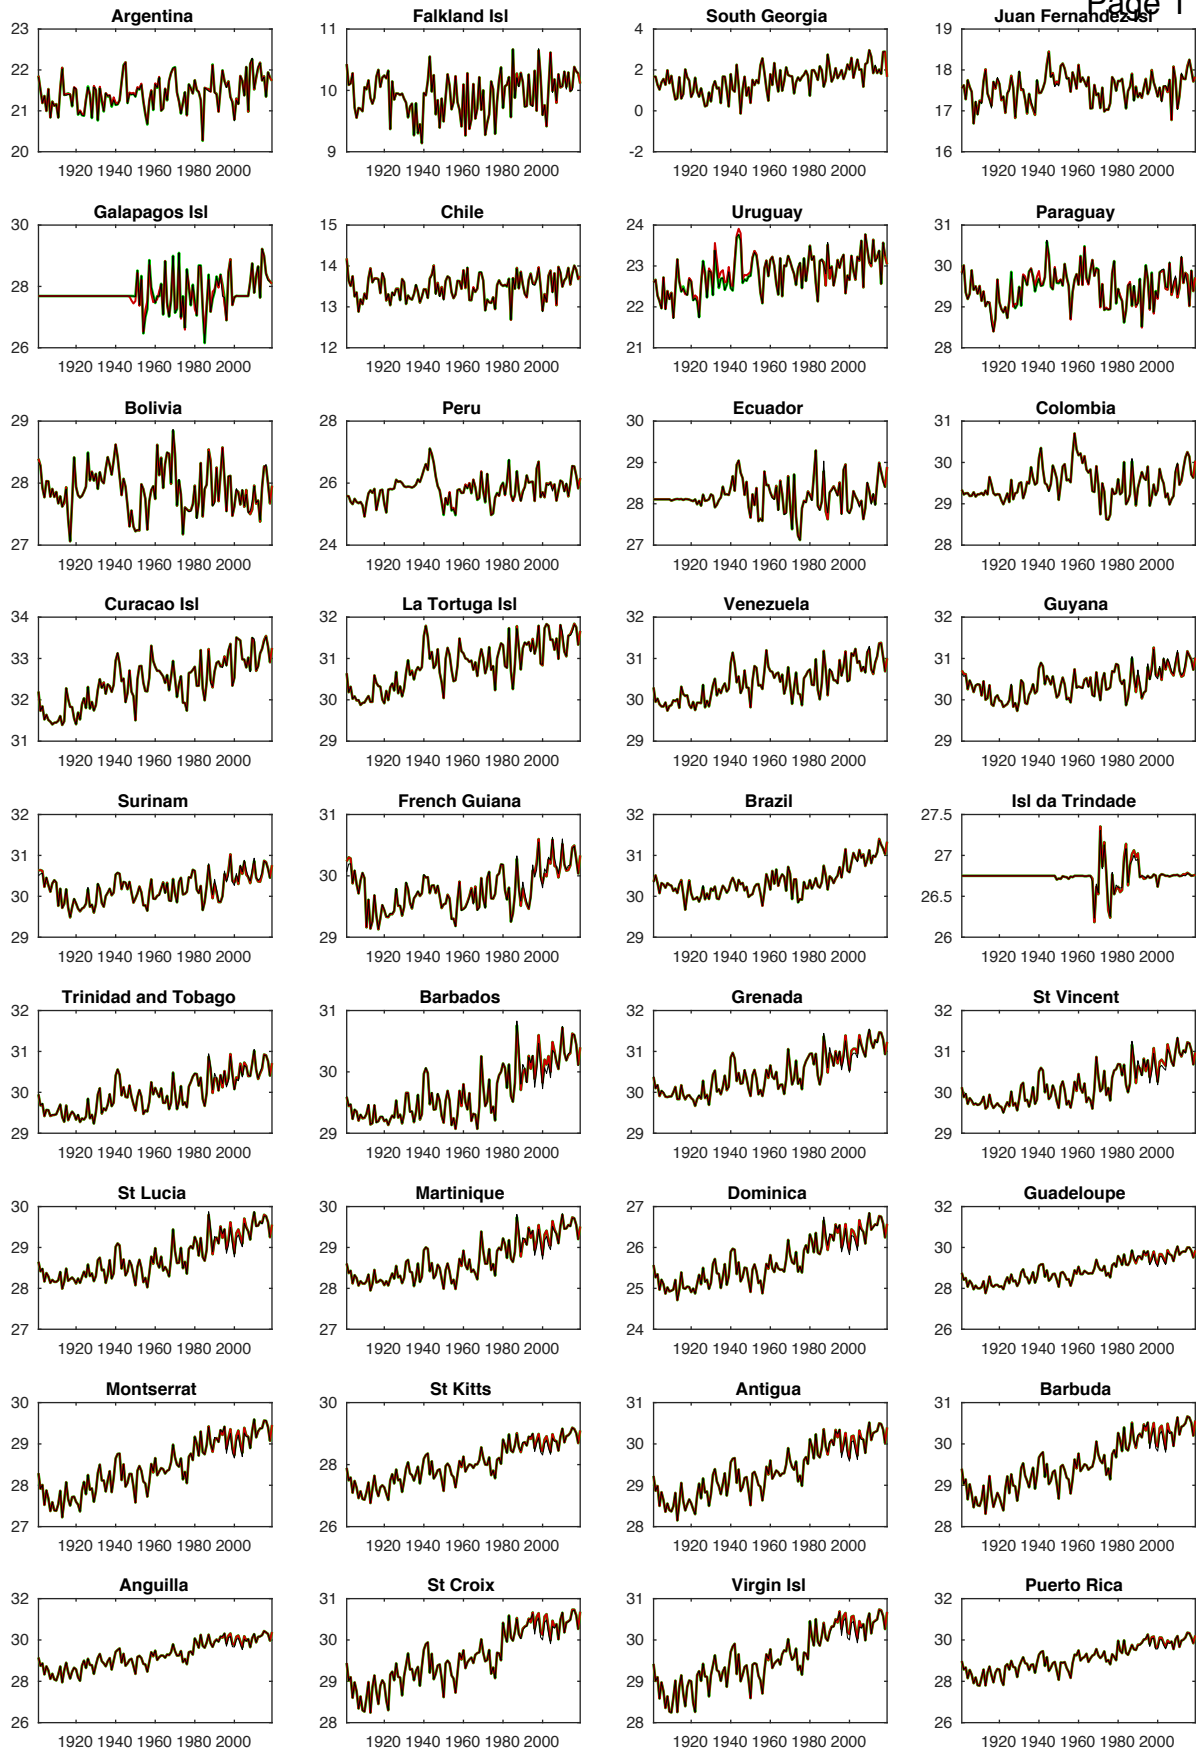

Black: v4.03 as published, id #1905011326

TMX

Red: v4.04 as published, id #2004151855

Green: v4.04.02 VAPSYN priority fix, MCDW lon -9999 fix id #2006042340

Page 1

Produced by crutscountryplot3alist on 06-Jun-2020 at 13:45:15

cruts4.03.vs.cruts4.04.vs.cruts4.04.02: TMX: cru_ts4.03.1901.2018.tmx.dat vs cru_ts4.04.1901.2019.tmx.dat vs cru_ts4.04.02.1901.2019.tmx.dat

Notes: tmx not normalised; tmx not normalised; tmx not normalised; Page 1