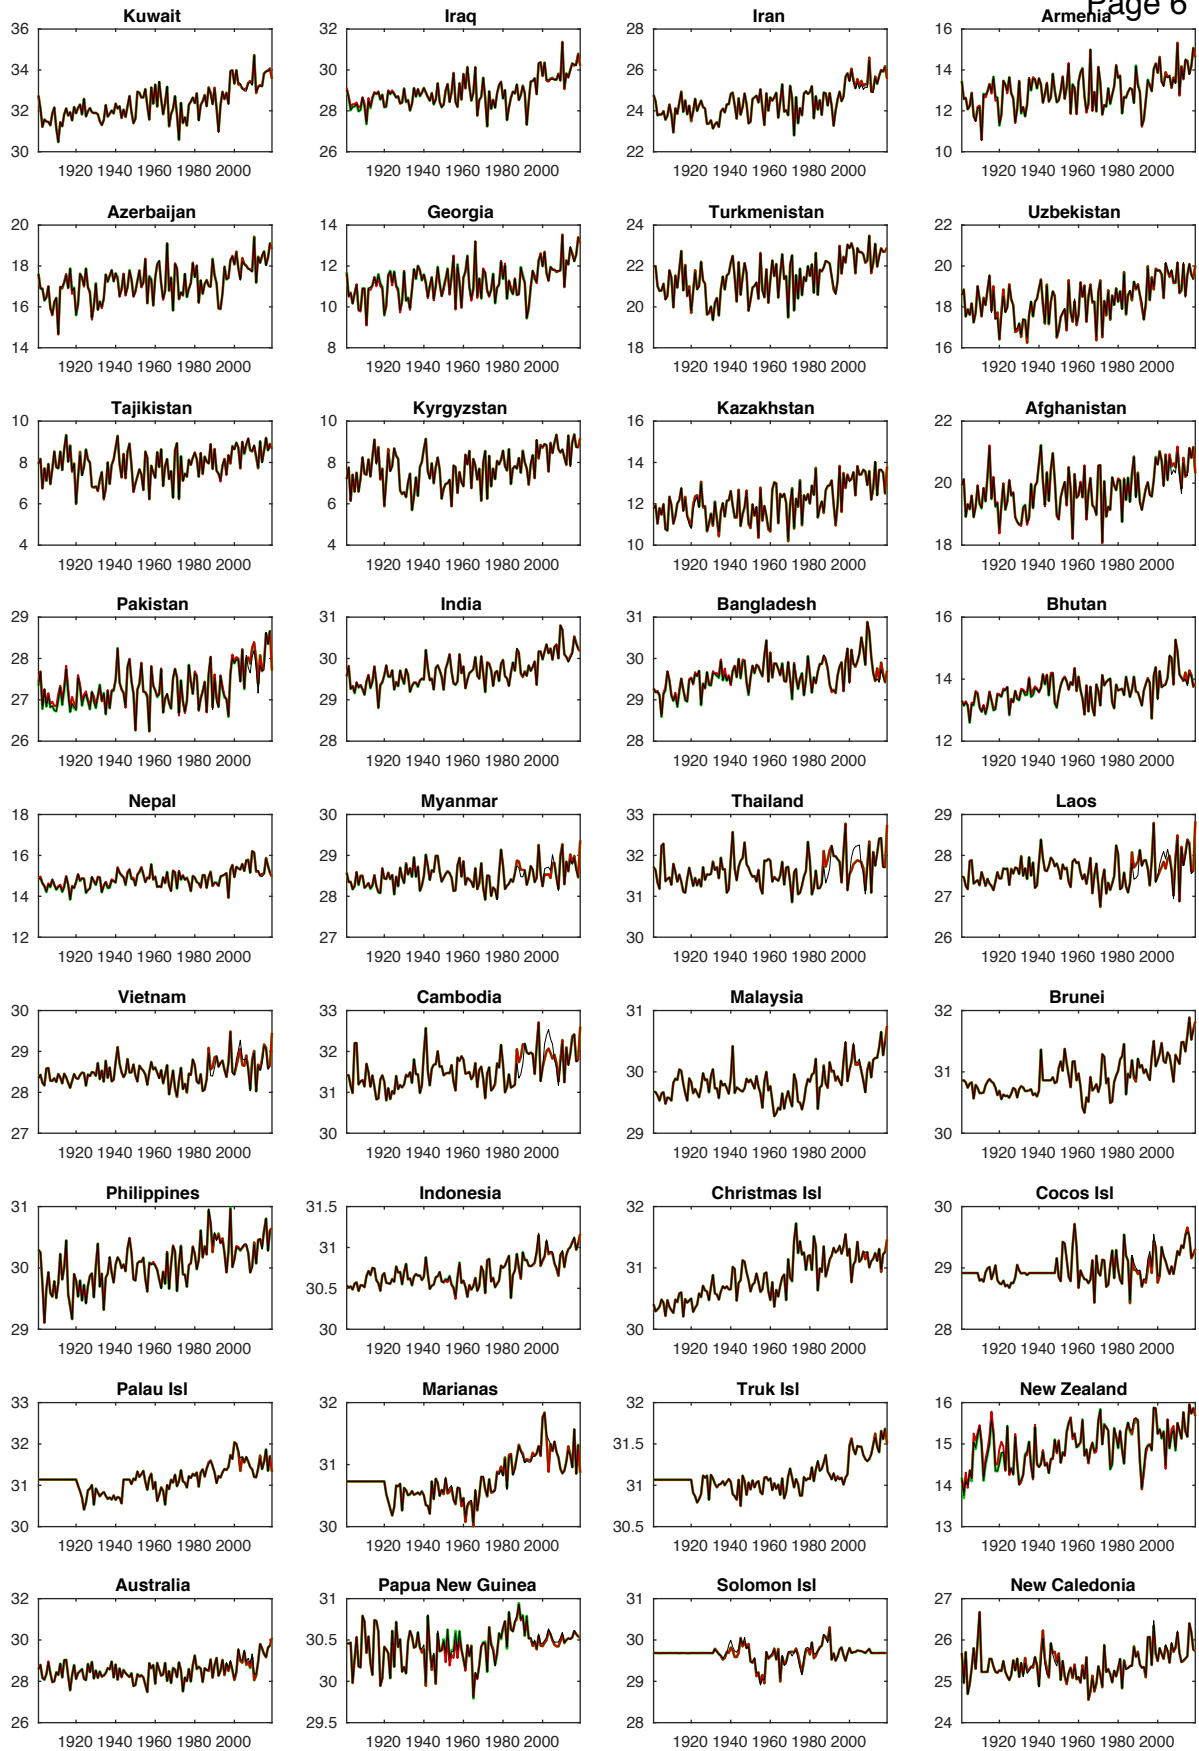

Black: v4.03 as published, id #1905011326

TMX

Red: v4.04 as published, id #2004151855

Green: v4.04.02 VAPSYN priority fix, MCDW lon -9999 fix id #2006042340

Page 6

Produced by crutscountryplot3alist on 06-Jun-2020 at 13:45:24

cruts4.03.vs.cruts4.04.vs.cruts4.04.02: TMX: cru_ts4.03.1901.2018.tmx.dat vs cru_ts4.04.1901.2019.tmx.dat vs cru_ts4.04.02.1901.2019.tmx.dat

Notes: tmx not normalised; tmx not normalised; tmx not normalised; Page 6