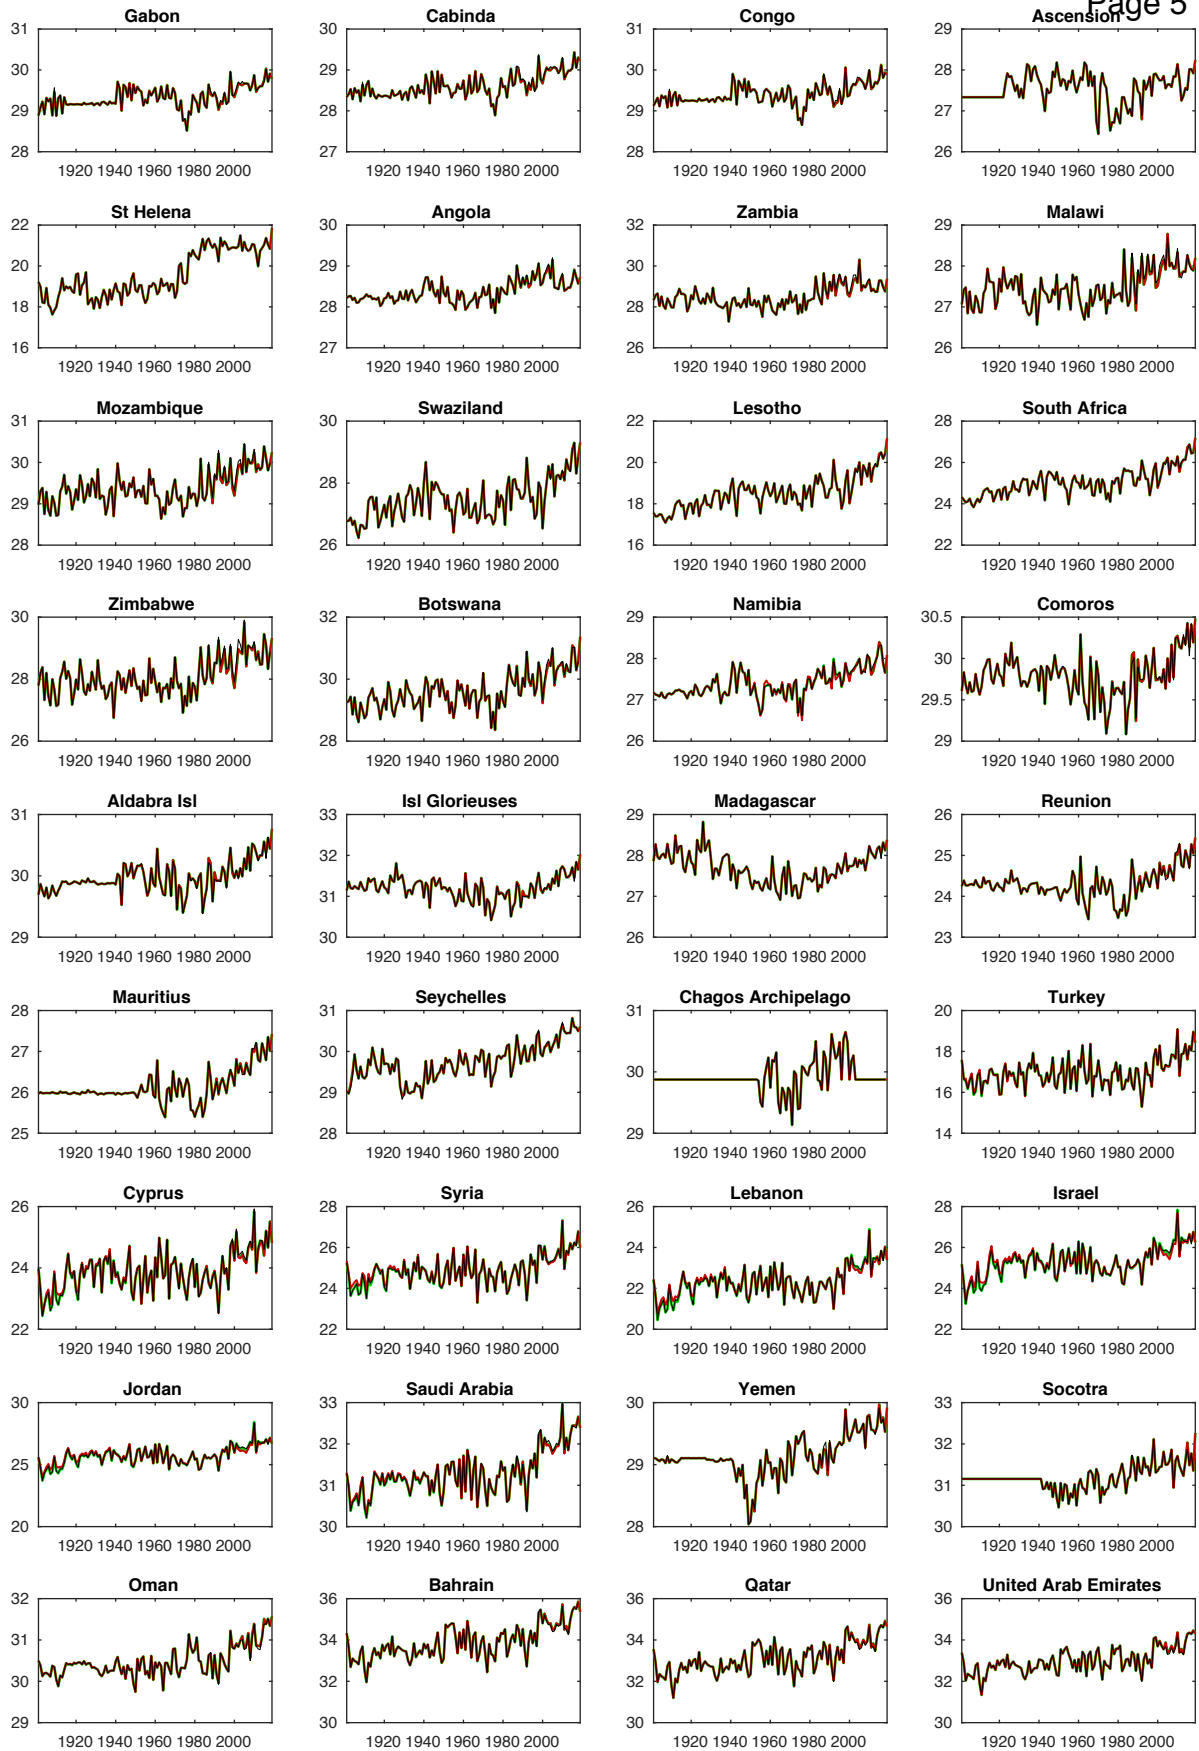

Black: v4.03 as published, id #1905011326

TMX

Red: v4.04 as published, id #2004151855

Green: v4.04.02 VAPSYN priority fix, MCDW Ion -9999 fix id #2006042340

Produced by crutscountryplot3alist on 06-Jun-2020 at 13:45:22

cruts4.03.vs.cruts4.04.vs.cruts4.04.02: TMX: cru_ts4.03.1901.2018.tmx.dat vs cru_ts4.04.1901.2019.tmx.dat vs cru_ts4.04.02.1901.2019.tmx.dat

Notes: tmx not normalised; tmx not normalised; tmx not normalised; Page 5