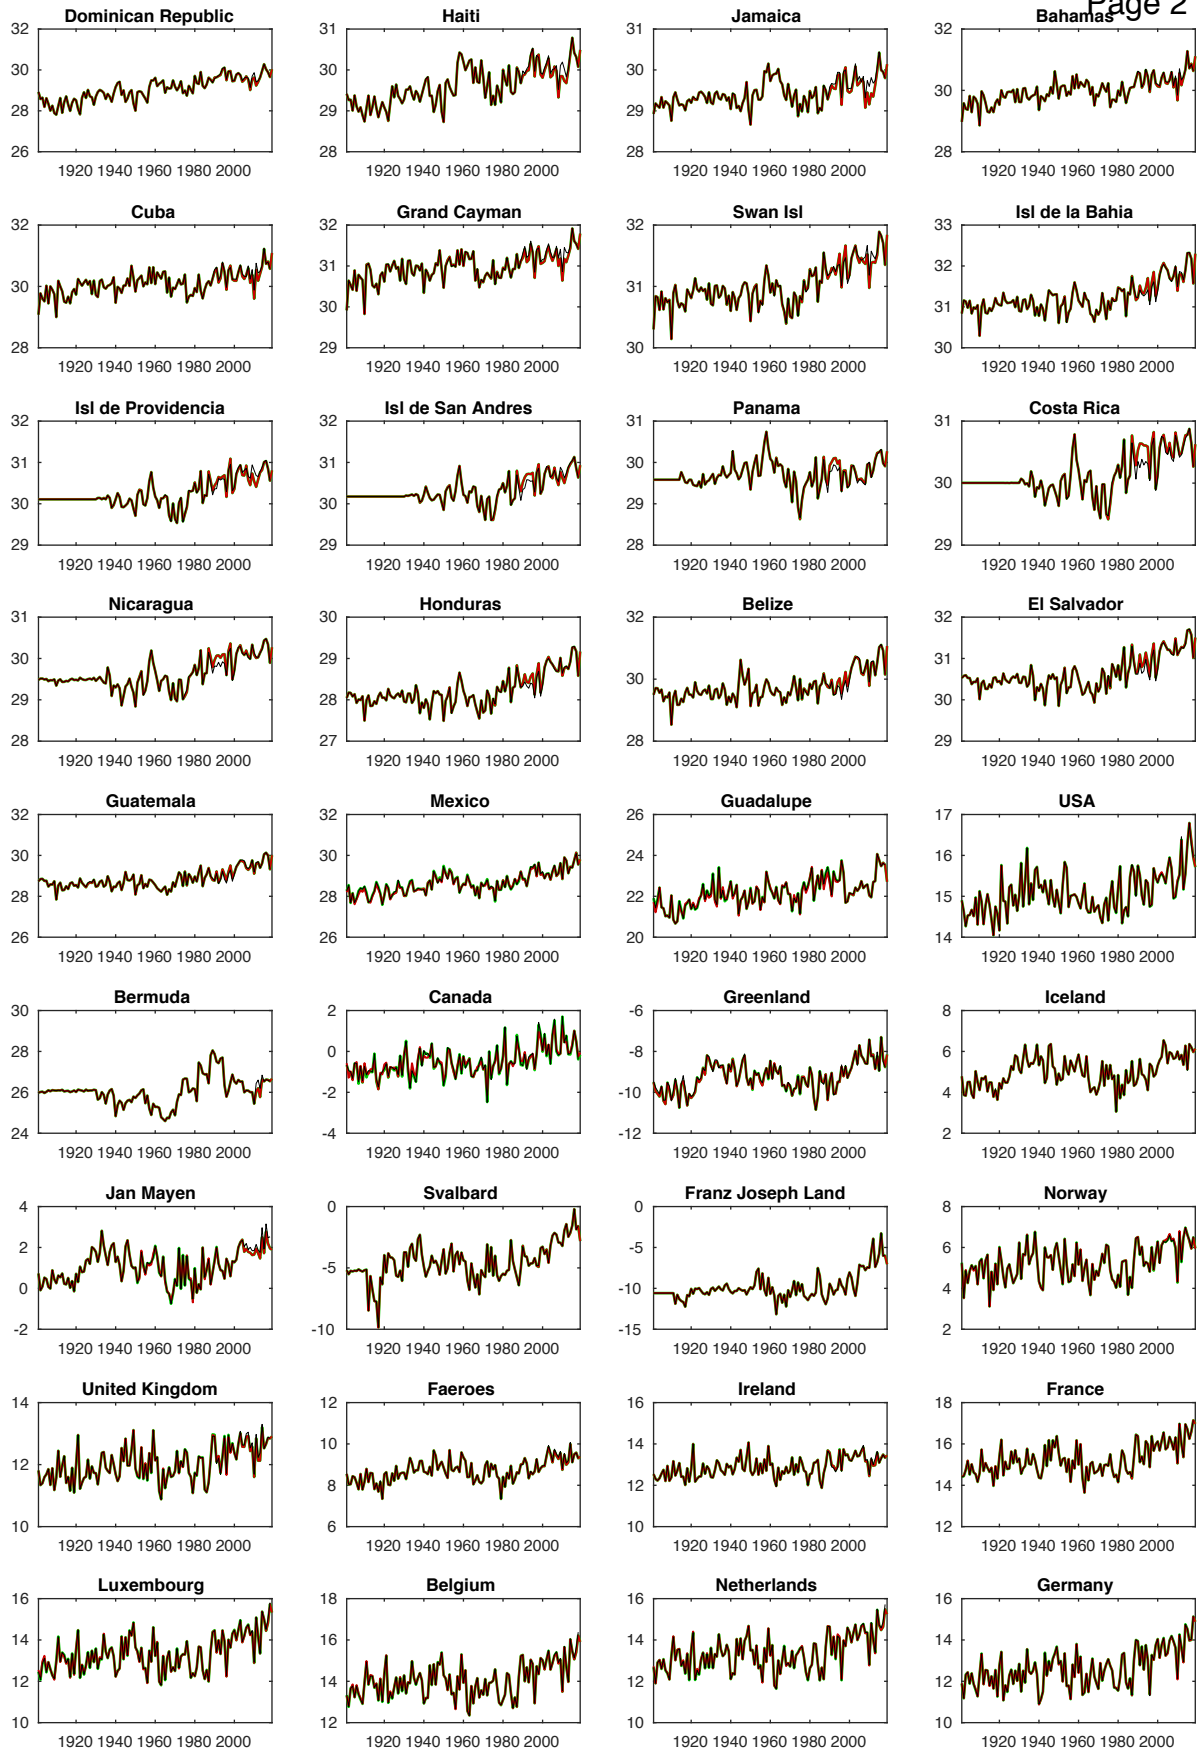

Black: v4.03 as published, id #1905011326

TMX

Red: v4.04 as published, id #2004151855

Green: v4.04.02 VAPSYN priority fix, MCDW lon -9999 fix id #2006042340

Page 1

Produced by crutscountryplot3alist on 06-Jun-2020 at 13:45:15

cruts4.03.vs.cruts4.04.vs.cruts4.04.02: TMX: cru_ts4.03.1901.2018.tmx.dat vs cru_ts4.04.1901.2019.tmx.dat vs cru_ts4.04.02.1901.2019.tmx.dat

Notes: tmx not normalised; tmx not normalised; tmx not normalised; Page 1

Black: v4.03 as published, id #1905011326

TMX

Red: v4.04 as published, id #2004151855

Green: v4.04.02 VAPSYN priority fix, MCDW lon -9999 fix id #2006042340

Black: v4.03 as published, id #1905011326

TMX

Red: v4.04 as published, id #2004151855

Green: v4.04.02 VAPSYN priority fix, MCDW lon -9999 fix id #2006042340

Produced by crutscountryplot3alist on 06-Jun-2020 at 13:45:19

cruts4.03.vs.cruts4.04.vs.cruts4.04.02: TMX: cru_ts4.03.1901.2018.tmx.dat vs cru_ts4.04.1901.2019.tmx.dat vs cru_ts4.04.02.1901.2019.tmx.dat