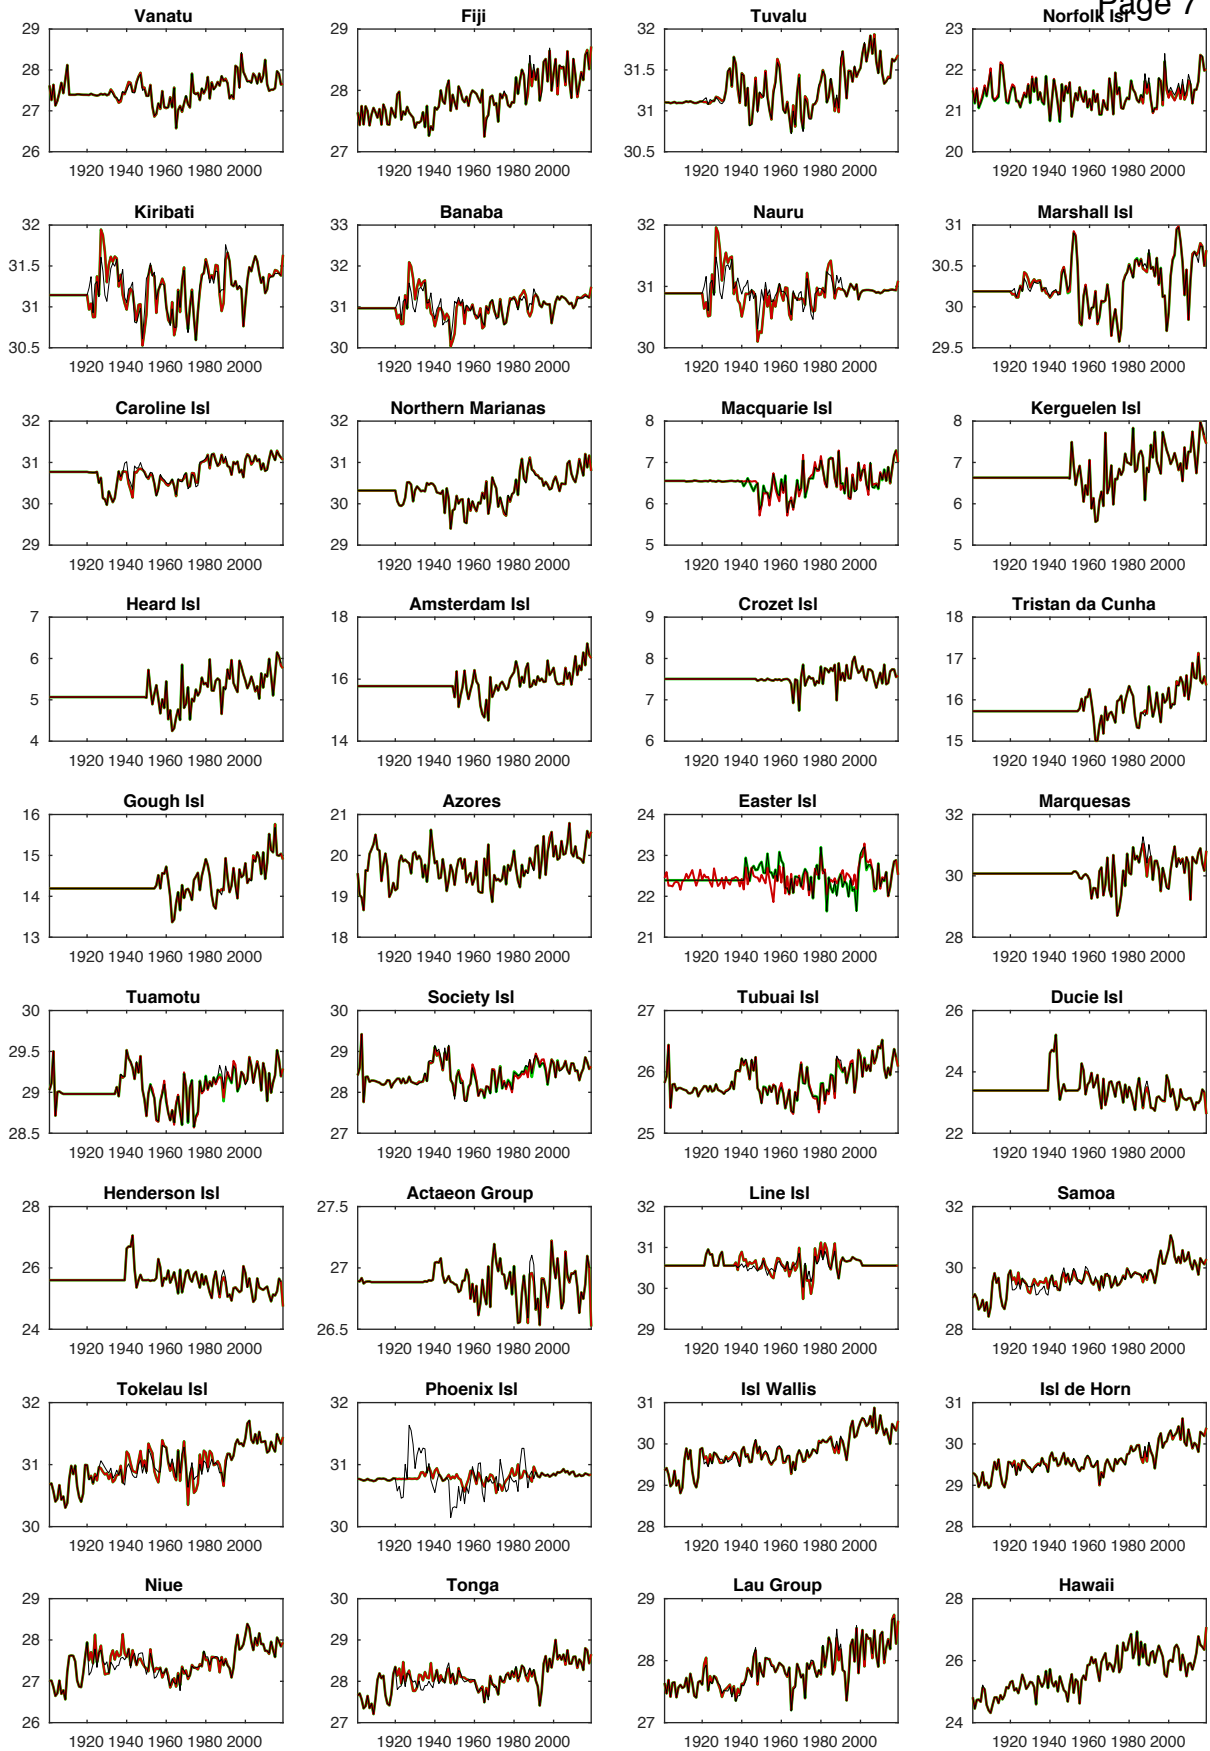

Produced by crutscountryplot3alist on 06-Jun-2020 at 13:45:22

cruts4.03.vs.cruts4.04.vs.cruts4.04.02: TMX: cru_ts4.03.1901.2018.tmx.dat vs cru_ts4.04.1901.2019.tmx.dat vs cru_ts4.04.02.1901.2019.tmx.dat

Notes: tmx not normalised; tmx not normalised; tmx not normalised; Page 5

Black: v4.03 as published, id #1905011326

TMX

Red: v4.04 as published, id #2004151855

Green: v4.04.02 VAPSYN priority fix, MCDW lon -9999 fix id #2006042340

Page 6

Produced by crutscountryplot3alist on 06-Jun-2020 at 13:45:24

cruts4.03.vs.cruts4.04.vs.cruts4.04.02: TMX: cru_ts4.03.1901.2018.tmx.dat vs cru_ts4.04.1901.2019.tmx.dat vs cru_ts4.04.02.1901.2019.tmx.dat

Notes: tmx not normalised; tmx not normalised; tmx not normalised; Page 6

Black: v4.03 as published, id #1905011326

TMX

Red: v4.04 as published, id #2004151855

Green: v4.04.02 VAPSYN priority fix, MCDW lon -9999 fix id #2006042340