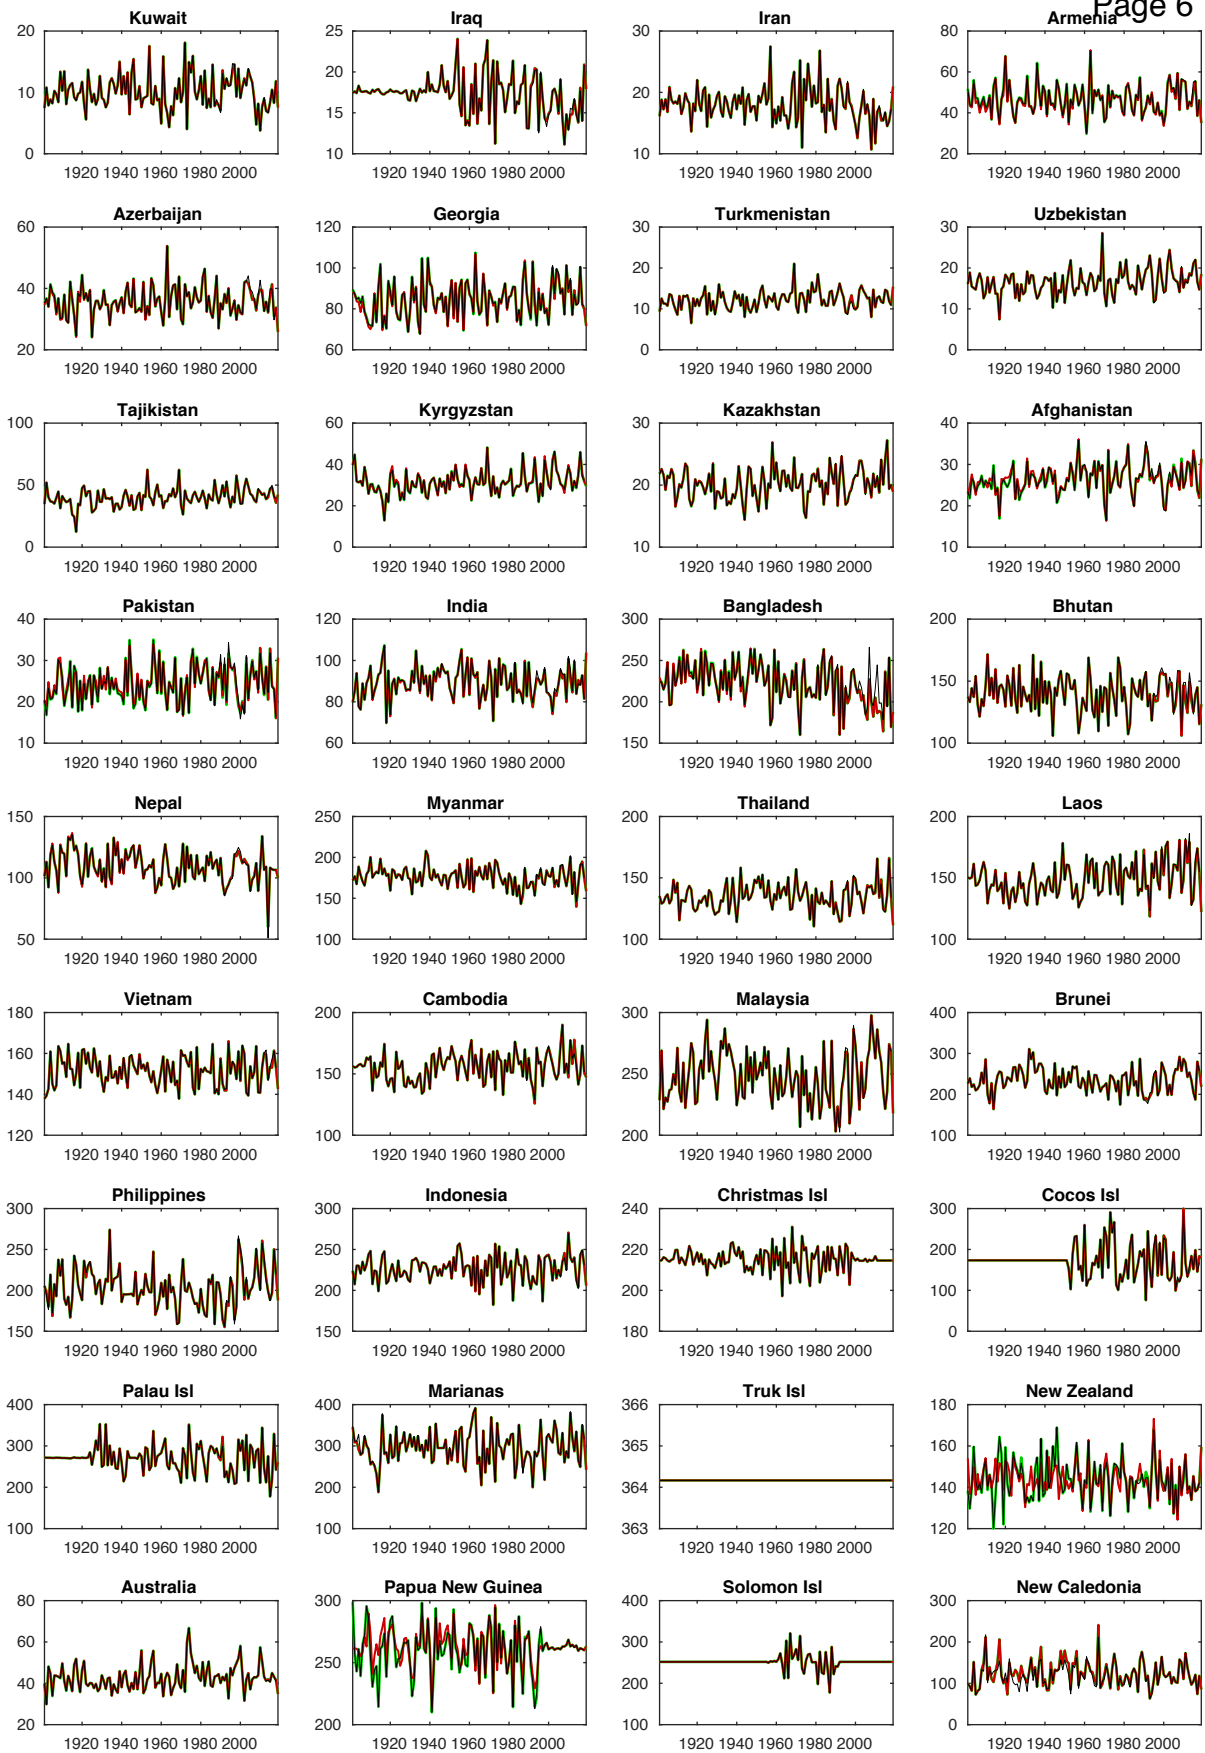

Black: v4.03 as published, id #1905011326

PRE

Red: v4.04 as published, id #2004151855

Green: v4.04.02 VAPSYN priority fix, MCDW lon -9999 fix id #2006042340

Page 6

Produced by crutscountryplot3alist on 06-Jun-2020 at 13:20:5

cruts4.03.vs.cruts4.04.vs.cruts4.04.02: PRE: cru_ts4.03.1901.2018.pre.dat vs cru_ts4.04.1901.2019.pre.dat vs cru_ts4.04.02.1901.2019.pre.dat

Notes: pre not normalised; pre not normalised; pre not normalised; Page 6