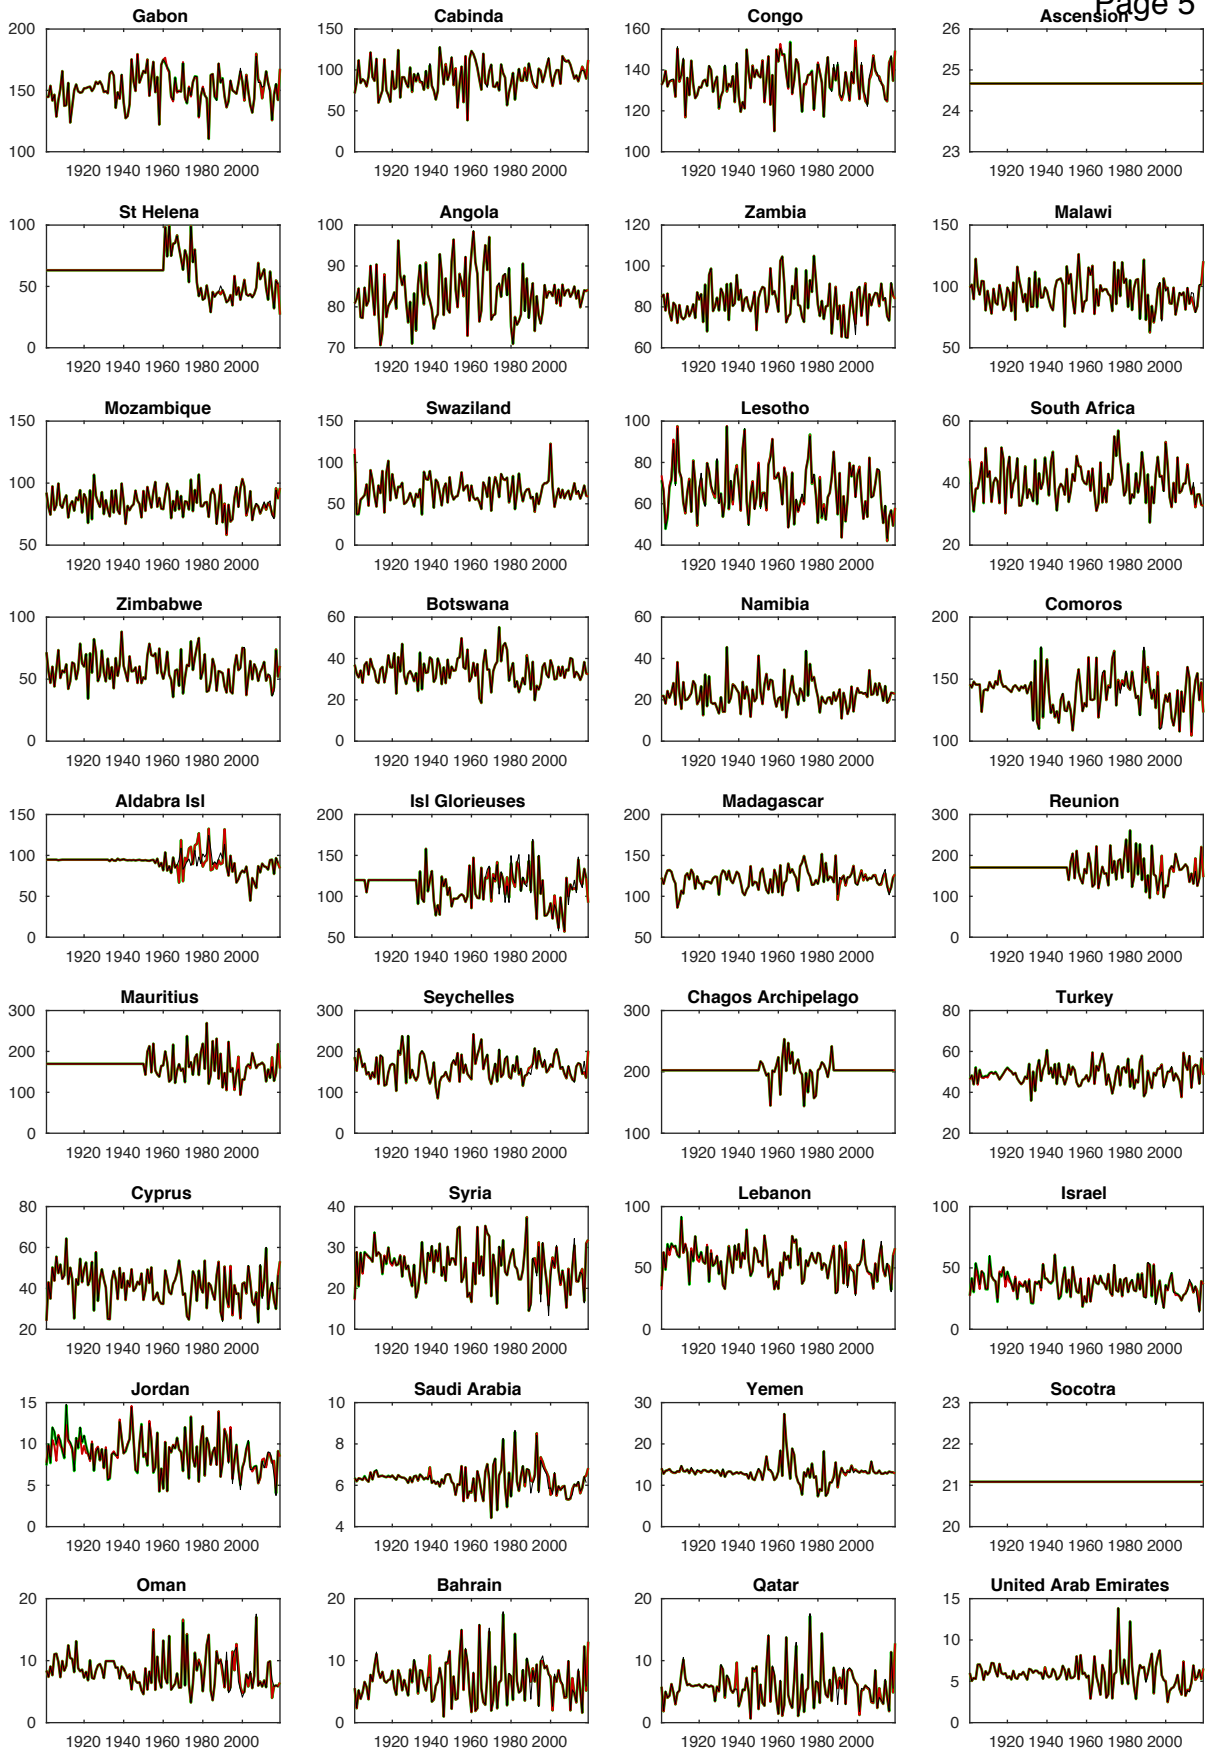

Black: v4.03 as published, id #1905011326

PRE

Red: v4.04 as published, id #2004151855

Green: v4.04.02 VAPSYN priority fix, MCDW lon -9999 fix id #2006042340

Page 5

Produced by cruts4countryplot3alist on 06-Jun-2020 at 13:20:4

cruts4.03.vs.cruts4.04.vs.cruts4.04.02: PRE: cru_ts4.03.1901.2018.pre.dat vs cru_ts4.04.1901.2019.pre.dat vs cru_ts4.04.02.1901.2019.pre.dat

Notes: pre not normalised; pre not normalised; pre not normalised; Page 5