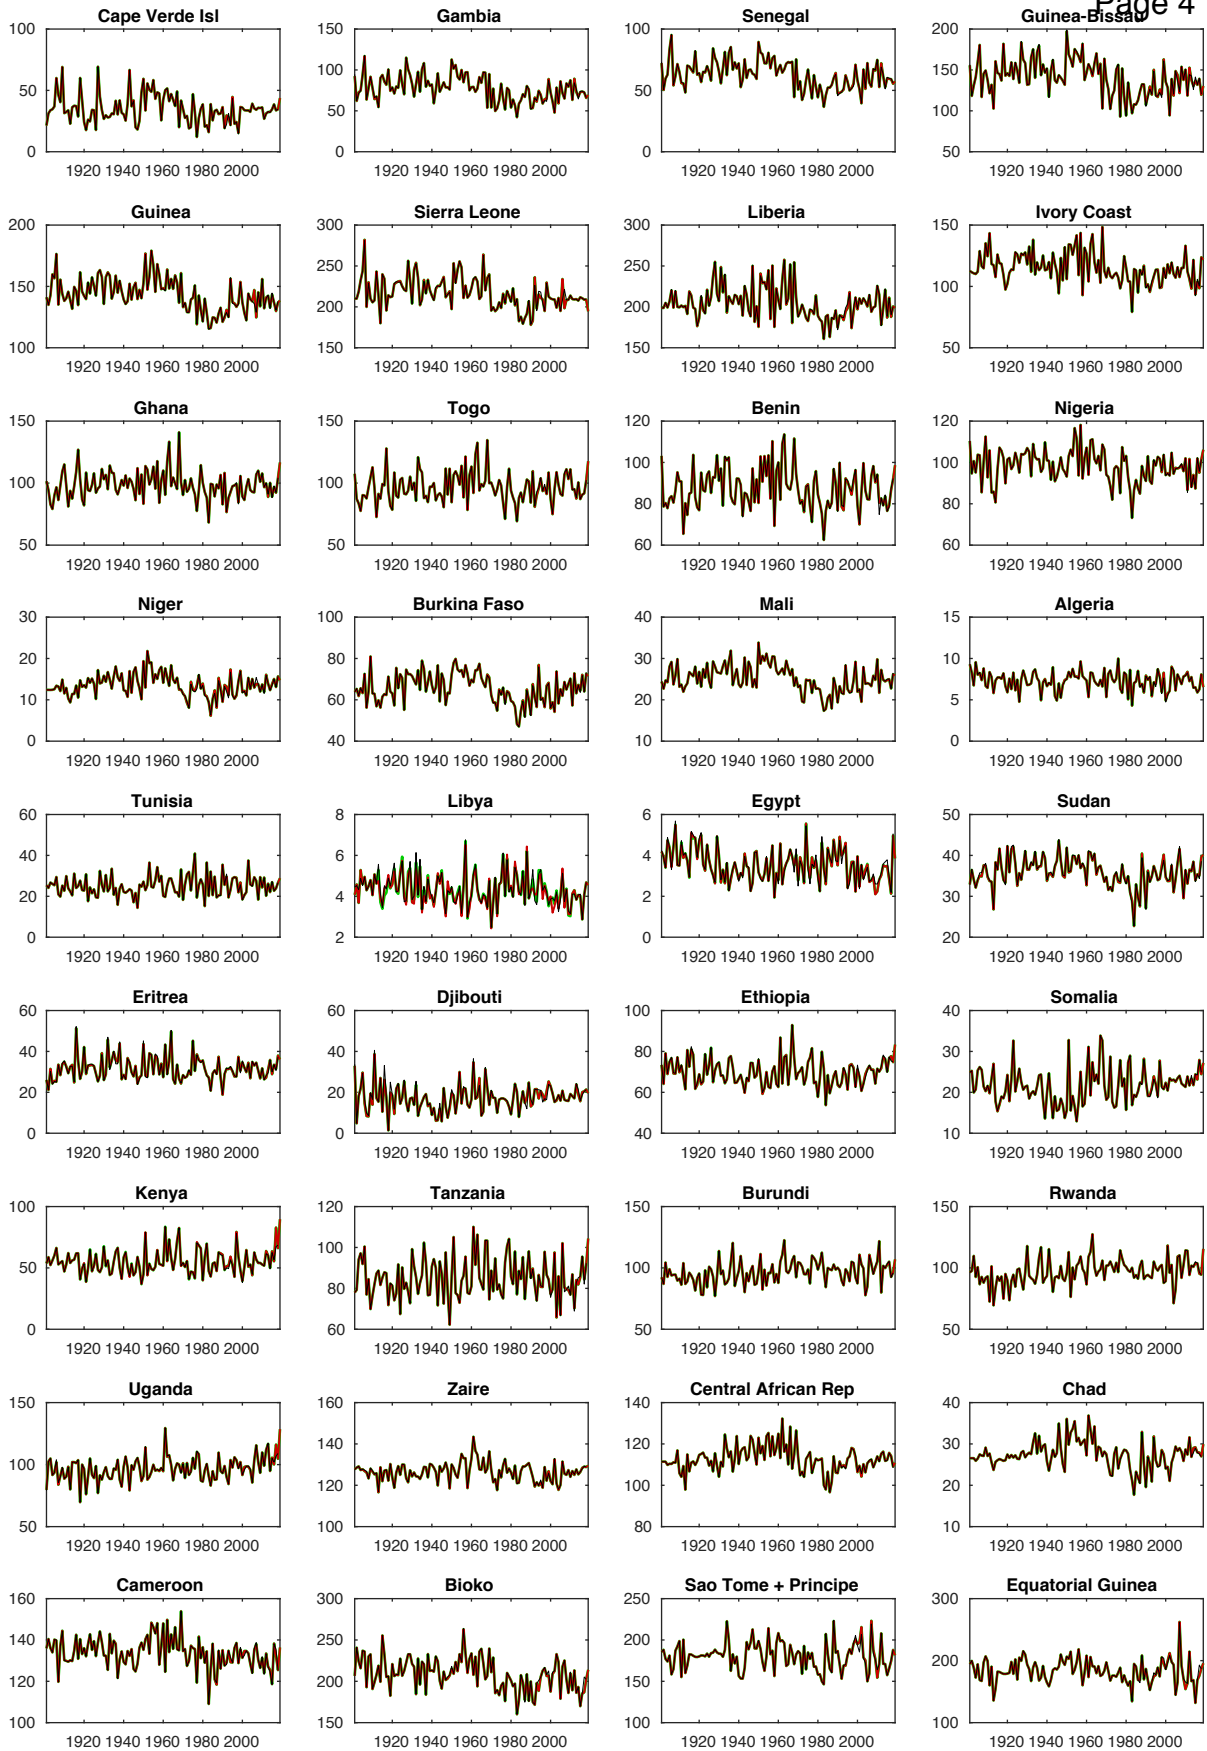

Black: v4.03 as published, id #1905011326

PRE

Red: v4.04 as published, id #2004151855

Green: v4.04.02 VAPSYN priority fix, MCDW lon -9999 fix id #2006042340

Page 4

Produced by crutscountryplot3alist on 06-Jun-2020 at 13:20:2

cruts4.03.vs.cruts4.04.vs.cruts4.04.02: PRE: cru_ts4.03.1901.2018.pre.dat vs cru_ts4.04.1901.2019.pre.dat vs cru_ts4.04.02.1901.2019.pre.dat

Notes: pre not normalised; pre not normalised; pre not normalised; Page 4