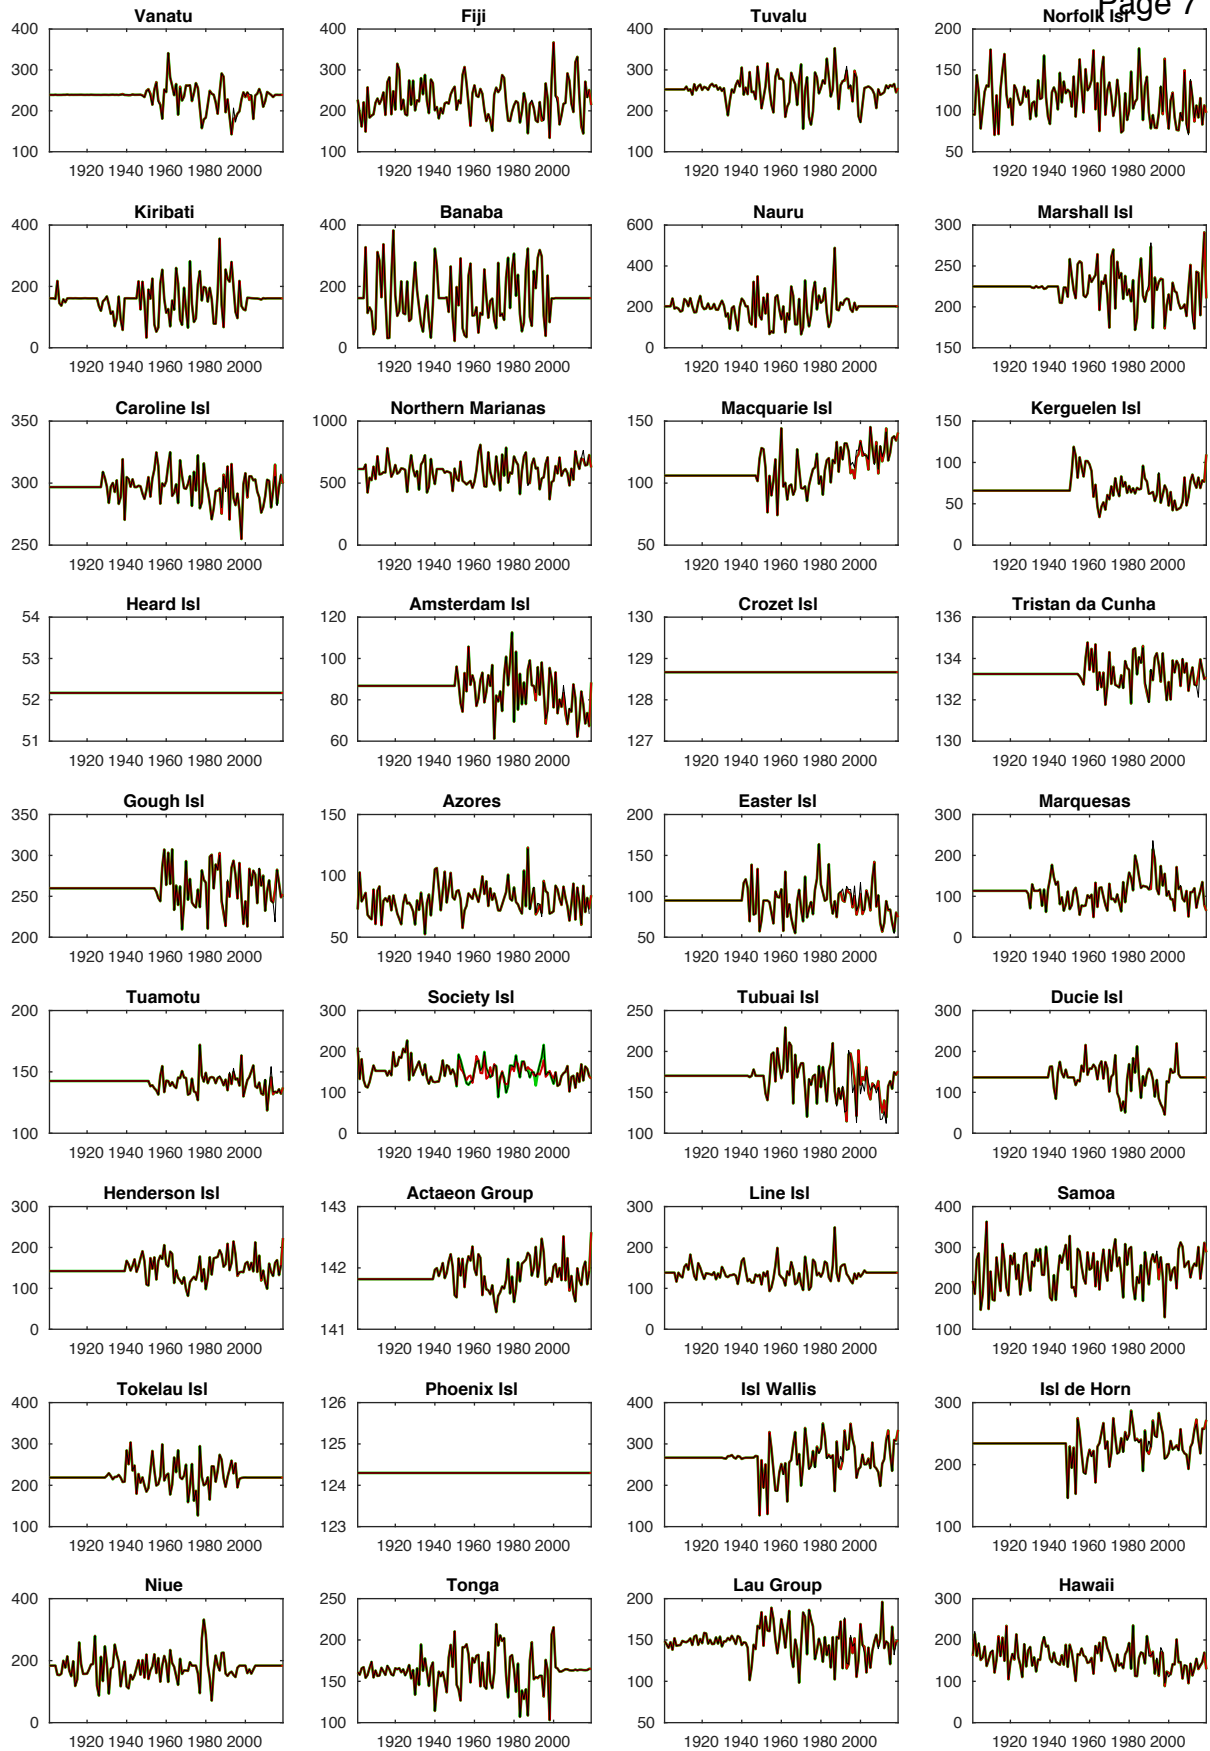

Black: v4.03 as published, id #1905011326

PRE

Red: v4.04 as published, id #2004151855

Green: v4.04.02 VAPSYN priority fix, MCDW lon -9999 fix id #2006042340

Page 7

Produced by crutscountryplot3alist on 06-Jun-2020 at 13:20:7

cruts4.03.vs.cruts4.04.vs.cruts4.04.02: PRE: cru_ts4.03.1901.2018.pre.dat vs cru_ts4.04.1901.2019.pre.dat vs cru_ts4.04.02.1901.2019.pre.dat

Notes: pre not normalised; pre not normalised; pre not normalised; Page 7