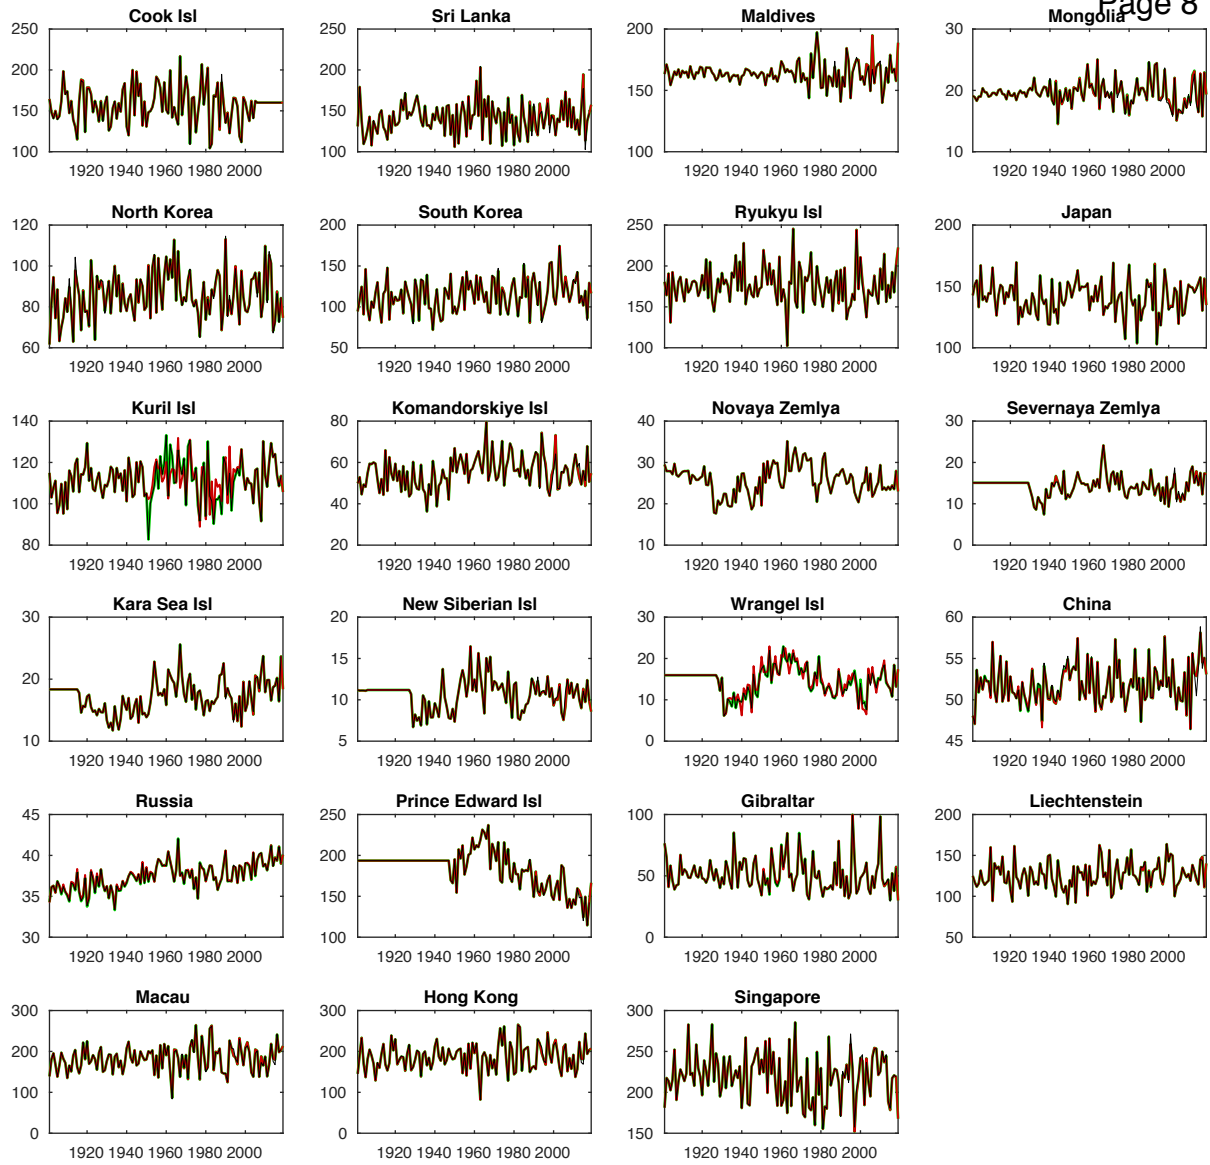

Black: v4.03 as published, id #1905011326

PRE

Red: v4.04 as published, id #2004151855

Green: v4.04.02 VAPSYN priority fix, MCDW lon -9999 fix id #2006042340

Page 8

Produced by crutscountryplot3alist on 06-Jun-2020 at 13:20:9

cruts4.03.vs.cruts4.04.vs.cruts4.04.02: PRE: cru_ts4.03.1901.2018.pre.dat vs cru_ts4.04.1901.2019.pre.dat vs cru_ts4.04.02.1901.2019.pre.dat

Notes: pre not normalised; pre not normalised; pre not normalised; Page 8