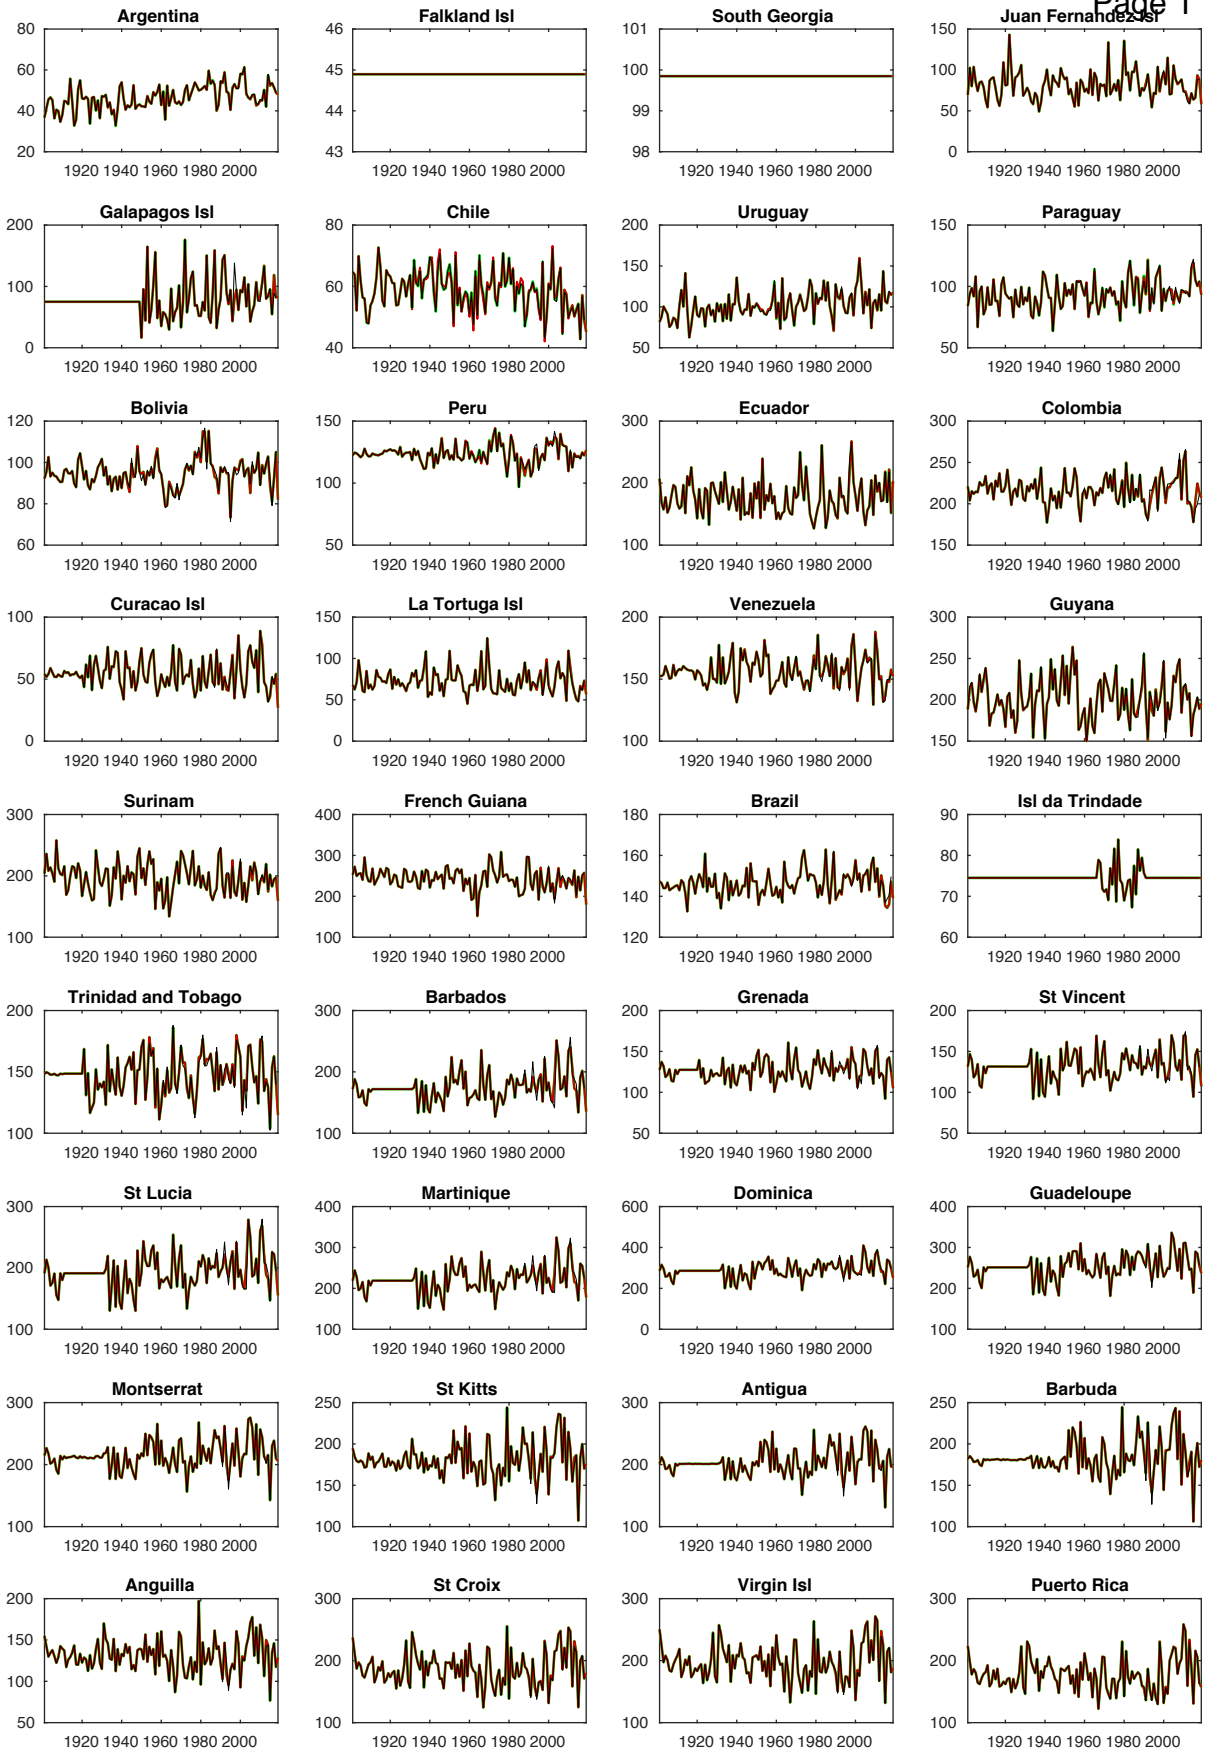

Black: v4.03 as published, id #1905011326

PRE

Red: v4.04 as published, id #2004151855

Green: v4.04.02 VAPSYN priority fix, MCDW lon -9999 fix id #2006042340

Page 1

Produced by crutscountryplot3alist on 06-Jun-2020 at 13:19:56