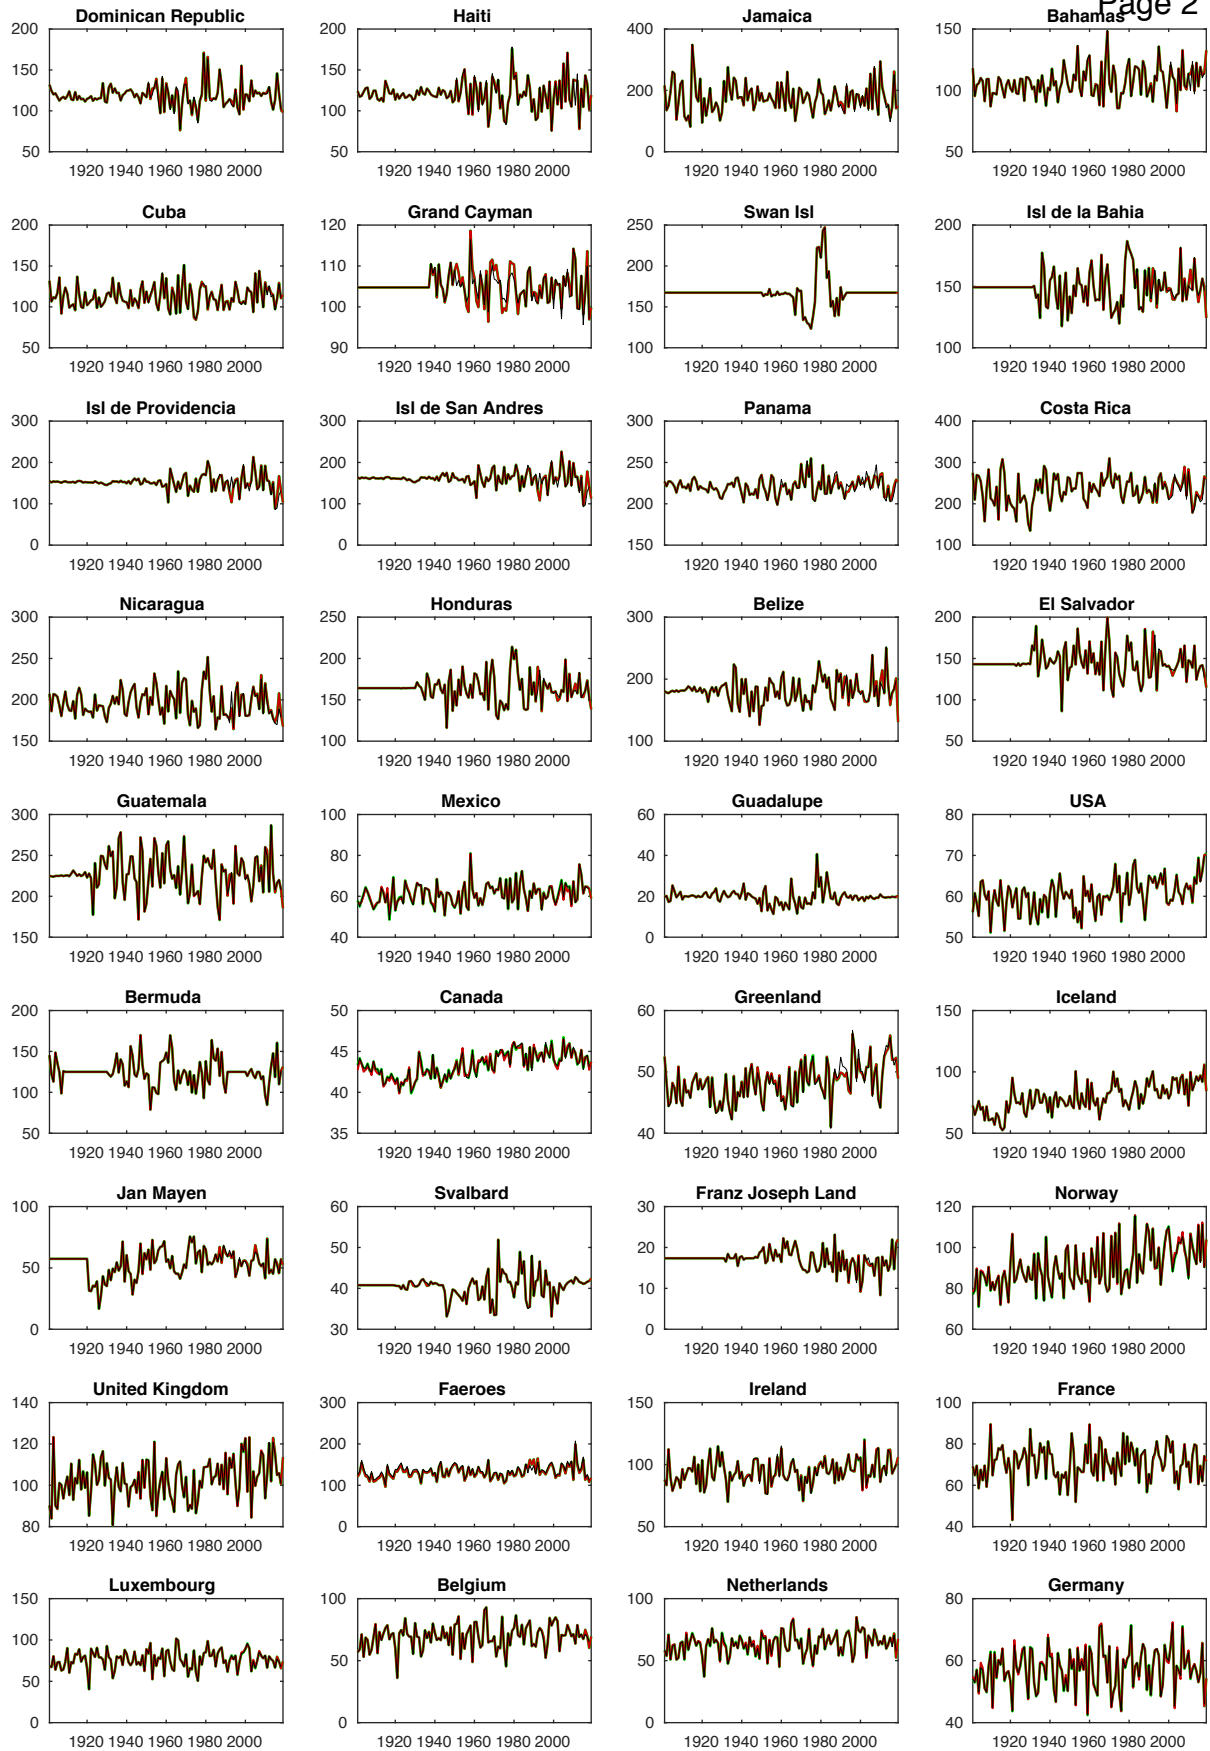

Black: v4.03 as published, id #1905011326

PRE

Red: v4.04 as published, id #2004151855

Green: v4.04.02 VAPSYN priority fix, MCDW lon -9999 fix id #2006042340

Page 1

Produced by crutscountryplot3alist on 06-Jun-2020 at 13:19:56

cruts4.03.vs.cruts4.04.vs.cruts4.04.02: PRE: cru_ts4.03.1901.2018.pre.dat vs cru_ts4.04.1901.2019.pre.dat vs cru_ts4.04.02.1901.2019.pre.dat

Notes: pre not normalised; pre not normalised; pre not normalised; Page 1

Black: v4.03 as published, id #1905011326

PRE

Red: v4.04 as published, id #2004151855

Green: v4.04.02 VAPSYN priority fix, MCDW lon -9999 fix id #2006042340

Page 2

Produced by crutscountryplot3alist on 06-Jun-2020 at 13:19:58