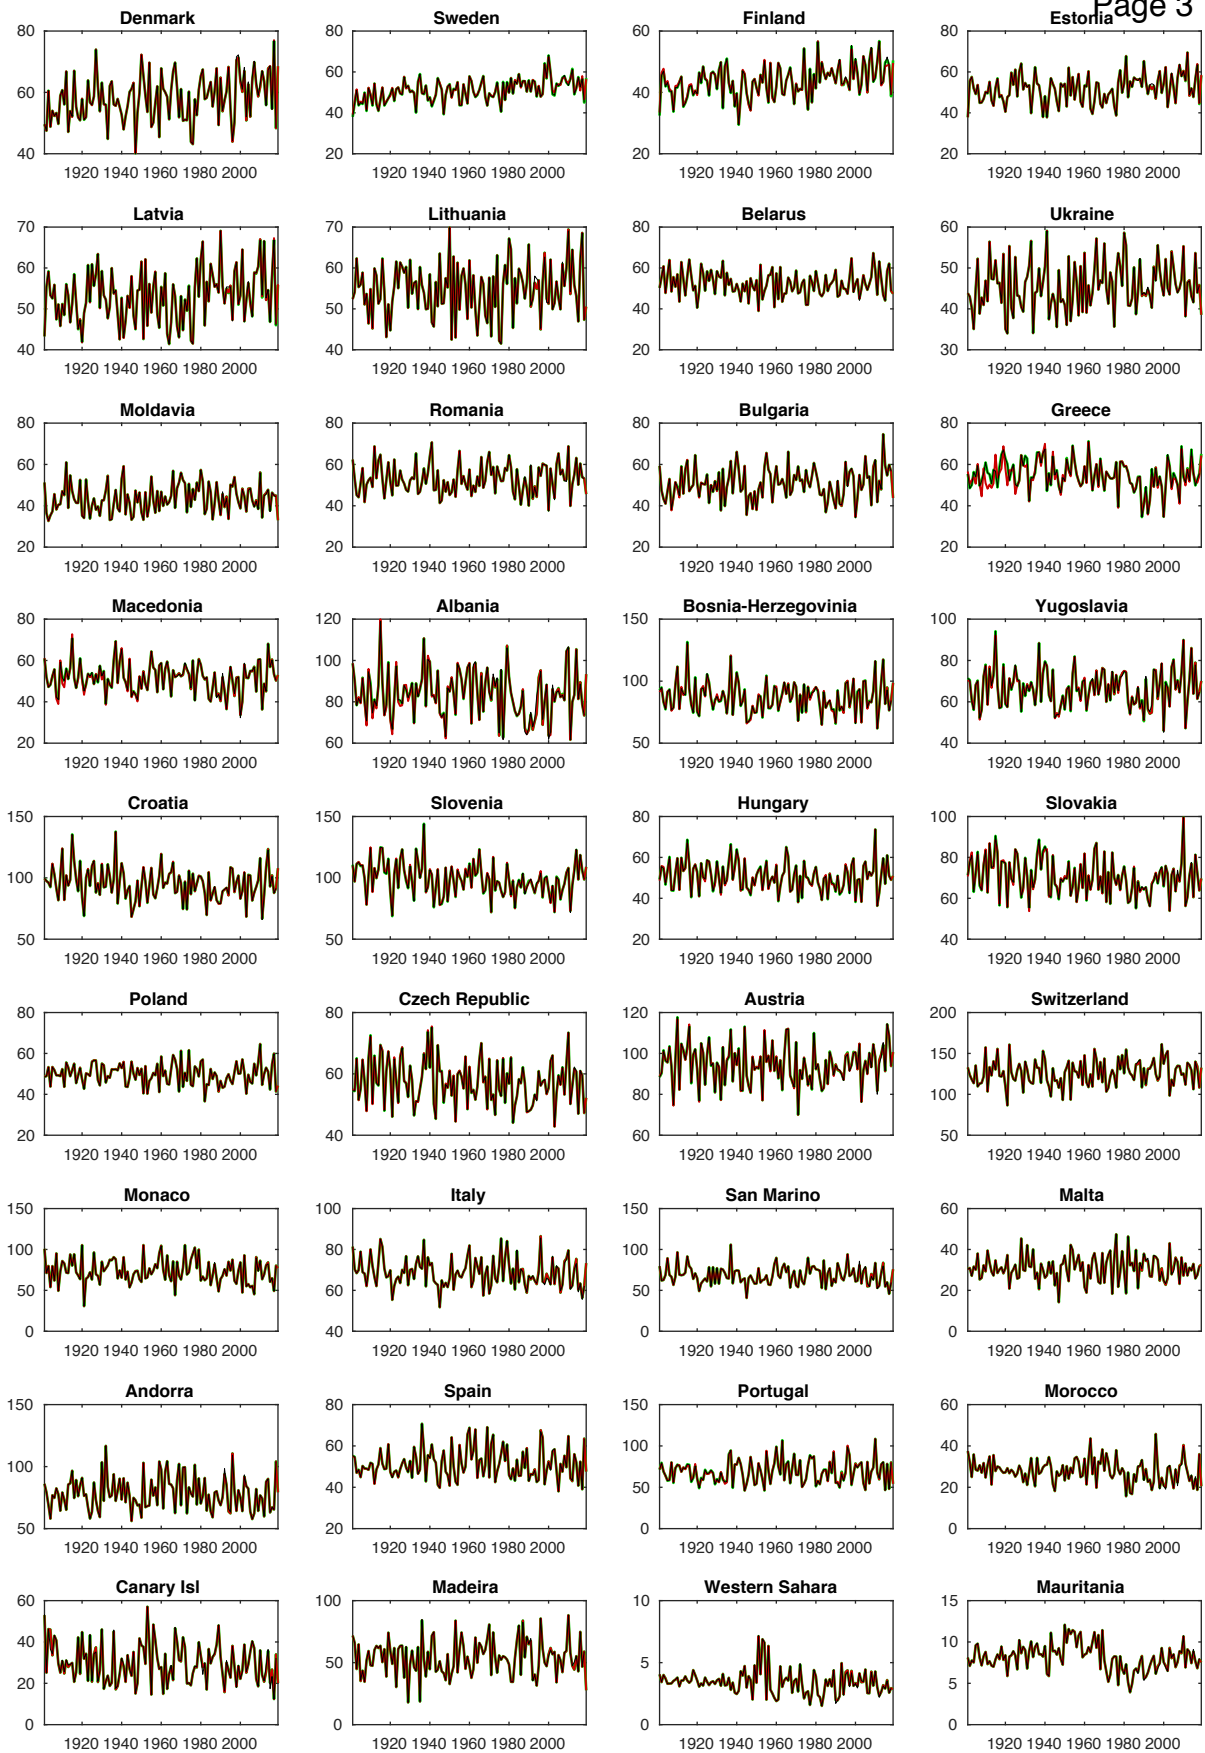

Black: v4.03 as published, id #1905011326

PRE

Red: v4.04 as published, id #2004151855

Green: v4.04.02 VAPSYN priority fix, MCDW lon -9999 fix id #2006042340

Page 2

Produced by crutscountryplot3alist on 06-Jun-2020 at 13:19:58

cruts4.03.vs.cruts4.04.vs.cruts4.04.02: PRE: cru_ts4.03.1901.2018.pre.dat vs cru_ts4.04.1901.2019.pre.dat vs cru_ts4.04.02.1901.2019.pre.dat

Notes: pre not normalised; pre not normalised; pre not normalised; Page 2

Black: v4.03 as published, id #1905011326

PRE

Red: v4.04 as published, id #2004151855

Green: v4.04.02 VAPSYN priority fix, MCDW lon -9999 fix id #2006042340

Produced by crutscountryplot3alist on 06-Jun-2020 at 13:20:0